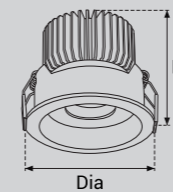

Function

1800K 3000K

Dim-to-warm (Optional)

Tilt 30°