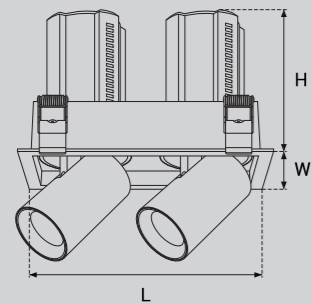

Technical Parameter

Input voltage	AC230V 50HZ
Light source	CREE/CITIZEN/TRIDONIC COB LEDs
LED drivers	PHILIPS/OSRAM/TRIDONIC
Dimming	CASAMBI/ZigBee/Triac/1-10V/DALI
Housing color	White+Black
Function	Retractable & Adjustable & Rotatable
Lumens	110-120LM/W
CCT	2700K/3000K/3500K/4000K/5000K
Beam angle	10°/15°/24°/36°/50°
Color rendering index	CRI≥80/90 (CRI97 is available)
Material	Die-casting Aluminum
Life-span	50 000 hours

Model Selection

Model	Power	Lumens	Dimensions	Hole cutting
UPL-2x6W-ROBO-S2	2x6W	1340lm	L129.5*W68.5*H91mm	L115*W60mm
UPL-2x10W-ROBO-S2	2x10W	2236lm	L180*W90.5*H116mm	L165*W75mm
UPL-2x15W-ROBO-S2	2x15W	3390lm	L223.5*W109.5*H140mm	L205*W95mm

Function