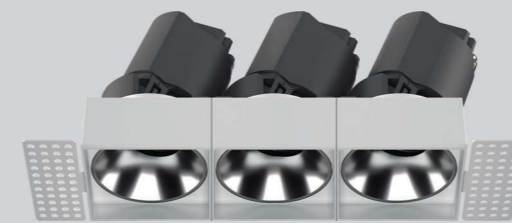

ART LED DOWNLIGHTS