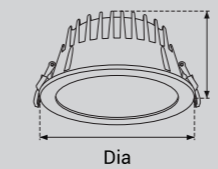

Model Selection

Model	Power	Lumens	Dimensions	Hole cutting
UPL-DL-7W-ARCO	7W	795lm	Dia90*H45mm	Dia70-75mm
UPL-DL-10W-ARCO	10W	1146lm	Dia115*65mm	Dia86-90mm
UPL-DL-15W-ARCO	15W	1699lm	Dia130*68mm	Dia105-110mm
UPL-DL-20W-ARCO	20W	2244lm	Dia165*90mm	Dia140-150mm
UPL-DL-30W-ARCO	30W	3393lm	Dia190*95mm	Dia165-175mm
UPL-DL-40W-ARCO	40W	4438lm	Dia190*95mm	Dia165-175mm