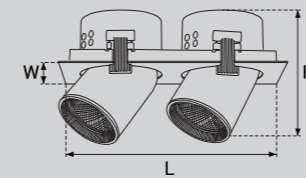

RECESSED LED SPOTLIGHTS

Technical Parameter

Input voltage	AC230V 50HZ
Light source	CREE/CITIZEN/TRIDONIC COB LEDs
LED drivers	PHILIPS/OSRAM/TRIDONIC
Dimming	CASAMBI/ZigBee/Triac/1-10V/DALI
Housing color	White+Black
Function	Adjustable
Lumens	110-120LM/W
CCT	2700K/3000K/3500K/4000K/5000K
Beam angle	15°/30°/45°/60°
Color rendering index	CRI≥80/90 (CRI97 is available)
Material	Die-casting Aluminum
Life-span	50 000 hours

Model Selection

Model	Power	Lumens	Dimensions	Hole cutting
UPL-IORS-2x20W-260	2x20W	4475lm	L275*W145*H123mm	L260*W135mm
UPL-IORS-2x25W-260	2x25W	2612lm	L275*W145*H123mm	L260*W135mm
UPL-IORS-2x30W-280	2x30W	6731lm	L300*W160*H137mm	L280*W145mm
UPL-IORS-2x35W-280	2x35W	7737lm	L300*W160*H137mm	L280*W145mm
UPL-IORS-2x40W-310	2x40W	8920lm	L325*W170*H162mm	L310*W155mm
UPL-IORS-2x45W-310	2x45W	9996lm	L325*W170*H162mm	L310*W155mm