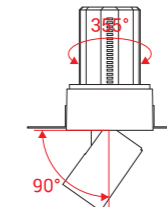

Function

Tilt 90° & Rotatable 355°