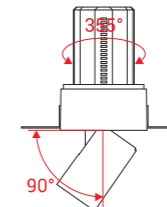

Function

Tilt 90° & Rotatable 355°