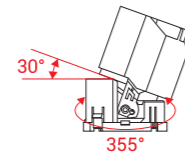

Function

Adjustable & Trim changeable