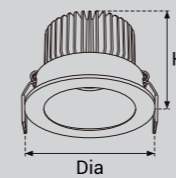

Function

1800K 3000K

Dim-to-warm (Optional)