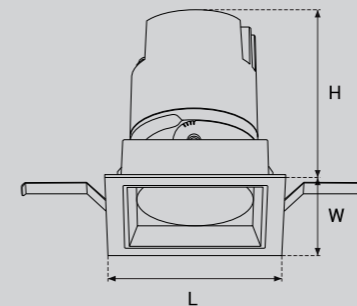

Technical Parameter

Input voltage	AC230V 50HZ
Light source	CREE/CITIZEN/TRIDONIC COB LEDs
LED drivers	PHILIPS/OSRAM/TRIDONIC
Dimming	CASAMBI/ZigBee/Triac/1-10V/DALI
Housing color	White+Black
Lumens	110-120LM/W
CCT	2700K/3000K/3500K/4000K/5000K
Beam angle	15°/24°/40°/Asymmetric
Color rendering index	CRI≥80/90 (CRI97 is available)
Material	Die-casting Aluminum
Life-span	50 000 hours

Model Selection

Model	Power	Lumens	Dimensions	Hole cutting
UPL-ADJ4-7W	7W	785lm	Dia65*H84mm	Dia60mm
UPL-ADJ4-12W	12W	1356lm	Dia88*H108mm	Dia80mm
UPL-ADJ4-20W	20W	2201lm	Dia110*H130mm	Dia100mm

Function

Technical Parameter

Input voltage	AC230V 50HZ
Light source	CREE/CITIZEN/TRIDONIC COB LEDs
LED drivers	PHILIPS/OSRAM/TRIDONIC
Dimming	CASAMBI/ZigBee/Triac/1-10V/DALI
Housing color	White+Black
Lumens	110-120LM/W
CCT	2700K/3000K/3500K/4000K/5000K
Beam angle	15°/24°/40°/Asymmetric
Color rendering index	CRI≥80/90 (CRI97 is available)
Material	Die-casting Aluminum
Life-span	50 000 hours

Model Selection

Model	Power	Lumens	Dimensions	Hole cutting
UPL-ADJ4-7W-S	7W	785lm	L65*W65*H84mm	L60*W60mm
UPL-ADJ4-12W-S	12W	1356lm	L88*W88*H108mm	L80*W80mm
UPL-ADJ4-20W-S	20W	2201lm	L110*W110*H130mm	L100*W100mm

Function