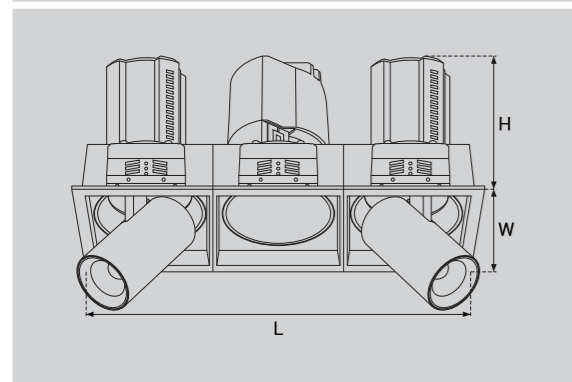

FOSSIL LED DOWNLIGHT