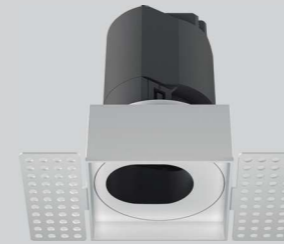

ART LED DOWNLIGHTS

UPL-10W-ART-S1-O