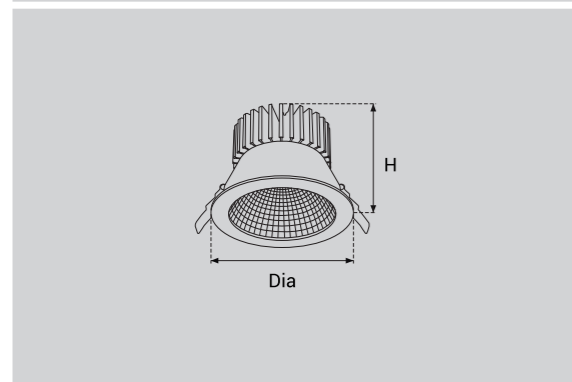

Model Selection

Model	Power	Lumens	Dimensions	Hole cutting
UPL-DL-30W-135mm-LUNA1	30W	3397lm	Dia145*H106mm	Dia135mm
UPL-DL-40W-135mm-LUNA1	40W	4516lm	Dia145*H125mm	Dia135mm

Technical Parameter

Input voltage	AC230V 50HZ
Light source	CREE/CITIZEN/TRIDONIC COB LEDs
LED drivers	PHILIPS/OSRAM/TRIDONIC
Dimming	CASAMBI/ZigBee/Triac/1-10V/DALI
Housing color	White+Black
Lumens	110-120LM/W
CCT	2700K/3000K/3500K/4000K/5000K
Beam angle	20°/30°/45°
Color rendering index	CRI≥80/90 (CRI97 is available)
Material	Die-casting Aluminum
Life-span	50 000 hours