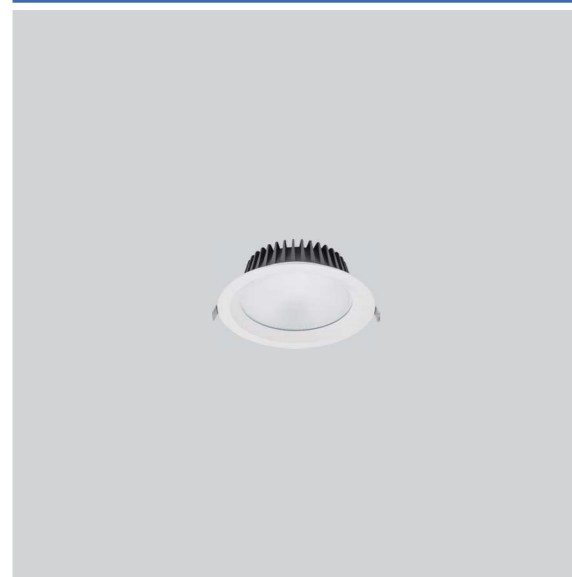

Technical Parameter

Input voltage	AC230V 50HZ
Light source	CREE/CITIZEN/TRIDONIC COB LEDs
LED drivers	PHILIPS/OSRAM/TRIDONIC
Dimming	CASAMBI/ZigBee/Triac/1-10V/DALI
Housing color	White+Black
Lumens	110-120LM/W
CCT	3000K/4200K/5700K
Beam angle	60°
Color rendering index	CRI≥80/90 (CRI97 is available)
Material	Die-casting Aluminum
Life-span	50 000 hours

Model Selection

Model	Power	Lumens	Dimensions	Hole cutting
UPL-TD-COB-3.5"-10W	10W	1149lm	Dia118*H57mm	Dia90mm
UPL-TD-COB-4"-12W	12W	1372lm	Dia138*H60mm	Dia115-120mm
UPL-TD-COB-5"-15W	15W	1705lm	Dia178*H70mm	Dia155-160mm
UPL-TD-COB-6"-20W	20W	2226lm	Dia190*H78mm	Dia160-175mm
UPL-TD-COB-6"-25W	25W	2812lm	Dia190*H78mm	Dia160-175mm
UPL-TD-COB-8"-30W	30W	3360lm	Dia240*H93mm	Dia200-220mm
UPL-TD-COB-8"-35W	35W	3909lm	Dia240*H930mm	Dia200-220mm

TD COB LED DOWNLIGHT