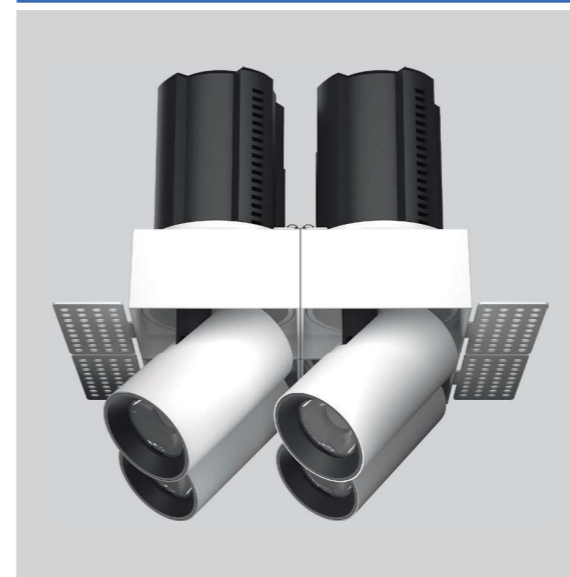

Function

Tilt 90° & Rotatable 355°

Telescoping

ROBO LED SPOTLIGHT

ROBO LED SPOTLIGHT

Technical Parameter

Input voltage	AC230V 50HZ
Light source	CREE/CITIZEN/TRIDONIC COB LEDs
LED drivers	PHILIPS/OSRAM/TRIDONIC
Dimming	CASAMBI/ZigBee/Triac/1-10V/DALI
Housing color	White+Black
Function	Adjustable & Trim changeable
Lumens	110-120LM/W
CCT	2700K/3000K/3500K/4000K/5000K
Beam angle	8°/15°/24°/36°/60°
Color rendering index	CRI≥80/90 (CRI97 is available)
Material	Die-casting Aluminum
Life-span	50 000 hours