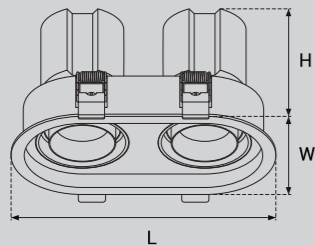

Technical Parameter

Input voltage	AC230V 50HZ
Light source	CREE/CITIZEN/TRIDONIC COB LEDs
LED drivers	PHILIPS/OSRAM/TRIDONIC
Dimming	CASAMBI/ZigBee/Triac/1-10V/DALI
Housing color	White+Black
Function	Adjustable & Trim changeable
Lumens	110-120LM/W
CCT	2700K/3000K/3500K/4000K/5000K
Beam angle	8°/15°/24°/36°/60°
Color rendering index	CRI≥80/90 (CRI97 is available)
Material	Die-casting Aluminum
Life-span	50 000 hours

Model Selection

Model	Power	Lumens	Dimensions	Hole cutting
UPL-2x6W-ROCKET-2	2x6W	1340lm	L139.5*W78*H88mm	L125*W65mm
UPL-2x15W-ROCKET-2	2x15W	3395lm	L193.8*W104*H112mm	L178*W88mm
UPL-2x30W-ROCKET-2	2x30W	6786lm	L238.5*W124.5*H144mm	L225*W110mm

Function

Adjustable