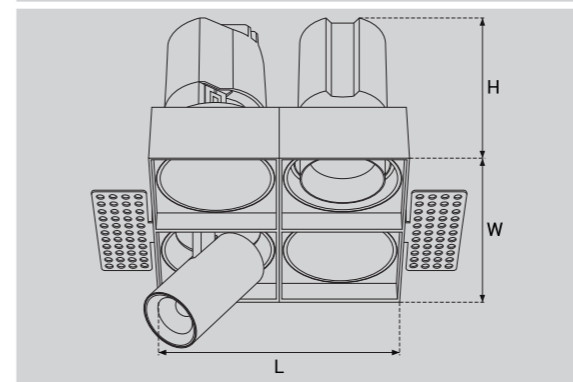

FOSSIL LED DOWNLIGHT