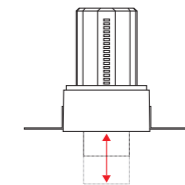

Telescoping