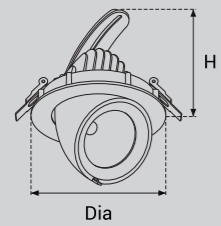

Technical Parameter

Input voltage	AC230V 50HZ
Light source	CREE/CITIZEN/TRIDONIC COB LEDs
LED drivers	PHILIPS/OSRAM/TRIDONIC
Dimming	CASAMBI/ZigBee/Triac/1-10V/DALI
Housing color	White
Function	Retractable & Rotatable
Lumens	110-120LM/W
CCT	2700K/3000K/3500K/4000K/5000K
Beam angle	15°/30°/40°/60°
Color rendering index	CRI≥80/90 (CRI97 is available)
Material	Die-casting Aluminum
Life-span	50 000 hours

Model Selection

Model	Power	Lumens	Dimensions	Hole cutting
UPL-ADJ9-10W	10W	1115lm	Dia95*H70mm	Dia75mm
UPL-ADJ9-15W	15W	1680lm	Dia115*H95mm	Dia100mm
UPL-ADJ9-20W	20W	2252lm	Dia138*H120mm	Dia125mm
UPL-ADJ9-25W	25W	2841lm	Dia138*H120mm	Dia125mm
UPL-ADJ9-30W	30W	3357lm	Dia165*H145mm	Dia150mm
UPL-ADJ9-35W	35W	3890lm	Dia165*H145mm	Dia150mm
UPL-ADJ9-40W	40W	4405lm	Dia190*H165mm	Dia175mm
UPL-ADJ9-50W	50W	5513lm	Dia190*H165mm	Dia175mm

Function

ADJ9 LED DOWNLIGHTS

Technical Parameter

Input voltage	AC230V 50HZ
Light source	CREE/CITIZEN/TRIDONIC COB LEDs
LED drivers	PHILIPS/OSRAM/TRIDONIC
Dimming	CASAMBI/ZigBee/Triac/1-10V/DALI
Housing color	White
Function	Retractable & Rotatable
Lumens	110-120LM/W
CCT	2700K/3000K/3500K/4000K/5000K
Beam angle	15°/30°/40°/60°
Color rendering index	CRI≥80/90 (CRI97 is available)
Material	Die-casting Aluminum
Life-span	50 000 hours

Model Selection

Model	Power	Lumens	Dimensions	Hole cutting
UPL-ADJ9-10W-S	10W	1115lm	L115*W115*H95mm	L100*W100mm
UPL-ADJ9-15W-S	15W	1680lm	L115*W115*H95mm	L100*W100mm
UPL-ADJ9-20W-S	20W	2252lm	L138*W138*H120mm	L125*W125mm
UPL-ADJ9-25W-S	25W	2841lm	L138*W138*H120mm	L125*W125mm
UPL-ADJ9-30W-S	30W	3357lm	L165*W165*H145mm	L150*W150mm
UPL-ADJ9-35W-S	35W	3890lm	L165*W165*H145mm	L150*W150mm

Function