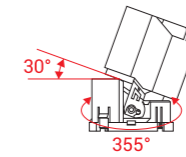

Function

Adjustable & Trim changeable