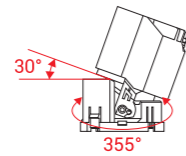

Function

Adjustable & Trim changeable