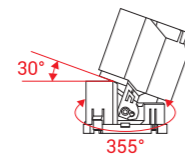

Technical Parameter

Input voltage	AC230V 50HZ
Light source	CREE/CITIZEN/TRIDONIC COB LEDs
LED drivers	PHILIPS/OSRAM/TRIDONIC
Dimming	CASAMBI/ZigBee/Triac/1-10V/DALI
Housing color	White+Black
Reflectors	White/Black/Silver/Chrome/dark Chrome/Golden
Function	Adjustable & Trim changeable
Lumens	110-120LM/W
CCT	2700K/3000K/3500K/4000K/5000K
Beam angle	15°/24°/36°/60°
Color rendering index	CRI≥80/90 (CRI97 is available)
Material	Die-casting Aluminum
Life-span	50 000 hours

Model Selection

Model	Power	Lumens	Dimensions	Hole cutting
UPL-3x6W-ART-S3	3x6W	2019lm	L171*W63.5*H88mm	L160*W55mm
UPL-3x10W-ART-S3	3x10W	3396lm	L231.5*W84.5*H112mm	L220*W75mm
UPL-3x15W-ART-S3	3x15W	5010lm	L293.5*W104.5*H144mm	L285*W95mm

Function

Adjustable & Trim changeable