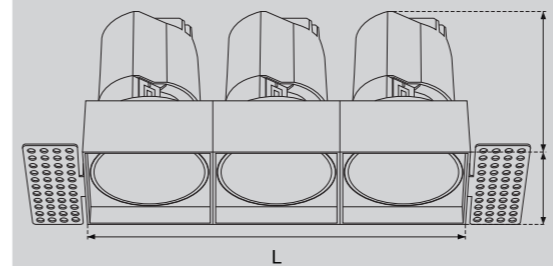

Function

Adjustable & Trim changeable