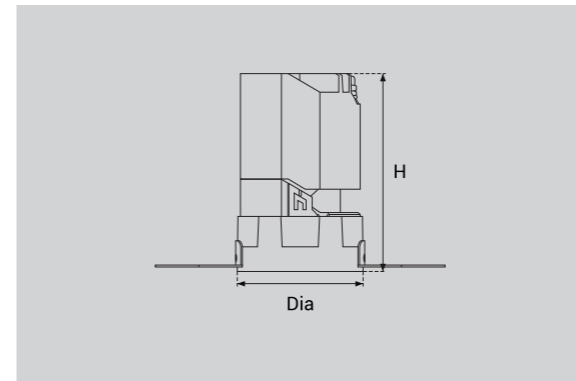

ART

LED DOWNLIGHTS

Technical Parameter

Input voltage	AC230V 50HZ
Light source	CREE/CITIZEN/TRIDONIC COB LEDs
LED drivers	PHILIPS/OSRAM/TRIDONIC
Dimming	CASAMBI/ZigBee/Triac/1-10V/DALI
Housing color	White+Black
Function	Adjustable & Trim changeable
Feature	Trimless & Frameless
Lumens	110-120LM/W
CCT	2700K/3000K/3500K/4000K/5000K
Beam angle	15°/24°/36°/60°
Color rendering index	CRI≥80/90 (CRI97 is available)
Material	Die-casting Aluminum
Life-span	50 000 hours

Model Selection

Model	Power	Lumens	Dimensions	Hole cutting
UPL-10W-ART-TL1-O	10W	1130lm	Dia72.4*H112mm	Dia75mm
UPL-10W-ART-TL1-R	10W	1124lm	Dia72.4*H112mm	Dia75mm

Function

Adjustable & Trim changeable