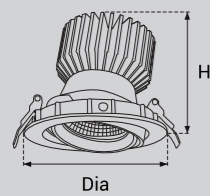

Technical Parameter

Input voltage	AC230V 50HZ
Light source	CREE/CITIZEN/TRIDONIC COB LEDs
LED drivers	PHILIPS/OSRAM/TRIDONIC
Dimming	CASAMBI/ZigBee/Triac/1-10V/DALI
Housing color	White+Black
Lumens	110-120LM/W
CCT	2700K/3000K/3500K/4000K/5000K
Beam angle	15°/30°/40°/60°
Color rendering index	CRI≥80/90 (CRI97 is available)
Material	Die-casting Aluminum
Life-span	50 000 hours

Model Selection

Model	Power	Lumens	Dimensions	Hole cutting
UPL-ADJ5-20W-120mm	20W	2231lm	Dia140*H115mm	Dia120mm
UPL-ADJ5-30W-120mm	30W	3312lm	Dia140*H115mm	Dia120mm
UPL-ADJ5-30W-140mm	30W	3319lm	Dia150*H115mm	Dia140mm
UPL-ADJ5-35W-140mm	35W	3920lm	Dia150*H115mm	Dia140mm
UPL-ADJ5-30W-160mm	30W	3320lm	Dia170*H110mm	Dia160mm
UPL-ADJ5-45W-160mm	45W	5053lm	Dia170*H110mm	Dia160mm
UPL-ADJ5-30W-170mm	30W	3318lm	Dia180*H185mm	Dia170mm
UPL-ADJ5-45W-170mm	45W	5048lm	Dia180*H185mm	Dia170mm

ADJ5 LED DOWNLIGHTS