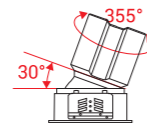

Function

Adjustable