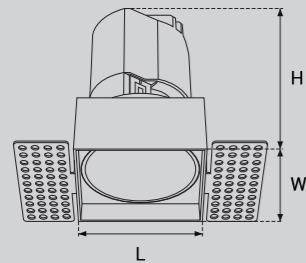

Technical Parameter

Input voltage	AC230V 50HZ
Light source	CREE/CITIZEN/TRIDONIC COB LEDs
LED drivers	PHILIPS/OSRAM/TRIDONIC
Dimming	CASAMBI/ZigBee/Triac/1-10V/DALI
Housing color	White+Black
Reflectors	White/Black/Silver/Chrome/dark Chrome/Golden
Function	Adjustable & Trim changeable
Feature	Trimless & Frameless
Lumens	110-120LM/W
CCT	2700K/3000K/3500K/4000K/5000K
Beam angle	15°/24°/36°/60°
Color rendering index	CRI≥80/90 (CRI97 is available)
Material	Die-casting Aluminum
Life-span	50 000 hours

Model Selection

Model	Power	Lumens	Dimensions	Hole cutting
UPL-6W-ART-TLS1	6W	668lm	L53,8*W53,8*H88mm	L55*W55mm
UPL-10W-ART-TLS1	10W	1124lm	L73.5*W73.5*H112mm	L75*W75mm
UPL-15W-ART-TLS1	15W	1684lm	L93,6*W93,6*H144mm	L95*W95mm

Function

Adjustable & Trim changeable