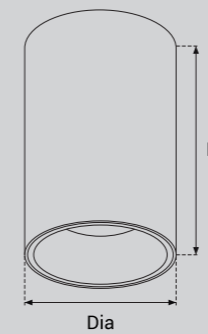

ADJUSTABLE SURFACE LED DOWNLIGHTS