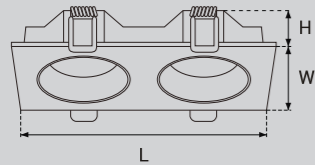

Model Selection

Model	Power	Lumens	Dimensions	Hole cutting
UPL-ADJ-7W-MIRA-R	7W	730lm	Dia85*H35mm	Dia75mm
UPL-ADJ-7W-MIRA	7W	728lm	L85*W85*H35mm	L75*W75mm

MINI
LED CEILING LIGHTS

MINI LED CEILING LIGHTS

UPL-ADJ-2x7W-MIRA