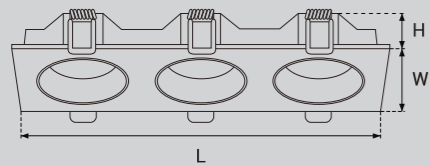

MINI LED CEILING LIGHTS

Technical Parameter

Input voltage	AC230V 50HZ
Light source	CITIZEN COB LEDs
LED drivers	PHILIPS
Dimming	CASAMBI/ZigBee/Triac/1-10V/DALI
Housing color	White/Black
Function	Dim-to-warm (Optional)
Lumens	110-120LM/W
CCT	2700K/3000K/3500K/4000K/5000K
Beam angle	15°/24°/36°/60°
Color rendering index	CRI≥80/90 (CRI97 is available)
Material	Die-casting Aluminum
Life-span	50 000 hours

Model Selection

Model	Power	Lumens	Dimensions	Hole cutting
UPL-ADJ-2x7W-MIRA	2x7W	1448lm	L170*W85*H35mm	L160*W75mm
UPL-ADJ-3x7W-MIRA	3x7W	2162lm	L247*W85*H35mm	L233*W75mm

MINI ANTI-GLARE LED CEILING LIGHTS

Technical Parameter

Input voltage	AC230V 50HZ
Light source	OSRAM/CREE COB LEDs
LED drivers	Lifud
Dimming	CASAMBI/ZigBee/Triac/1-10V/DALI
Housing color	White
Lumens	110-120LM/W
CCT	2700K/3000K/4000K/5000K
Beam angle	15°/25°/45°
Color rendering index	CRI≥80/90 (CRI97 is available)
Material	Die-casting Aluminum
Life-span	50 000 hours

Model Selection

Model	Power	Lumens	Dimensions	Hole cutting
UPL-CL-2W-D25	2W	201lm	Dia30*H24mm	Dia25mm
UPL-CL-3W-D35	3W	305lm	Dia40*H31mm	Dia35mm
UPL-CL-5W-D50	5W	513lm	Dia55*H51.5mm	Dia50mm
UPL-CL-8W-D60	8W	828lm	Dia65*H62mm	Dia60mm
UPL-CL-12W-D70	12W	1255lm	Dia75*H70mm	Dia70mm