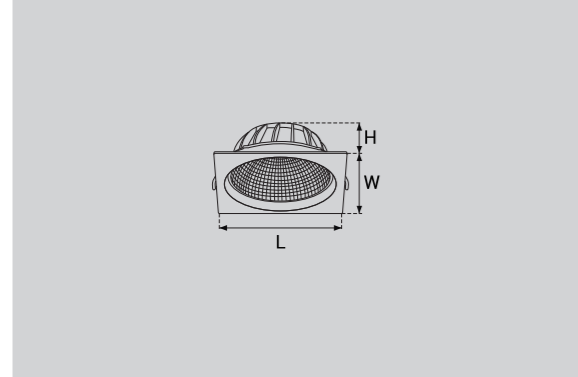

REFLEX LED DOWNLIGHT

Technical Parameter

Input voltage	AC230V 50HZ
Light source	CREE/CITIZEN/TRIDONIC COB LEDs
LED drivers	PHILIPS/OSRAM/TRIDONIC
Dimming	CASAMBI/ZigBee/Triac/1-10V/DALI
Housing color	White+Black
Lumens	110-120LM/W
CCT	2700K/3000K/3500K/4000K/5000K
Beam angle	60°
Color rendering index	CRI≥80/90 (CRI97 is available)
Material	Die-casting Aluminum
Life-span	50 000 hours

Model Selection

Model	Power	Lumens	Dimensions	Hole cutting
UPL-DL-REFLEX-10W	10W	1148lm	Dia110*H40mm	Dia100mm
UPL-DL-REFLEX-15W	15W	1695lm	Dia140*H50mm	Dia130mm
UPL-DL-REFLEX-20W	20W	2210lm	Dia170*H55mm	Dia160mm
UPL-DL-REFLEX-25W	25W	2815lm	Dia195*H60mm	Dia175mm
UPL-DL-REFLEX-30W	30W	3326lm	Dia230*H65mm	Dia210mm
UPL-DL-REFLEX-35W	35W	3927lm	Dia260*H70mm	Dia240-245mm

Model Selection

Model	Power	Lumens	Dimensions	Hole cutting
UPL-DL-REFLEX-10W-S	10W	1148lm	L110*W110*H60mm	L100*W100mm
UPL-DL-REFLEX-15W-S	15W	1695lm	L140*W140*H70mm	L130*W130mm
UPL-DL-REFLEX-20W-S	20W	2210lm	L170*W170*H75mm	L160*W160mm
UPL-DL-REFLEX-25W-S	25W	2815lm	L190*W190*H80mm	L175*W175mm
UPL-DL-REFLEX-30W-S	30W	3326lm	L230*W230*H85mm	L210*W210mm
UPL-DL-REFLEX-35W-S	35W	3927lm	L260*W260*H90mm	L240*W240mm