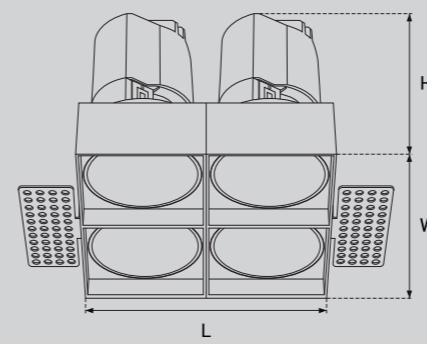

Function

Adjustable & Trim changeable