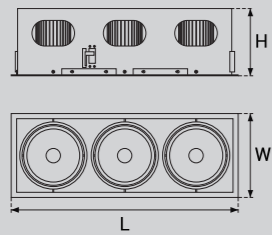

Technical Parameter

Input voltage	AC230V 50HZ
Light source	CREE/CITIZEN/TRIDONIC COB LEDs
LED drivers	PHILIPS/OSRAM/TRIDONIC
Dimming	CASAMBI/ZigBee/Triac/1-10V/DALI
Housing color	White+Black
Function	Adjustable
Lumens	110-120LM/W
CCT	2700K/3000K/3500K/4000K/5000K
Beam angle	15°/30°/40°/60°
Color rendering index	CRI≥80/90 (CRI97 is available)
Material	Die-casting Aluminum
Life-span	50 000 hours

Model Selection

Model	Power	Lumens	Dimensions	Hole cutting
UPL-GDL-3x30W-BH	3x30W	9972lm	L465*W168*H150mm	L457*W157mm
UPL-GDL-3x35W-BH	3x35W	11157lm	L465*W168*H150mm	L457*W157mm
UPL-GDL-3x45W-BH	3x45W	14917lm	L465*W168*H150mm	L457*W157mm

GRILLE LED DOWNLIGHT