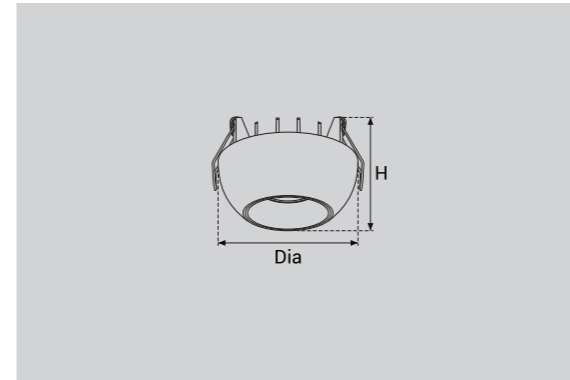

**CAM
LED CEILING LIGHTS**

Model Selection

Model	Power	Lumens	Dimensions	Hole cutting
UPL-CL-7W-CAM-S	7W	805lm	L65*W65*H65mm	L55*W55mm
UPL-CL-12W-CAM-S	12W	1324lm	L85*W85*H65mm	L75*W75mm