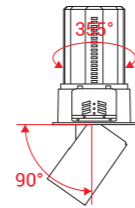

Tilt 90° & Rotatable 355°