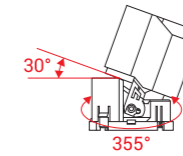

Technical Parameter

Input voltage	AC230V 50HZ
Light source	CREE/CITIZEN/TRIDONIC COB LEDs
LED drivers	PHILIPS/OSRAM/TRIDONIC
Dimming	CASAMBI/ZigBee/Triac/1-10V/DALI
Housing color	White+Black
Reflectors	White/Black/Silver/Chrome/dark Chrome/Golden
Function	Adjustable & Trim changeable
Lumens	110-120LM/W
CCT	2700K/3000K/3500K/4000K/5000K
Beam angle	15°/24°/36°/60°
Color rendering index	CRI≥80/90 (CRI97 is available)
Material	Die-casting Aluminum
Life-span	50 000 hours

Model Selection

Model	Power	Lumens	Dimensions	Hole cutting
UPL-6W-ART-S1	6W	668lm	L63.5*W63.5*H88mm	L55*W55mm
UPL-10W-ART-S1	10W	1124lm	L84*W84*H112mm	L75*W75mm
UPL-15W-ART-S1	15W	1684lm	L104.5*W104.5*H144mm	L95*W95mm

Function

Adjustable & Trim changeable

Technical Parameter

Input voltage	AC230V 50HZ
Light source	CREE/CITIZEN/TRIDONIC COB LEDs
LED drivers	PHILIPS/OSRAM/TRIDONIC
Dimming	CASAMBI/ZigBee/Triac/1-10V/DALI
Housing color	White+Black
Function	Adjustable & Trim changeable
Lumens	110-120LM/W
CCT	2700K/3000K/3500K/4000K/5000K
Beam angle	15°/24°/36°/60°
Color rendering index	CRI≥80/90 (CRI97 is available)
Material	Die-casting Aluminum
Life-span	50 000 hours

Model Selection

Model	Power	Lumens	Dimensions	Hole cutting
UPL-10W-ART-S1-0	10W	1119lm	L84*W84*H112mm	L75*W75mm
UPL-10W-ART-S1-R	10W	1124lm	L84*W84*H112mm	L75*W75mm
UPL-10W-ART-S1-S	10W	1129lm	L84*W84*H112mm	L75*W75mm

Function

Adjustable & Trim changeable

ART LED DOWNLIGHTS