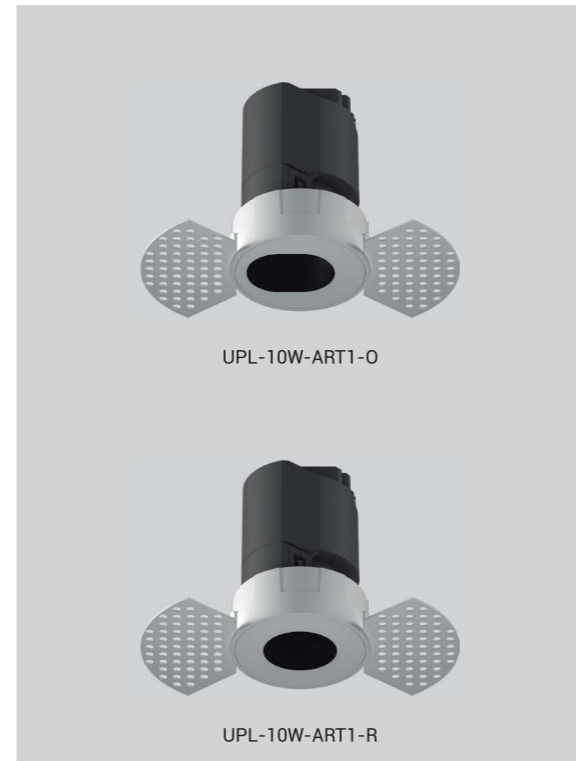

ART

LED DOWNLIGHTS

Technical Parameter

Input voltage	AC230V 50HZ
Light source	CREE/CITIZEN/TRIDONIC COB LEDs
LED drivers	PHILIPS/OSRAM/TRIDONIC
Dimming	CASAMBI/ZigBee/Triac/1-10V/DALI
Housing color	White+Black
Function	Adjustable & Trim changeable
Feature	Trimless & Frameless
Lumens	110-120LM/W
CCT	2700K/3000K/3500K/4000K/5000K
Beam angle	15°/24°/36°/60°
Color rendering index	CRI≥80/90 (CRI97 is available)
Material	Die-casting Aluminum
Life-span	50 000 hours

Model Selection

Model	Power	Lumens	Dimensions	Hole cutting
UPL-10W-ART-TL1-O	10W	1130lm	Dia72.4*H112mm	Dia75mm
UPL-10W-ART-TL1-R	10W	1124lm	Dia72.4*H112mm	Dia75mm

Function

Adjustable & Trim changeable