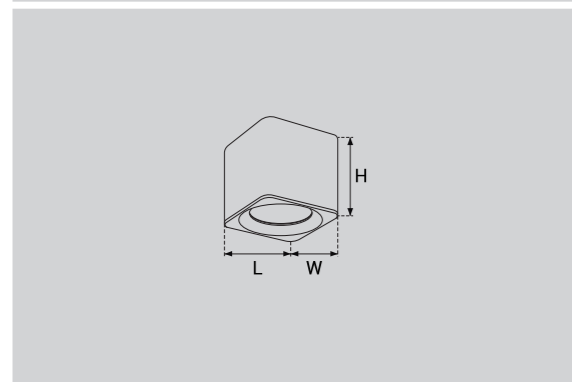

Technical Parameter

Input voltage	AC230V 50HZ
Light source	CREE/CITIZEN/TRIDONIC COB LEDs
LED drivers	PHILIPS/OSRAM/TRIDONIC
Dimming	CASAMBI/ZigBee/Triac/1-10V/DALI
Housing color	White/Black
Function	Dim-to-warm 1800K-3000K (10W)
Lumens	110-120LM/W
CCT	2700K/3000K/3500K/4000K/5000K
Color rendering index	CRI≥80/90 (CRI97 is available)
Beam angle	20°/45°/60°
Material	Die-casting Aluminum
Life-span	50 000 hours

Model Selection

Model	Power	Lumens	Dimensions
UPL-10W-JEWEL	10W	1165lm	L90*W90*H90mm
UPL-20W-JEWEL	20W	2220lm	L110*W110*H120mm
UPL-30W-JEWEL	30W	3316lm	L130*W130*H135mm

Function

JEWEL LED DOWNLIGHT

Technical Parameter

Input voltage	AC230V 50HZ
Light source	CREE/CITIZEN/TRIDONIC COB LEDs
LED drivers	PHILIPS/OSRAM/TRIDONIC
Dimming	CASAMBI/ZigBee/Triac/1-10V/DALI
Housing color	White/Grey/Black
Lumens	110-120LM/W
CCT	2700K/3000K/3500K/4000K/5000K
Beam angle	15°/24°/36°/45°/60°
Color rendering index	CRI≥80/90 (CRI97 is available)
Material	Die-casting Aluminum
Life-span	50 000 hours

Model Selection

Model	Power	Lumens	Dimensions
UPL-DL-1x10W-SM	10W	1137lm	L97*W97*H120mm