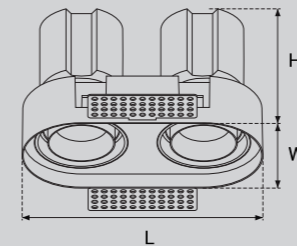

Function

Adjustable