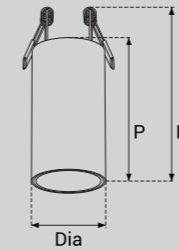

TUBE LED SPOTLIGHTS