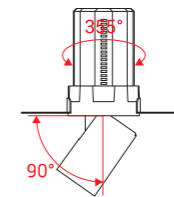

Function

Tilt 90° & Rotatable 355°