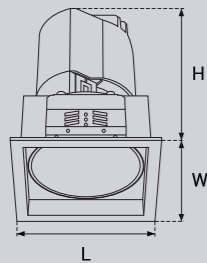

Technical Parameter

Input voltage	AC230V 50HZ
Light source	CREE/CITIZEN/TRIDONIC COB LEDs
LED drivers	PHILIPS/OSRAM/TRIDONIC
Dimming	CASAMBI/ZigBee/Triac/1-10V/DALI
Housing color	White+Black
Reflectors	White/Black/Silver/Chrome/dark Chrome/Golden
Function	Adjustable & Trim changeable
Lumens	110-120LM/W
CCT	2700K/3000K/3500K/4000K/5000K
Beam angle	15°/24°/36°/60°
Color rendering index	CRI≥80/90 (CRI97 is available)
Material	Die-casting Aluminum
Life-span	50 000 hours

Model Selection

Model	Power	Lumens	Dimensions	Hole cutting
UPL-6W-ART-S1	6W	668lm	L63.5*W63.5*H88mm	L55*W55mm
UPL-10W-ART-S1	10W	1124lm	L84*W84*H112mm	L75*W75mm
UPL-15W-ART-S1	15W	1684lm	L104.5*W104.5*H144mm	L95*W95mm

Function

Adjustable & Trim changeable

Technical Parameter

Input voltage	AC230V 50HZ
Light source	CREE/CITIZEN/TRIDONIC COB LEDs
LED drivers	PHILIPS/OSRAM/TRIDONIC
Dimming	CASAMBI/ZigBee/Triac/1-10V/DALI
Housing color	White+Black
Function	Adjustable & Trim changeable
Lumens	110-120LM/W
CCT	2700K/3000K/3500K/4000K/5000K
Beam angle	15°/24°/36°/60°
Color rendering index	CRI≥80/90 (CRI97 is available)
Material	Die-casting Aluminum
Life-span	50 000 hours

Model Selection

Model	Power	Lumens	Dimensions	Hole cutting
UPL-10W-ART-S1-0	10W	1119lm	L84*W84*H112mm	L75*W75mm
UPL-10W-ART-S1-R	10W	1124lm	L84*W84*H112mm	L75*W75mm
UPL-10W-ART-S1-S	10W	1129lm	L84*W84*H112mm	L75*W75mm

Function

Adjustable & Trim changeable

ART LED DOWNLIGHTS