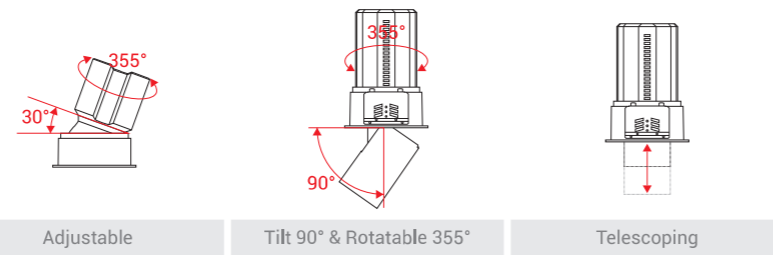

Technical Parameter

Input voltage	AC230V 50HZ
Light source	CREE/CITIZEN/TRIDONIC COB LEDs
LED drivers	PHILIPS/OSRAM/TRIDONIC
Dimming	CASAMBI/ZigBee/Triac/1-10V/DALI
Housing color	White+Black
Function	Adjustable & Rotatable
Lumens	110-120LM/W
CCT	2700K/3000K/3500K/4000K/5000K
Beam angle	15°/24°/36°/60°
Color rendering index	CRI≥80/90 (CRI97 is available)
Material	Die-casting Aluminum
Life-span	50 000 hours

Model Selection

Model	Power	Lumens	Dimensions	Hole cutting
UPL-4x6W-FOSSIL-S4	4x6W	2682lm	L117.5*W117.5*H88mm	L108*W108mm
UPL-4x10W-FOSSIL-S4	4x10W	4493lm	L158*W158*H112mm	L150*W150mm
UPL-4x15W-FOSSIL-S4	4x15W	6671lm	L198*W198*H144mm	L190*W190mm

Function