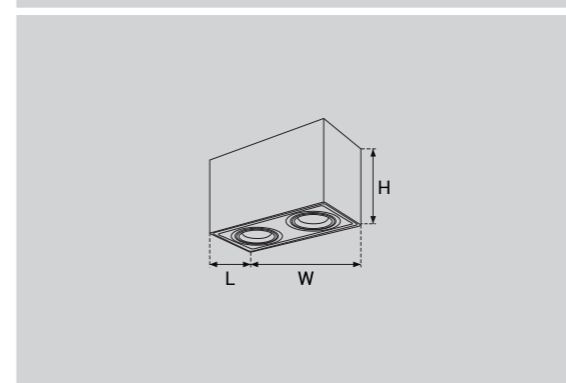

SURFACE LED DOWNLIGHT

Model Selection

Model	Power	Lumens	Dimensions
UPL-DL-2x10W-SM	20W	2319lm	L127*W97*H120mm