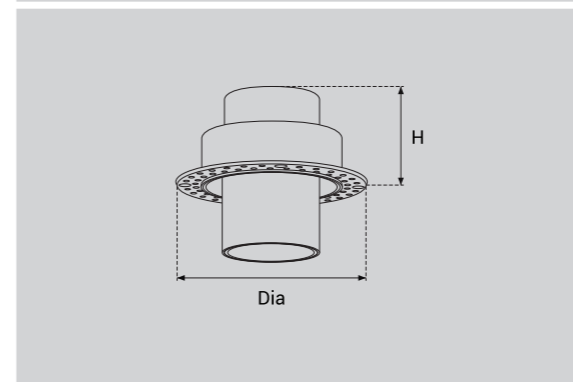

ADJ2
LED DOWNLIGHTS