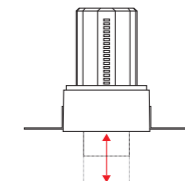

Telescoping