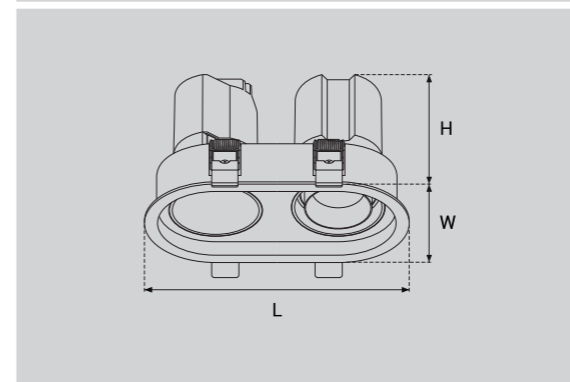

FOSSIL LED DOWNLIGHT