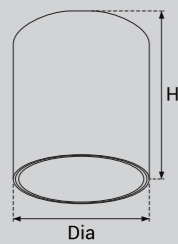

V2 SURFACE LED DOWNLIGHT