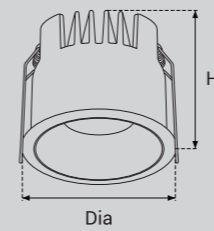

MINI ANTI-GLARE LED CEILING LIGHTS