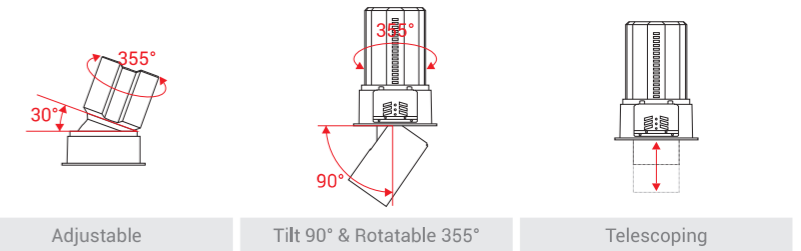

Technical Parameter

Input voltage	AC230V 50HZ
Light source	CREE/CITIZEN/TRIDONIC COB LEDs
LED drivers	PHILIPS/OSRAM/TRIDONIC
Dimming	CASAMBI/ZigBee/Triac/1-10V/DALI
Housing color	White+Black
Function	Adjustable & Rotatable
Lumens	110-120LM/W
CCT	2700K/3000K/3500K/4000K/5000K
Beam angle	15°/24°/36°/60°
Color rendering index	CRI≥80/90 (CRI97 is available)
Material	Die-casting Aluminum
Life-span	50 000 hours

Model Selection

Model	Power	Lumens	Dimensions	Hole cutting
UPL-3x6W-FOSSIL-S3-A	3x6W	2023lm	L171*W63.5*H88mm	L160*W55mm
UPL-3x10W-FOSSIL-S3-A	3x10W	3352lm	L231.5*W84.5*H112mm	L220*W75mm
UPL-3x15W-FOSSIL-S3-A	3x15W	5012lm	L293.5*W104.5*H144mm	L285*W95mm

Function

FOSSIL LED DOWNLIGHT

Technical Parameter

Input voltage	AC230V 50HZ
Light source	CREE/CITIZEN/TRIDONIC COB LEDs
LED drivers	PHILIPS/OSRAM/TRIDONIC
Dimming	CASAMBI/ZigBee/Triac/1-10V/DALI
Housing color	White+Black
Function	Adjustable & Rotatable
Lumens	110-120LM/W
CCT	2700K/3000K/3500K/4000K/5000K
Beam angle	15°/24°/36°/60°
Color rendering index	CRI≥80/90 (CRI97 is available)
Material	Die-casting Aluminum
Life-span	50 000 hours

Model Selection

Model	Power	Lumens	Dimensions	Hole cutting
UPL-3x6W-FOSSIL-S3-B	3x6W	2023lm	L171*W63.5*H88mm	L160*W55mm
UPL-3x10W-FOSSIL-S3-B	3x10W	3352lm	L231.5*W84.5*H112mm	L220*W75mm
UPL-3x15W-FOSSIL-S3-B	3x15W	5012lm	L293.5*W104.5*H144mm	L285*W95mm

Function

FOSSIL LED DOWNLIGHT