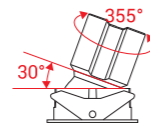

Function

Adjustable