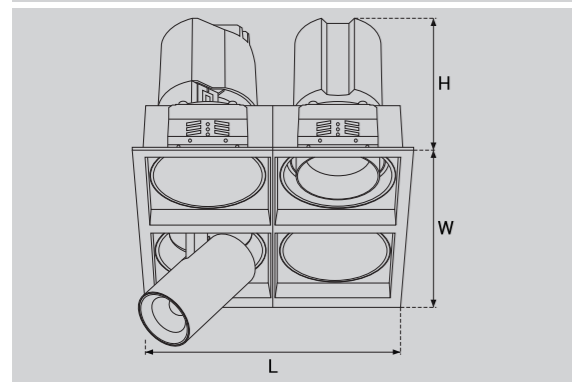

FOSSIL LED DOWNLIGHT