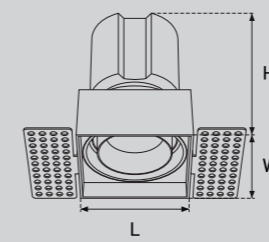

Function

Adjustable