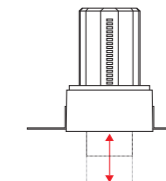

Telescoping