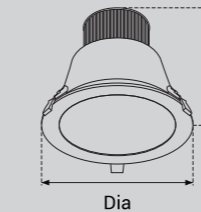

Model Selection

Model	Power	Lumens	Dimensions	Hole cutting
UPL-DL-45W-AP-200	45W	4959lm	Dia230*H190mm	Dia200mm
UPL-DL-55W-AP-200	55W	6096lm	Dia230*H210mm	Dia200mm
UPL-DL-60W-AP-230	60W	6660lm	Dia260*H210mm	Dia230-240mm
UPL-DL-70W-AP-230	70W	7861lm	Dia260*H225mm	Dia230-240mm