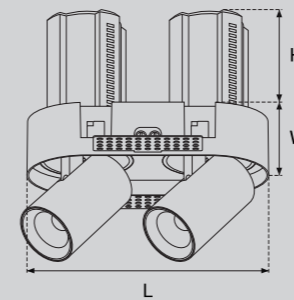

Technical Parameter

Input voltage	AC230V 50HZ
Light source	CREE/CITIZEN/TRIDONIC COB LEDs
LED drivers	PHILIPS/OSRAM/TRIDONIC
Dimming	CASAMBI/ZigBee/Triac/1-10V/DALI
Housing color	White+Black
Function	Retractable & Adjustable & Rotatable
Lumens	110-120LM/W
CCT	2700K/3000K/3500K/4000K/5000K
Beam angle	10°/15°/24°/36°/50°
Color rendering index	CRI≥80/90 (CRI97 is available)
Material	Die-casting Aluminum
Life-span	50 000 hours

Model Selection

Model	Power	Lumens	Dimensions	Hole cutting
UPL-2x6W-ROBO2	2x6W	1340lm	L139.5*W78.5*H91mm	L125*W65mm
UPL-2x10W-ROBO2	2x10W	2236lm	L193.8*W104.3*H116mm	L175*W90mm
UPL-2x15W-ROBO2	2x15W	3390lm	L238.5*W124.5*H140mm	L225*W110mm

Function

ROBO LED SPOTLIGHT

Technical Parameter

Input voltage	AC230V 50HZ
Light source	CREE/CITIZEN/TRIDONIC COB LEDs
LED drivers	PHILIPS/OSRAM/TRIDONIC
Dimming	CASAMBI/ZigBee/Triac/1-10V/DALI
Housing color	White+Black
Function	Retractable & Adjustable & Rotatable
Feature	Trimless & Frameless
Lumens	110-120LM/W
CCT	2700K/3000K/3500K/4000K/5000K
Beam angle	10°/15°/24°/36°/50°
Color rendering index	CRI≥80/90 (CRI97 is available)
Material	Die-casting Aluminum
Life-span	50 000 hours

Model Selection

Model	Power	Lumens	Dimensions	Hole cutting
UPL-2x6W-ROBO-TL2	2x6W	1340lm	L125.5*W64.5*H91mm	L128*W68mm
UPL-2x10W-ROBO-TL2	2x10W	2236lm	L176.9*W87.4*H116mm	L180*W90mm
UPL-2x15W-ROBO-TL2	2x15W	3390lm	L238.5*W124.5*H133.5mm	L225*W110mm

Function

ROBO LED SPOTLIGHT