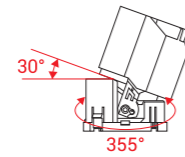

Function

Adjustable & Trim changeable