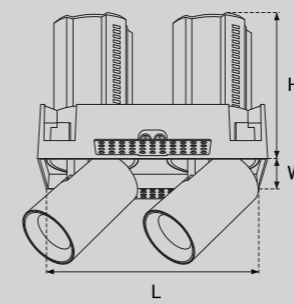

Technical Parameter

Input voltage	AC230V 50HZ
Light source	CREE/CITIZEN/TRIDONIC COB LEDs
LED drivers	PHILIPS/OSRAM/TRIDONIC
Dimming	CASAMBI/ZigBee/Triac/1-10V/DALI
Housing color	White+Black
Function	Retractable & Adjustable & Rotatable
Lumens	110-120LM/W
CCT	2700K/3000K/3500K/4000K/5000K
Beam angle	10°/15°/24°/36°/50°
Color rendering index	CRI≥80/90 (CRI97 is available)
Material	Die-casting Aluminum
Life-span	50 000 hours

Model Selection

Model	Power	Lumens	Dimensions	Hole cutting
UPL-2x6W-ROBO-S2	2x6W	1340lm	L129.5*W68.5*H91mm	L115*W60mm
UPL-2x10W-ROBO-S2	2x10W	2236lm	L180*W90.5*H116mm	L165*W75mm
UPL-2x15W-ROBO-S2	2x15W	3390lm	L223.5*W109.5*H140mm	L205*W95mm

Function

Technical Parameter

Input voltage	AC230V 50HZ
Light source	CREE/CITIZEN/TRIDONIC COB LEDs
LED drivers	PHILIPS/OSRAM/TRIDONIC
Dimming	CASAMBI/ZigBee/Triac/1-10V/DALI
Housing color	White+Black
Function	Retractable & Adjustable & Rotatable
Feature	Trimless & Frameless
Lumens	110-120LM/W
CCT	2700K/3000K/3500K/4000K/5000K
Beam angle	10°/15°/24°/36°/50°
Color rendering index	CRI≥80/90 (CRI97 is available)
Material	Die-casting Aluminum
Life-span	50 000 hours

Model Selection

Model	Power	Lumens	Dimensions	Hole cutting
UPL-2x6W-ROBO-TLS2	2x6W	1340lm	L115.5*W54.5*H91mm	L120*W60mm
UPL-2x10W-ROBO-TLS2	2x10W	2236lm	L163*W73.5*H116mm	L165*W75mm
UPL-2x15W-ROBO-TLS2	2x15W	3390lm	L207.4*W93.4*H140mm	L210*W95mm

Function

ROBO LED SPOTLIGHT

ROBO LED SPOTLIGHT