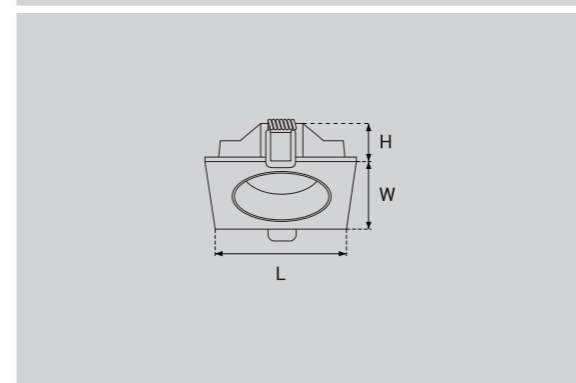

MINI
LED CEILING LIGHTS