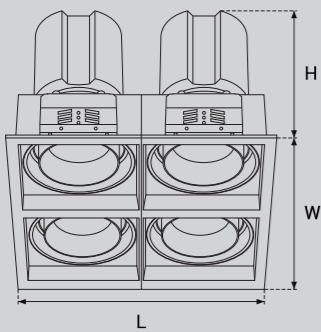

ROCKET LED SPOTLIGHT

Technical Parameter

Input voltage	AC230V 50HZ
Light source	CREE/CITIZEN/TRIDONIC COB LEDs
LED drivers	PHILIPS/OSRAM/TRIDONIC
Dimming	CASAMBI/ZigBee/Triac/1-10V/DALI
Housing color	White+Black
Function	Adjustable & Trim changeable
Lumens	110-120LM/W
CCT	2700K/3000K/3500K/4000K/5000K
Beam angle	8°/15°/24°/36°/60°
Color rendering index	CRI≥80/90 (CRI97 is available)
Material	Die-casting Aluminum
Life-span	50 000 hours

Model Selection

Model	Power	Lumens	Dimensions	Hole cutting
UPL-4x6W-ROCKET-S4	4x6W	2674lm	L117.5*W117.5*H88mm	L108*W108mm
UPL-4x15W-ROCKET-S4	4x15W	6658lm	L158*W158*H112mm	L150*W150mm
UPL-4x30W-ROCKET-S4	4x30W	13316lm	L198*W198*H144mm	L190*W190mm

Function

Adjustable