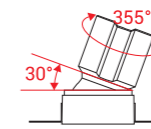

Function

Adjustable