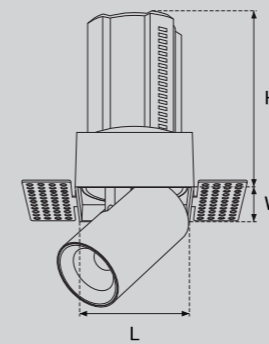

Technical Parameter

Input voltage	AC230V 50HZ
Light source	CREE/CITIZEN/TRIDONIC COB LEDs
LED drivers	PHILIPS/OSRAM/TRIDONIC
Dimming	CASAMBI/ZigBee/Triac/1-10V/DALI
Housing color	White+Black
Function	Retractable & Adjustable & Rotatable
Lumens	110-120LM/W
CCT	2700K/3000K/3500K/4000K/5000K
Beam angle	10°/15°/24°/36°/50°
Color rendering index	CRI≥80/90 (CRI97 is available)
Material	Die-casting Aluminum
Life-span	50 000 hours

Model Selection

Model	Power	Lumens	Dimensions	Hole cutting
UPL-6W-ROBO-S1	6W	668lm	L63.5*W63.5*H94mm	L55*W55mm
UPL-10W-ROBO-S1	10W	1124lm	L84.5*W84.5*H116mm	L75*W75mm
UPL-15W-ROBO-S1	15W	1684lm	L104.5*W104.5*H144mm	L95*W95mm

Function

ROBO
LED SPOTLIGHT

Technical Parameter

Input voltage	AC230V 50HZ
Light source	CREE/CITIZEN/TRIDONIC COB LEDs
LED drivers	PHILIPS/OSRAM/TRIDONIC
Dimming	CASAMBI/ZigBee/Triac/1-10V/DALI
Housing color	White+Black
Function	Retractable & Adjustable & Rotatable
Feature	Trimless & Frameless
Lumens	110-120LM/W
CCT	2700K/3000K/3500K/4000K/5000K
Beam angle	10°/15°/24°/36°/50°
Color rendering index	CRI≥80/90 (CRI97 is available)
Material	Die-casting Aluminum
Life-span	50 000 hours

Model Selection

Model	Power	Lumens	Dimensions	Hole cutting
UPL-6W-ROBO-TLS1	6W	668lm	L53.8*W53.8*H94mm	L55*W55mm
UPL-10W-ROBO-TLS1	10W	1124lm	L73.5*W73.5*H116mm	L75*W75mm
UPL-15W-ROBO-TLS1	15W	1684lm	L93.6*W93.6*H144mm	L95*W95mm

Function

ROBO
LED SPOTLIGHT