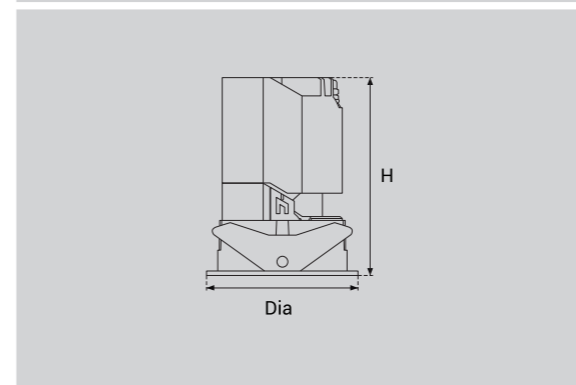

ART LED DOWNLIGHTS

Technical Parameter

Input voltage	AC230V 50HZ
Light source	CREE/CITIZEN/TRIDONIC COB LEDs
LED drivers	PHILIPS/OSRAM/TRIDONIC
Dimming	CASAMBI/ZigBee/Triac/1-10V/DALI
Housing color	White+Black
Function	Adjustable & Trim changeable
Lumens	110-120LM/W
CCT	2700K/3000K/3500K/4000K/5000K
Beam angle	15°/24°/36°/60°
Color rendering index	CRI≥80/90 (CRI97 is available)
Material	Die-casting Aluminum
Life-span	50 000 hours

Model Selection

Model	Power	Lumens	Dimensions	Hole cutting
UPL-10W-ART1-O	10W	1130lm	Dia84*H112mm	Dia75mm
UPL-10W-ART1-R	10W	1124lm	Dia84*H112mm	Dia75mm

Function

Adjustable & Trim changeable