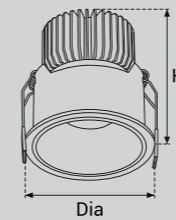

Function

1800K 3000K

Dim-to-warm (Optional)