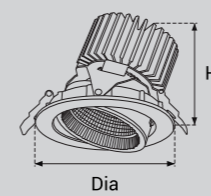

ADJ6 LED DOWNLIGHTS