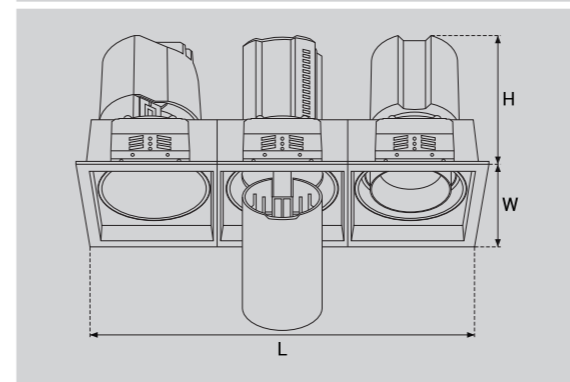

FOSSIL LED DOWNLIGHT