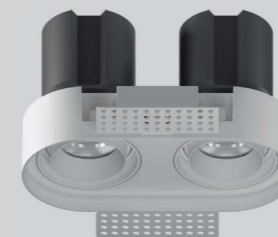

ROCKET LED SPOTLIGHT