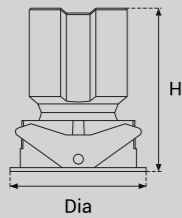

Technical Parameter

Input voltage	AC230V 50HZ
Light source	CREE/CITIZEN/TRIDONIC COB LEDs
LED drivers	PHILIPS/OSRAM/TRIDONIC
Dimming	CASAMBI/ZigBee/Triac/1-10V/DALI
Housing color	White+Black
Function	Adjustable & Trim changeable
Lumens	110-120LM/W
CCT	2700K/3000K/3500K/4000K/5000K
Beam angle	8°/15°/24°/36°/60°
Color rendering index	CRI≥80/90 (CRI97 is available)
Material	Die-casting Aluminum
Life-span	50 000 hours

Model Selection

Model	Power	Lumens	Dimensions	Hole cutting
UPL-6W-ROCKET1	6W	673lm	Dia61.6*H88mm	Dia55mm
UPL-15W-ROCKET1	15W	1679lm	Dia84*H112mm	Dia75mm
UPL-30W-ROCKET1	30W	3369lm	Dia110*H144mm	Dia95mm

Function

Adjustable

Dia

H

Technical Parameter

Input voltage	AC230V 50HZ
Light source	CREE/CITIZEN/TRIDONIC COB LEDs
LED drivers	PHILIPS/OSRAM/TRIDONIC
Dimming	CASAMBI/ZigBee/Triac/1-10V/DALI
Housing color	White+Black
Function	Adjustable & Trim changeable
Feature	Trimless & Frameless
Lumens	110-120LM/W
CCT	2700K/3000K/3500K/4000K/5000K
Beam angle	8°/15°/24°/36°/60°
Color rendering index	CRI≥80/90 (CRI97 is available)
Material	Die-casting Aluminum
Life-span	50 000 hours

Model Selection

Model	Power	Lumens	Dimensions	Hole cutting
UPL-6W-ROCKET-TL1	6W	673lm	Dia52.9*H88mm	Dia55mm
UPL-15W-ROCKET-TL1	15W	1679lm	Dia72.4*H112mm	Dia75mm
UPL-30W-ROCKET-TL1	30W	3369lm	Dia91.5*H144mm	Dia95mm

Function

Adjustable

Dia

H

ROCKET LED SPOTLIGHT

ROCKET LED SPOTLIGHT