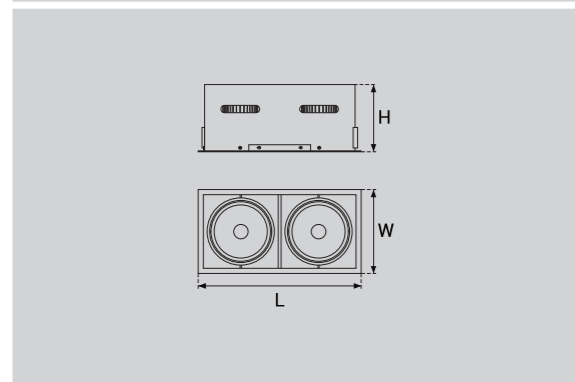

Technical Parameter

Input voltage	AC230V 50HZ
Light source	CREE/CITIZEN/TRIDONIC COB LEDs
LED drivers	PHILIPS/OSRAM/TRIDONIC
Dimming	CASAMBI/ZigBee/Triac/1-10V/DALI
Housing color	White+Black
Function	Adjustable
Lumens	110-120LM/W
CCT	2700K/3000K/3500K/4000K/5000K
Beam angle	15°/30°/40°/60°
Color rendering index	CRI≥80/90 (CRI97 is available)
Material	Die-casting Aluminum
Life-span	50 000 hours

Model Selection

Model	Power	Lumens	Dimensions	Hole cutting
UPL-GDL-2x30W-360	2x30W	6678lm	L380*W205*H157mm	L360*W190mm
UPL-GDL-2x35W-360	2x35W	7762lm	L380*W205*H157mm	L360*W190mm
UPL-GDL-2x45W-360	2x45W	9981lm	L380*W205*H157mm	L360*W190mm

GRILLE
LED DOWNLIGHT