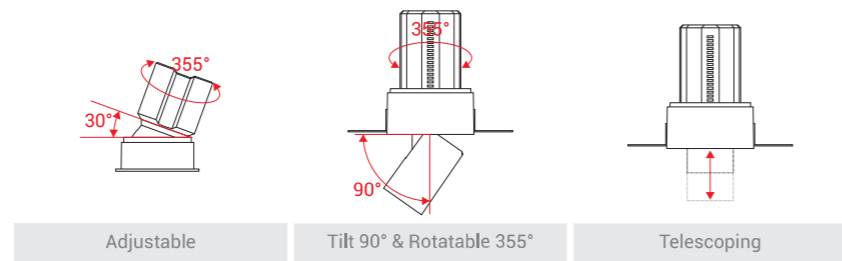

FOSSIL

LED DOWNLIGHT

Technical Parameter

Input voltage	AC230V 50HZ
Light source	CREE/CITIZEN/TRIDONIC COB LEDs
LED drivers	PHILIPS/OSRAM/TRIDONIC
Dimming	CASAMBI/ZigBee/Triac/1-10V/DALI
Housing color	White+Black
Function	Adjustable & Rotatable
Feature	Trimless & Frameless
Lumens	110-120LM/W
CCT	2700K/3000K/3500K/4000K/5000K
Beam angle	15°/24°/36°/60°
Color rendering index	CRI≥80/90 (CRI97 is available)
Material	Die-casting Aluminum
Life-span	50 000 hours

Model Selection

Model	Power	Lumens	Dimensions	Hole cutting
UPL-3x6W-FOSSIL-TLS3-A	3x6W	2023lm	L161.5*W53.8*H88mm	L165*W55mm
UPL-3x10W-FOSSIL-TLS3-A	3x10W	3352lm	L220.5*W73.5*H112mm	L225*W75mm
UPL-3x15W-FOSSIL-TLS3-A	3x15W	5012lm	L280.8*W93.6*H144mm	L285*W95mm

Function

FOSSIL

LED DOWNLIGHT

Technical Parameter

Input voltage	AC230V 50HZ
Light source	CREE/CITIZEN/TRIDONIC COB LEDs
LED drivers	PHILIPS/OSRAM/TRIDONIC
Dimming	CASAMBI/ZigBee/Triac/1-10V/DALI
Housing color	White+Black
Function	Adjustable & Rotatable
Feature	Trimless & Frameless
Lumens	110-120LM/W
CCT	2700K/3000K/3500K/4000K/5000K
Beam angle	15°/24°/36°/60°
Color rendering index	CRI≥80/90 (CRI97 is available)
Material	Die-casting Aluminum
Life-span	50 000 hours

Model Selection

Model	Power	Lumens	Dimensions	Hole cutting
UPL-3x6W-FOSSIL-TLS3-B	3x6W	2023lm	L161.5*W53.8*H88mm	L165*W55mm
UPL-3x10W-FOSSIL-TLS3-B	3x10W	3352lm	L220.5*W73.5*H112mm	L225*W75mm
UPL-3x15W-FOSSIL-TLS3-B	3x15W	5012lm	L280.8*W93.6*H144mm	L285*W95mm

Function