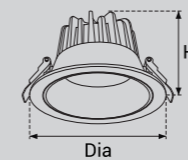

Model Selection

Model	Power	Lumens	Dimensions	Hole cutting
UPL-DL-SMD-ELEGANT 2.5F-10W	10W	1219lm	Dia90*H56mm	Dia75mm
UPL-DL-SMD-ELEGANT 3F-15W	15W	1819lm	Dia110*H68mm	Dia90mm
UPL-DL-SMD-ELEGANT 4F-20W	20W	2432lm	Dia138*H82mm	Dia120mm
UPL-DL-SMD-ELEGANT 5F-25W	25W	3027lm	Dia165*H91mm	Dia140-145mm
UPL-DL-SMD-ELEGANT 6F-30W	30W	3630lm	Dia195*H107mm	Dia170-175mm
UPL-DL-SMD-ELEGANT 6F-35W	35W	4249lm	Dia195*H107mm	Dia170-175mm
UPL-DL-SMD-ELEGANT 8F-45W	45W	5422lm	Dia235*H128mm	Dia200mm