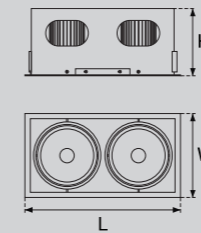

GRILLE LED DOWNLIGHT