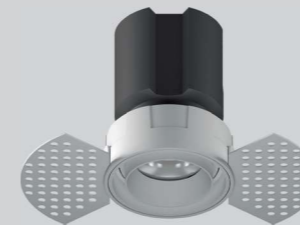

Function

Adjustable

Dia

H

ROCKET LED SPOTLIGHT

ROCKET LED SPOTLIGHT

Technical Parameter

Input voltage	AC230V 50HZ
Light source	CREE/CITIZEN/TRIDONIC COB LEDs
LED drivers	PHILIPS/OSRAM/TRIDONIC
Dimming	CASAMBI/ZigBee/Triac/1-10V/DALI
Housing color	White+Black
Function	Adjustable & Trim changeable
Lumens	110-120LM/W
CCT	2700K/3000K/3500K/4000K/5000K
Beam angle	8°/15°/24°/36°/60°
Color rendering index	CRI≥80/90 (CRI97 is available)
Material	Die-casting Aluminum
Life-span	50 000 hours