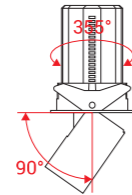

Function

Tilt 90° & Rotatable 355°