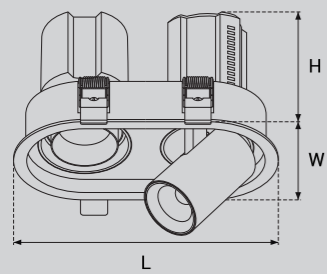

Technical Parameter

Input voltage	AC230V 50HZ
Light source	CREE/CITIZEN/TRIDONIC COB LEDs
LED drivers	PHILIPS/OSRAM/TRIDONIC
Dimming	CASAMBI/ZigBee/Triac/1-10V/DALI
Housing color	White+Black
Function	Adjustable & Rotatable
Lumens	110-120LM/W
CCT	2700K/3000K/3500K/4000K/5000K
Beam angle	15°/24°/36°/60°
Color rendering index	CRI≥80/90 (CRI97 is available)
Material	Die-casting Aluminum
Life-span	50 000 hours

Model Selection

Model	Power	Lumens	Dimensions	Hole cutting
UPL-2x6W-FOSSIL2-C	2x6W	1340lm	L139.5*W78*H88mm	L125*W65mm
UPL-2x10W-FOSSIL2-C	2x10W	2247lm	L193.8*W104*H112mm	L180*W90mm
UPL-2x15W-FOSSIL2-C	2x15W	3379lm	L238.5*W124.5*H144mm	L225*W110mm

Function

Technical Parameter

Input voltage	AC230V 50HZ
Light source	CREE/CITIZEN/TRIDONIC COB LEDs
LED drivers	PHILIPS/OSRAM/TRIDONIC
Dimming	CASAMBI/ZigBee/Triac/1-10V/DALI
Housing color	White+Black
Function	Adjustable & Rotatable
Feature	Trimless & Frameless
Lumens	110-120LM/W
CCT	2700K/3000K/3500K/4000K/5000K
Beam angle	15°/24°/36°/60°
Color rendering index	CRI≥80/90 (CRI97 is available)
Material	Die-casting Aluminum
Life-span	50 000 hours

Model Selection

Model	Power	Lumens	Dimensions	Hole cutting
UPL-2x6W-FOSSIL-TL2-A	2x6W	1340lm	L107.6*W53.8*H88mm	L110*W55mm
UPL-2x10W-FOSSIL-TL2-A	2x10W	2247lm	L147*W73.5*H112mm	L150*W75mm
UPL-2x15W-FOSSIL-TL2-A	2x15W	3379lm	L187.2*W93.6*H144mm	L190*W95mm

Function

FOSSIL LED DOWNLIGHT

FOSSIL LED DOWNLIGHT