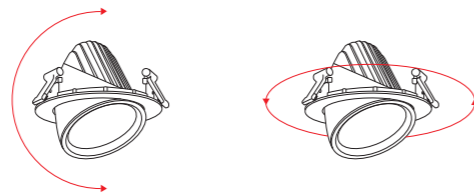

Technical Parameter

Input voltage	AC230V 50HZ
Light source	CREE/CITIZEN/TRIDONIC COB LEDs
LED drivers	PHILIPS/OSRAM/TRIDONIC
Dimming	CASAMBI/ZigBee/Triac/1-10V/DALI
Housing color	White
Function	Retractable & Rotatable
Lumens	110-120LM/W
CCT	2700K/3000K/3500K/4000K/5000K
Beam angle	15°/30°/45°/60°
Color rendering index	CRI≥80/90 (CRI97 is available)
Material	Die-casting Aluminum
Life-span	50 000 hours

Model Selection

Model	Power	Lumens	Dimensions	Hole cutting
UPL-ADJ8-20W	20W	2215lm	Dia140*H92mm	Dia125mm
UPL-ADJ8-25W	25W	2811lm	Dia140*H92mm	Dia125mm
UPL-ADJ8-30W	30W	3342lm	Dia165*H125mm	Dia155mm
UPL-ADJ8-35W	35W	3944lm	Dia165*H125mm	Dia155mm
UPL-ADJ8-40W	40W	4512lm	Dia195*H144mm	Dia185mm
UPL-ADJ8-50W	50W	5595lm	Dia195*H144mm	Dia185mm

Function

Retractable

Rotatable