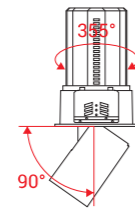

Technical Parameter

Input voltage	AC230V 50HZ
Light source	CREE/CITIZEN/TRIDONIC COB LEDs
LED drivers	PHILIPS/OSRAM/TRIDONIC
Dimming	CASAMBI/ZigBee/Triac/1-10V/DALI
Housing color	White+Black
Function	Retractable & Adjustable & Rotatable
Lumens	110-120LM/W
CCT	2700K/3000K/3500K/4000K/5000K
Beam angle	10°/15°/24°/36°/50°
Color rendering index	CRI≥80/90 (CRI97 is available)
Material	Die-casting Aluminum
Life-span	50 000 hours

Model Selection

Model	Power	Lumens	Dimensions	Hole cutting
UPL-4x6W-ROBO-S4	4x6W	2676lm	L117.5*W117.5*H94mm	L105*W105mm
UPL-4x10W-ROBO-S4	4x10W	4489lm	L158*W158*H116mm	L150*W150mm
UPL-4x15W-ROBO-S4	4x15W	6660lm	L198*W198*H144mm	L190*W190mm

Function

Tilt 90° & Rotatable 355°