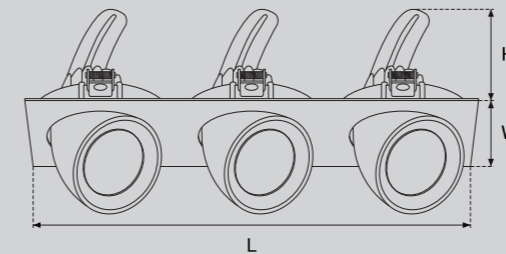

Technical Parameter

Input voltage	AC230V 50HZ
Light source	CREE/CITIZEN/TRIDONIC COB LEDs
LED drivers	PHILIPS/OSRAM/TRIDONIC
Dimming	CASAMBI/ZigBee/Triac/1-10V/DALI
Housing color	White
Function	Retractable & Rotatable
Lumens	110-120LM/W
CCT	2700K/3000K/3500K/4000K/5000K
Beam angle	15°/30°/40°/60°
Color rendering index	CRI≥80/90 (CRI97 is available)
Material	Die-casting Aluminum
Life-span	50 000 hours

Model Selection

Model	Power	Lumens	Dimensions	Hole cutting
UPL-ADJ9-2x10W-S	2x10W	2215lm	L230*W115*H95mm	L215*W100mm
UPL-ADJ9-2x15W-S	2x15W	3302lm	L230*W115*H95mm	L215*W100mm
UPL-ADJ9-2x20W-S	2x20W	4512lm	L278*W138*H120mm	L265*W125mm
UPL-ADJ9-2x25W-S	2x25W	5682lm	L278*W138*H120mm	L265*W125mm
UPL-ADJ9-2x30W-S	2x30W	6693lm	L330*W165*H145mm	L315*W150mm
UPL-ADJ9-2x35W-S	2x35W	7776lm	L330*W165*H145mm	L315*W150mm

Function

Technical Parameter

Input voltage	AC230V 50HZ
Light source	CREE/CITIZEN/TRIDONIC COB LEDs
LED drivers	PHILIPS/OSRAM/TRIDONIC
Dimming	CASAMBI/ZigBee/Triac/1-10V/DALI
Housing color	White
Function	Retractable & Rotatable
Lumens	110-120LM/W
CCT	2700K/3000K/3500K/4000K/5000K
Beam angle	15°/30°/40°/60°
Color rendering index	CRI≥80/90 (CRI97 is available)
Material	Die-casting Aluminum
Life-span	50 000 hours

Model Selection

Model	Power	Lumens	Dimensions	Hole cutting
UPL-ADJ9-3x10W-S	3x10W	3322lm	L350*W115*H95mm	L335*W100mm
UPL-ADJ9-3x15W-S	3x15W	4948lm	L350*W115*H95mm	L335*W100mm
UPL-ADJ9-3x20W-S	3x20W	6762lm	L417*W138*H120mm	L400*W125mm
UPL-ADJ9-3x25W-S	3x25W	8520lm	L417*W138*H120mm	L400*W125mm
UPL-ADJ9-3x30W-S	3x30W	10032lm	L495*W165*H145mm	L480*W150mm
UPL-ADJ9-3x35W-S	3x35W	11665lm	L495*W165*H145mm	L480*W150mm

Function