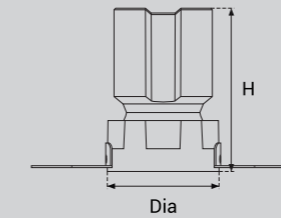

Function

Adjustable