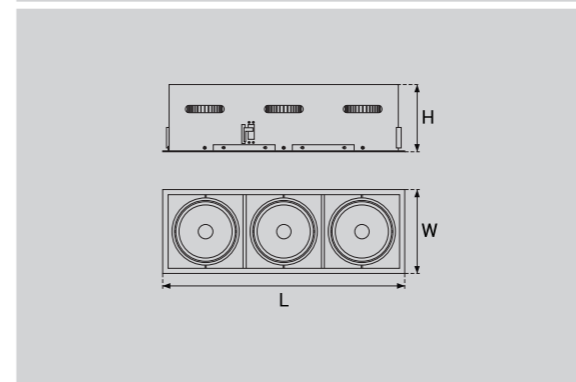

GRILLE
LED DOWNLIGHT