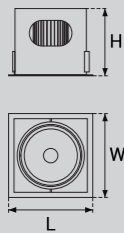

Technical Parameter

Input voltage	AC230V 50HZ
Light source	CREE/CITIZEN/TRIDONIC COB LEDs
LED drivers	PHILIPS/OSRAM/TRIDONIC
Dimming	CASAMBI/ZigBee/Triac/1-10V/DALI
Housing color	White+Black
Function	Adjustable
Lumens	110-120LM/W
CCT	2700K/3000K/3500K/4000K/5000K
Beam angle	15°/30°/40°/60°
Color rendering index	CRI≥80/90 (CRI97 is available)
Material	Die-casting Aluminum
Life-span	50 000 hours

Model Selection

Model	Power	Lumens	Dimensions	Hole cutting
UPL-GDL-30W-BH	30W	3368lm	L168*W168*H150mm	L157*W157mm
UPL-GDL-35W-BH	35W	3926lm	L168*W168*H150mm	L157*W157mm
UPL-GDL-45W-BH	45W	4995lm	L168*W168*H150mm	L157*W157mm

GRILLE LED DOWNLIGHT