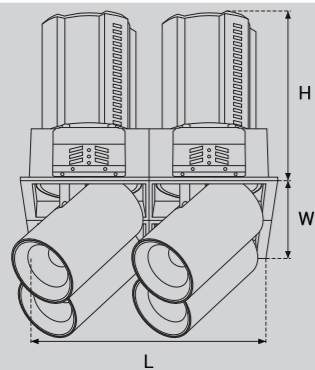

Technical Parameter

Input voltage	AC230V 50HZ
Light source	CREE/CITIZEN/TRIDONIC COB LEDs
LED drivers	PHILIPS/OSRAM/TRIDONIC
Dimming	CASAMBI/ZigBee/Triac/1-10V/DALI
Housing color	White+Black
Function	Retractable & Adjustable & Rotatable
Lumens	110-120LM/W
CCT	2700K/3000K/3500K/4000K/5000K
Beam angle	10°/15°/24°/36°/50°
Color rendering index	CRI≥80/90 (CRI97 is available)
Material	Die-casting Aluminum
Life-span	50 000 hours

Model Selection

Model	Power	Lumens	Dimensions	Hole cutting
UPL-4x6W-ROBO-S4	4x6W	2676lm	L117.5*W117.5*H94mm	L105*W105mm
UPL-4x10W-ROBO-S4	4x10W	4489lm	L158*W158*H116mm	L150*W150mm
UPL-4x15W-ROBO-S4	4x15W	6660lm	L198*W198*H144mm	L190*W190mm

Function