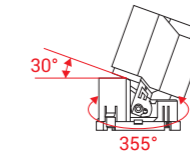

Model Selection

Model	Power	Lumens	Dimensions	Hole cutting
UPL-2x10W-ART-TL2-O	2x10W	2242lm	L176.9*W87.4*H112mm	L180*W90mm
UPL-2x10W-ART-TL2-R	2x10W	2245lm	L176.9*W87.4*H112mm	L180*W90mm

Function

Adjustable & Trim changeable