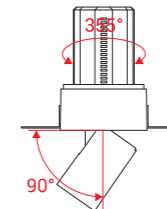

Function

Tilt 90° & Rotatable 355°