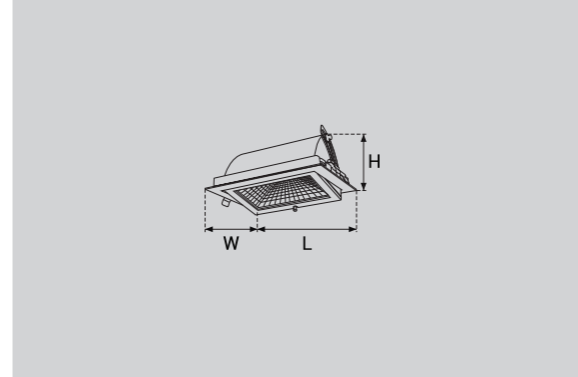

COB RECTANGULAR LED DOWNLIGHT

Technical Parameter

Input voltage	AC230V 50HZ
Light source	CREE/CITIZEN/TRIDONIC COB LEDs
LED drivers	PHILIPS/OSRAM/TRIDONIC
Dimming	CASAMBI/ZigBee/Triac/1-10V/DALI
Housing color	White/Grey/Black
Function	Adjustable
Lumens	110-120LM/W
CCT	2700K/3000K/3500K/4000K/5000K
Beam angle	60°
Color rendering index	CRI≥80/90 (CRI97 is available)
Material	Die-casting Aluminum
Life-span	50 000 hours

Model Selection

Model	Power	Lumens	Dimensions	Hole cutting
UPL-DL-20W-RT-COB	20W	2236lm	L175*W133*H88mm	L165*W120mm
UPL-DL-30W-RT-COB	30W	3354lm	L175*W133*H88mm	L165*W120mm
UPL-DL-40W-RT-COB	40W	4478lm	L222*W157*H100mm	L210*W140mm
UPL-DL-45W-RT-COB	45W	5053lm	L222*W157*H100mm	L210*W140mm