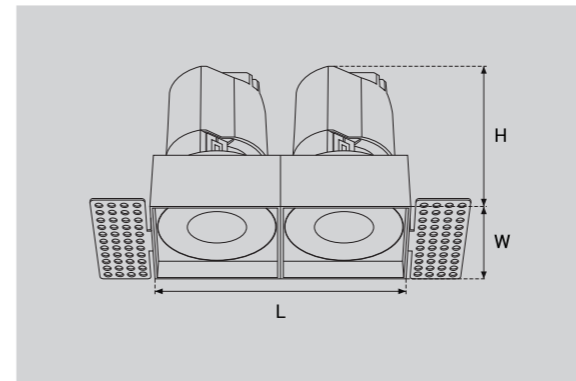

ART LED DOWNLIGHTS

Technical Parameter

Input voltage	AC230V 50HZ
Light source	CREE/CITIZEN/TRIDONIC COB LEDs
LED drivers	PHILIPS/OSRAM/TRIDONIC
Dimming	CASAMBI/ZigBee/Triac/1-10V/DALI
Housing color	White+Black
Function	Adjustable & Trim changeable
Feature	Trimless & Frameless
Lumens	110-120LM/W
CCT	2700K/3000K/3500K/4000K/5000K
Beam angle	15°/24°/36°/60°
Color rendering index	CRI≥80/90 (CRI97 is available)
Material	Die-casting Aluminum
Life-span	50 000 hours

Model Selection

Model	Power	Lumens	Dimensions	Hole cutting
UPL-2x10W-ART-TLS2-O	2X10W	2235lm	L147*W73.5*H112mm	L150*W75mm
UPL-2x10W-ART-TLS2-R	2X10W	2236lm	L147*W73.5*H112mm	L150*W75mm

Function

Adjustable & Trim changeable