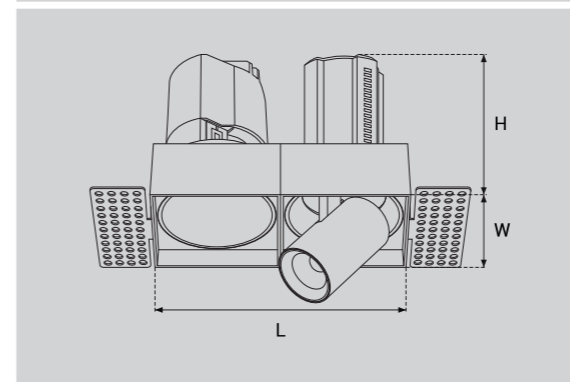

Function

Adjustable

Tilt 90° & Rotatable 355°

Telescoping

FOSSIL LED DOWNLIGHT

FOSSIL LED DOWNLIGHT

FOSSIL

LED DOWNLIGHT