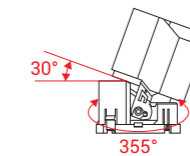

Function

Adjustable & Trim changeable