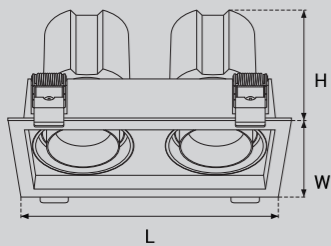

Technical Parameter

Input voltage	AC230V 50HZ
Light source	CREE/CITIZEN/TRIDONIC COB LEDs
LED drivers	PHILIPS/OSRAM/TRIDONIC
Dimming	CASAMBI/ZigBee/Triac/1-10V/DALI
Housing color	White+Black
Function	Adjustable & Trim changeable
Lumens	110-120LM/W
CCT	2700K/3000K/3500K/4000K/5000K
Beam angle	8°/15°/24°/36°/60°
Color rendering index	CRI≥80/90 (CRI97 is available)
Material	Die-casting Aluminum
Life-span	50 000 hours

Model Selection

Model	Power	Lumens	Dimensions	Hole cutting
UPL-2x6W-ROCKET-S2	2x6W	1340lm	L129.5*W68.5*H88mm	L120*W60mm
UPL-2x15W-ROCKET-S2	2x15W	3395lm	L180*W90.5*H112mm	L165*W75mm
UPL-2x30W-ROCKET-S2	2x30W	6786lm	L223.5*W109.5*H144mm	L205*W95mm

Function

Adjustable