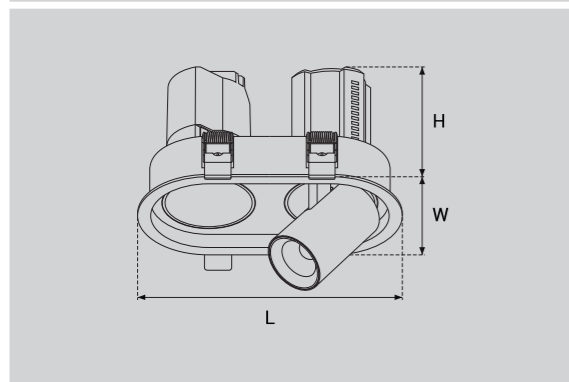

FOSSIL LED DOWNLIGHT