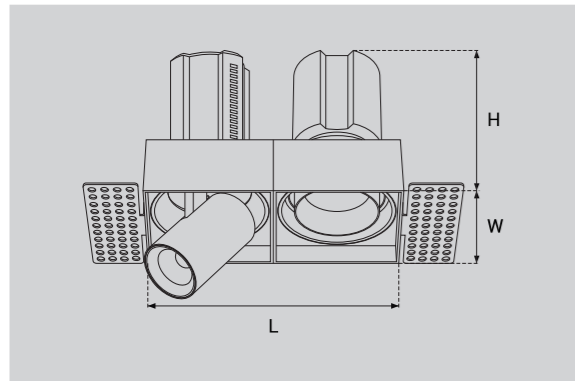

Function

Adjustable

Tilt 90° & Rotatable 355°

Telescoping

FOSSIL LED DOWNLIGHT

FOSSIL LED DOWNLIGHT

FOSSIL

LED DOWNLIGHT