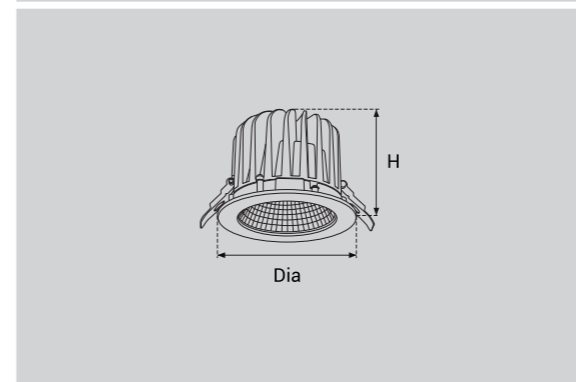

Model Selection

Model	Power	Lumens	Beam angle	Dimensions	Hole cutting
UPL-DL-25W-115mm-LUNA2	25W	2817lm	20°/30°/45°	Dia125*H113mm	Dia115mm
UPL-DL-35W-140mm-LUNA2	35W	3911lm	30°/45°	Dia150*H105mm	Dia140mm