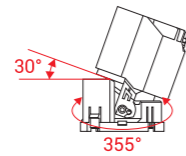

Technical Parameter

Input voltage	AC230V 50HZ
Light source	CREE/CITIZEN/TRIDONIC COB LEDs
LED drivers	PHILIPS/OSRAM/TRIDONIC
Dimming	CASAMBI/ZigBee/Triac/1-10V/DALI
Housing color	White+Black
Reflectors	White/Black/Silver/Chrome/dark Chrome/Golden
Function	Adjustable & Trim changeable
Lumens	110-120LM/W
CCT	2700K/3000K/3500K/4000K/5000K
Beam angle	15°/24°/36°/60°
Color rendering index	CRI≥80/90 (CRI97 is available)
Material	Die-casting Aluminum
Life-span	50 000 hours

Model Selection

Model	Power	Lumens	Dimensions	Hole cutting
UPL-4x6W-ART-S4	4x6W	2676lm	L117.5*W117.5*H88mm	L108*W108mm
UPL-4x10W-ART-S4	4x10W	4489lm	L158*W158*H112mm	L150*W150mm
UPL-4x15W-ART-S4	4x15W	6660lm	L198*W198*H144mm	L190*W190mm

Function

Adjustable & Trim changeable