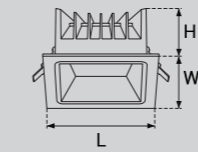

MONO LED DOWNLIGHT