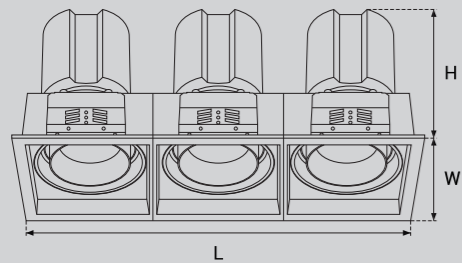

Technical Parameter

Input voltage	AC230V 50HZ
Light source	CREE/CITIZEN/TRIDONIC COB LEDs
LED drivers	PHILIPS/OSRAM/TRIDONIC
Dimming	CASAMBI/ZigBee/Triac/1-10V/DALI
Housing color	White+Black
Function	Adjustable & Trim changeable
Lumens	110-120LM/W
CCT	2700K/3000K/3500K/4000K/5000K
Beam angle	8°/15°/24°/36°/60°
Color rendering index	CRI≥80/90 (CRI97 is available)
Material	Die-casting Aluminum
Life-span	50 000 hours

Model Selection

Model	Power	Lumens	Dimensions	Hole cutting
UPL-3x6W-ROCKET-S3	3x6W	2023lm	L171*W63.5*H88mm	L165*W55mm
UPL-3x15W-ROCKET-S3	3x15W	5012lm	L231.5*W84.5*H112mm	L220*W75mm
UPL-3x30W-ROCKET-S3	3x30W	10011lm	L293.5*W104.5*H144mm	L284*W95mm

Function

Adjustable