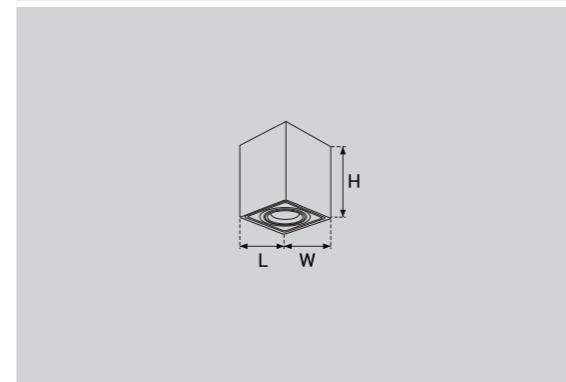

SURFACE LED DOWNLIGHT

Model Selection

Model	Power	Lumens	Dimensions
UPL-DL-2x10W-SM	20W	2319lm	L127*W97*H120mm