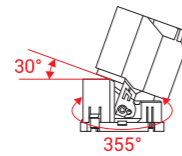

Model Selection

Model	Power	Lumens	Dimensions	Hole cutting
UPL-6W-ART1	6W	668lm	Dia61.6*H88mm	Dia55mm
UPL-10W-ART1	10W	1124lm	Dia84*H112mm	Dia75mm
UPL-15W-ART1	15W	1684lm	Dia110*H144mm	Dia95mm

Function

Adjustable & Trim changeable