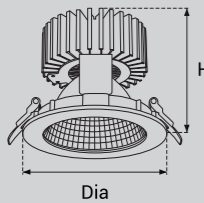

Model Selection

Model	Power	Lumens	Beam angle	Dimensions	Hole cutting
UPL-DL-25W-115mm-LUNA3	25W	2717lm	20°/30°/45°	Dia125*H110mm	Dia115mm
UPL-DL-35W-115mm-LUNA3	35W	3811lm	20°/30°/45°	Dia125*H110mm	Dia115mm
UPL-DL-25W-130mm-LUNA3	25W	2721lm	45°	Dia140*H110mm	Dia130mm
UPL-DL-35W-130mm-LUNA3	35W	3815lm	45°	Dia140*H110mm	Dia130mm
UPL-DL-35W-140mm-LUNA3	35W	3810lm	30°/45°	Dia150*H105mm	Dia140mm
UPL-DL-45W-140mm-LUNA3	45W	4983lm	30°/45°	Dia150*H105mm	Dia140mm
UPL-DL-35W-145mm-LUNA3	35W	3810lm	45°	Dia160*H110mm	Dia145mm
UPL-DL-45W-145mm-LUNA3	45W	4983lm	45°	Dia160*H115mm	Dia145mm
UPL-DL-35W-170mm-LUNA3	35W	3810lm	45°	Dia180*H125mm	Dia170mm
UPL-DL-55W-170mm-LUNA3	55W	5995lm	45°	Dia180*H135mm	Dia170mm
UPL-DL-35W-190mm-LUNA3	35W	3810lm	25°/48°	Dia200*H120mm	Dia190mm
UPL-DL-55W-190mm-LUNA3	55W	5995lm	25°/48°	Dia200*H135mm	Dia190mm
UPL-DL-35W-200mm-LUNA3	35W	3810lm	45°	Dia220*H127mm	Dia200-210mm
UPL-DL-45W-200mm-LUNA3	45W	4983lm	45°	Dia220*H135mm	Dia200-210mm
UPL-DL-55W-200mm-LUNA3	55W	5995lm	45°	Dia220*H140mm	Dia200-210mm
UPL-DL-35W-210mm-LUNA3	35W	3811lm	25°/45°	Dia225*H129mm	Dia210mm
UPL-DL-45W-210mm-LUNA3	45W	4983lm	90°	Dia225*H129mm	Dia210mm
UPL-DL-55W-210mm-LUNA3	55W	5985lm	25°/45°	Dia225*H129mm	Dia210mm
UPL-DL-55W-240mm-LUNA3	55W	5995lm	90°	Dia260*H160mm	Dia240mm