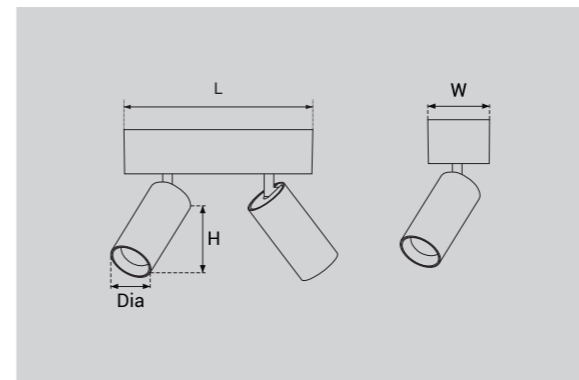

MINO

LED DOWNLIGHT

Technical Parameter

Input voltage	AC230V 50HZ
Light source	CREE/CITIZEN/TRIDONIC COB LEDs
LED drivers	PHILIPS/OSRAM/TRIDONIC
Dimming	CASAMBI/ZigBee/Triac/1-10V/DALI
Housing color	White/Grey/Black
Function	Adjustable
Lumens	110-120LM/W
CCT	2700K/3000K/3500K/4000K/5000K
Beam angle	20°/25°/40°
Color rendering index	CRI≥80/90 (CRI97 is available)
Material	Die-casting Aluminum
Life-span	50 000 hours

Model Selection

Model	Power	Lumens	Dimensions	Surface bas
UPL-DL-15W-MINO	15W	1679lm	Dia58*H130mm	L165*H65mm
UPL-DL-20W-MINO	20W	2236lm	Dia66*H135mm	L165*H65mm

Model Selection

Model	Power	Lumens	Dimensions	Surface bas
UPL-DL-2x15W-MINO	2x15W	3302lm	Dia58*H130mm	L280*W65mm
UPL-DL-2x20W-MINO	2x20W	4519lm	Dia66*H135mm	L280*W65mm