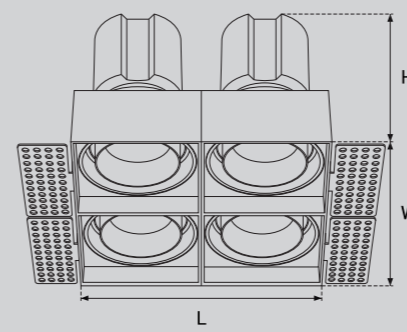

ROCKET LED SPOTLIGHT

Technical Parameter

Input voltage	AC230V 50HZ
Light source	CREE/CITIZEN/TRIDONIC COB LEDs
LED drivers	PHILIPS/OSRAM/TRIDONIC
Dimming	CASAMBI/ZigBee/Triac/1-10V/DALI
Housing color	White+Black
Function	Adjustable & Trim changeable
Feature	Trimless & Frameless
Lumens	110-120LM/W
CCT	2700K/3000K/3500K/4000K/5000K
Beam angle	8°/15°/24°/36°/60°
Color rendering index	CRI≥80/90 (CRI97 is available)
Material	Die-casting Aluminum
Life-span	50 000 hours

Model Selection

Model	Power	Lumens	Dimensions	Hole cutting
UPL-4x6W-ROCKET-TLS4	4x6W	2679lm	L107.6*W107.6*H88mm	L110*W110mm
UPL-4x15W-ROCKET-TLS4	4x15W	6659lm	L147*W147*H112mm	L150*W150mm
UPL-4x30W-ROCKET-TLS4	4x30W	13320lm	L187.2*W187.2*H144mm	L190*W190mm

Function

Adjustable