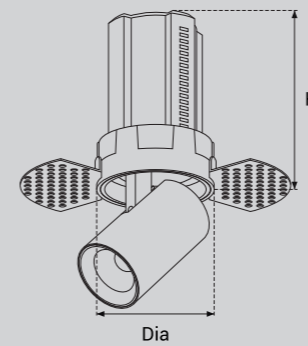

Function

Dia

ROBO LED SPOTLIGHT