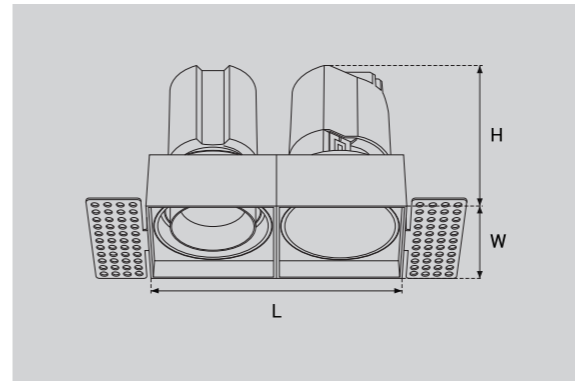

FOSSIL

LED DOWNLIGHT

Technical Parameter

Input voltage	AC230V 50HZ
Light source	CREE/CITIZEN/TRIDONIC COB LEDs
LED drivers	PHILIPS/OSRAM/TRIDONIC
Dimming	CASAMBI/ZigBee/Triac/1-10V/DALI
Housing color	White+Black
Function	Adjustable & Rotatable
Feature	Trimless & Frameless
Lumens	110-120LM/W
CCT	2700K/3000K/3500K/4000K/5000K
Beam angle	15°/24°/36°/60°
Color rendering index	CRI≥80/90 (CRI97 is available)
Material	Die-casting Aluminum
Life-span	50 000 hours

Model Selection

Model	Power	Lumens	Dimensions	Hole cutting
UPL-2x6W-FOSSIL-TL2-C	2x6W	1340lm	L107.6*W53.8*H88mm	L110*W55mm
UPL-2x10W-FOSSIL-TL2-C	2x10W	2247lm	L147*W73.5*H112mm	L150*W75mm
UPL-2x15W-FOSSIL-TL2-C	2x15W	3379lm	L187.2*W93.6*H144mm	L190*W95mm

Function