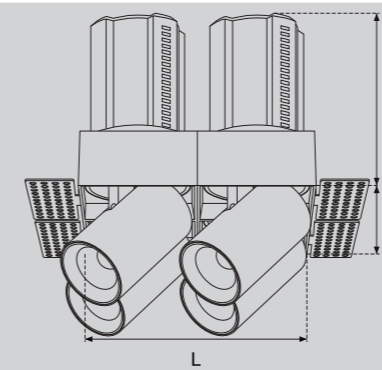

Technical Parameter

Input voltage	AC230V 50HZ
Light source	CREE/CITIZEN/TRIDONIC COB LEDs
LED drivers	PHILIPS/OSRAM/TRIDONIC
Dimming	CASAMBI/ZigBee/Triac/1-10V/DALI
Housing color	White+Black
Function	Retractable & Adjustable & Rotatable
Lumens	110-120LM/W
CCT	2700K/3000K/3500K/4000K/5000K
Beam angle	10°/15°/24°/36°/50°
Color rendering index	CRI≥80/90 (CRI97 is available)
Material	Die-casting Aluminum
Life-span	50 000 hours

Model Selection

Model	Power	Lumens	Dimensions	Hole cutting
UPL-4x6W-ROBO-S4	4x6W	2676lm	L117.5*W117.5*H94mm	L105*W105mm
UPL-4x10W-ROBO-S4	4x10W	4489lm	L158*W158*H116mm	L150*W150mm
UPL-4x15W-ROBO-S4	4x15W	6660lm	L198*W198*H144mm	L190*W190mm

Function

Technical Parameter

Input voltage	AC230V 50HZ
Light source	CREE/CITIZEN/TRIDONIC COB LEDs
LED drivers	PHILIPS/OSRAM/TRIDONIC
Dimming	CASAMBI/ZigBee/Triac/1-10V/DALI
Housing color	White+Black
Function	Retractable & Adjustable & Rotatable
Feature	Trimless & Frameless
Lumens	110-120LM/W
CCT	2700K/3000K/3500K/4000K/5000K
Beam angle	10°/15°/24°/36°/50°
Color rendering index	CRI≥80/90 (CRI97 is available)
Material	Die-casting Aluminum
Life-span	50 000 hours

Model Selection

Model	Power	Lumens	Dimensions	Hole cutting
UPL-4x6W-ROBO-TLS4	4x6W	2676lm	L107.6*W107.6*H94mm	L110*W110mm
UPL-4x10W-ROBO-TLS4	4x10W	4489lm	L147*W147*H116mm	L152*W152mm
UPL-4x15W-ROBO-TLS4	4x15W	6660lm	L198*W198*H138mm	L192*W192mm

Function

ROBO LED SPOTLIGHT

ROBO LED SPOTLIGHT