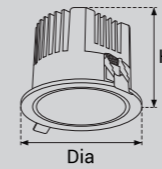

Model Selection

Model	Power	Lumens	Dimensions	Hole cutting
UPL-DL-ASY-10W	10W	1165lm	Dia85*H70mm	Dia75mm
UPL-DL-ASY-15W	15W	1696lm	Dia85*H70mm	Dia75mm
UPL-DL-ASY-20W	20W	2212lm	Dia108*H85mm	Dia95mm
UPL-DL-ASY-30W	30W	3316lm	Dia135*H97mm	Dia125mm