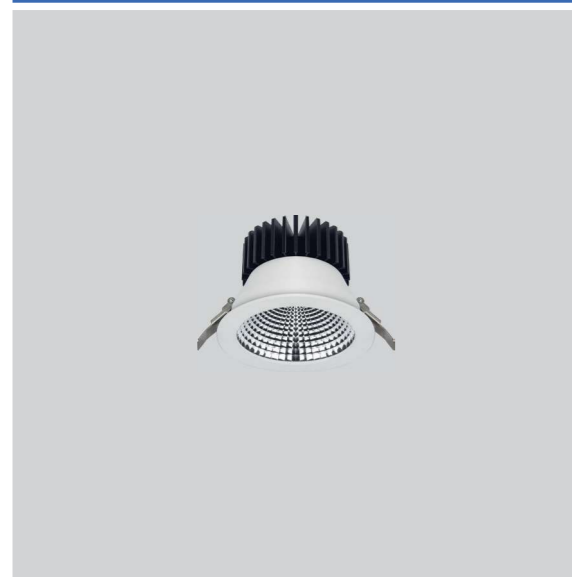

Model Selection

Model	Power	Lumens	Dimensions	Hole cutting
UPL-DL-30W-135mm-LUNA1	30W	3397lm	Dia145*H106mm	Dia135mm
UPL-DL-40W-135mm-LUNA1	40W	4516lm	Dia145*H125mm	Dia135mm

Technical Parameter

Input voltage	AC230V 50HZ
Light source	CREE/CITIZEN/TRIDONIC COB LEDs
LED drivers	PHILIPS/OSRAM/TRIDONIC
Dimming	CASAMBI/ZigBee/Triac/1-10V/DALI
Housing color	White+Black
Lumens	110-120LM/W
CCT	2700K/3000K/3500K/4000K/5000K
Beam angle	20°/30°/45°
Color rendering index	CRI≥80/90 (CRI97 is available)
Material	Die-casting Aluminum
Life-span	50 000 hours