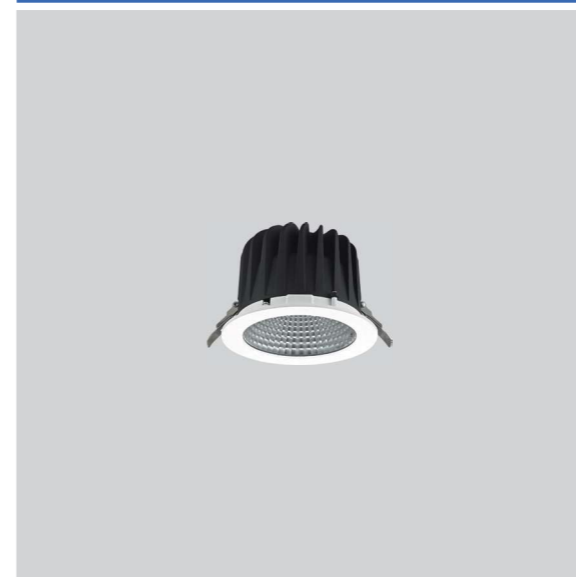

Model Selection

Model	Power	Lumens	Beam angle	Dimensions	Hole cutting
UPL-DL-25W-115mm-LUNA2	25W	2817lm	20°/30°/45°	Dia125*H113mm	Dia115mm
UPL-DL-35W-140mm-LUNA2	35W	3911lm	30°/45°	Dia150*H105mm	Dia140mm