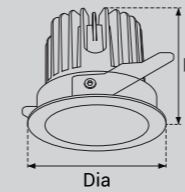

Model Selection

Model	Power	Lumens	Dimensions	Hole cutting
UPL-6W-ISO	6W	693lm	Dia70*H64mm	Dia65mm
UPL-10W-ISO	10W	1125lm	Dia92*H73mm	Dia85mm
UPL-15W-ISO	15W	1699lm	Dia92*H73mm	Dia85mm