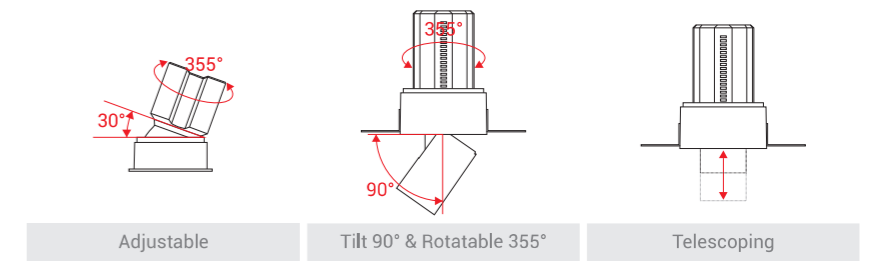

FOSSIL

LED DOWNLIGHT

Technical Parameter

Input voltage	AC230V 50HZ
Light source	CREE/CITIZEN/TRIDONIC COB LEDs
LED drivers	PHILIPS/OSRAM/TRIDONIC
Dimming	CASAMBI/ZigBee/Triac/1-10V/DALI
Housing color	White+Black
Function	Adjustable & Rotatable
Feature	Trimless & Frameless
Lumens	110-120LM/W
CCT	2700K/3000K/3500K/4000K/5000K
Beam angle	15°/24°/36°/60°
Color rendering index	CRI≥80/90 (CRI97 is available)
Material	Die-casting Aluminum
Life-span	50 000 hours

Model Selection

Model	Power	Lumens	Dimensions	Hole cutting
UPL-3x6W-FOSSIL-TLS3-A	3x6W	2023lm	L161.5*W53.8*H88mm	L165*W55mm
UPL-3x10W-FOSSIL-TLS3-A	3x10W	3352lm	L220.5*W73.5*H112mm	L225*W75mm
UPL-3x15W-FOSSIL-TLS3-A	3x15W	5012lm	L280.8*W93.6*H144mm	L285*W95mm

Function

FOSSIL

LED DOWNLIGHT

Technical Parameter

Input voltage	AC230V 50HZ
Light source	CREE/CITIZEN/TRIDONIC COB LEDs
LED drivers	PHILIPS/OSRAM/TRIDONIC
Dimming	CASAMBI/ZigBee/Triac/1-10V/DALI
Housing color	White+Black
Function	Adjustable & Rotatable
Feature	Trimless & Frameless
Lumens	110-120LM/W
CCT	2700K/3000K/3500K/4000K/5000K
Beam angle	15°/24°/36°/60°
Color rendering index	CRI≥80/90 (CRI97 is available)
Material	Die-casting Aluminum
Life-span	50 000 hours

Model Selection

Model	Power	Lumens	Dimensions	Hole cutting
UPL-3x6W-FOSSIL-TLS3-B	3x6W	2023lm	L161.5*W53.8*H88mm	L165*W55mm
UPL-3x10W-FOSSIL-TLS3-B	3x10W	3352lm	L220.5*W73.5*H112mm	L225*W75mm
UPL-3x15W-FOSSIL-TLS3-B	3x15W	5012lm	L280.8*W93.6*H144mm	L285*W95mm

Function