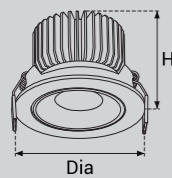

Model Selection

Model	Power	Lumens	Dimensions	Hole cutting
UPL-ADJ-10W-C	10W	1125lm	Dia84*H58mm	Dia70-75mm

Function

1800K 3000K

Dim-to-warm (Optional)

Tilt 30°

Technical Parameter

Input voltage	AC230V 50HZ
Light source	CREE/CITIZEN/TRIDONIC COB LEDs
LED drivers	PHILIPS/OSRAM/TRIDONIC
Dimming	CASAMBI/ZigBee/Triac/1-10V/DALI
Housing color	White+Black
Function	Tilt 30°/Dim-to-warm (Optional)
Lumens	110-120LM/W
CCT	2700K/3000K/3500K/4000K/5000K
Beam angle	24°/36°
Color rendering index	CRI≥80/90 (CRI97 is available)
Material	Die-casting Aluminum
Life-span	50 000 hours