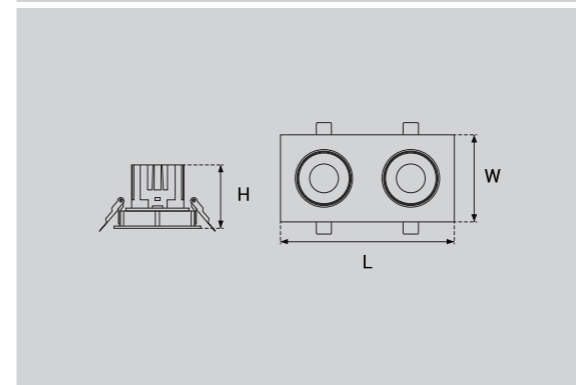

Function

Rotatable 360°

Tilt 30°

Accessories

Honey Comb

GDL

LED DOWNLIGHT

Technical Parameter