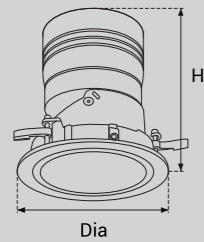

Technical Parameter

Input voltage	AC230V 50HZ
Light source	CREE/CITIZEN/TRIDONIC COB LEDs
LED drivers	PHILIPS/OSRAM/TRIDONIC
Dimming	CASAMBI/ZigBee/Triac/1-10V/DALI
Housing color	White+Black
Function	Adjustable
Lumens	110-120LM/W
CCT	2700K/3000K/3500K/4000K/5000K
Beam angle	20°/30°/40°
Color rendering index	CRI≥80/90 (CRI97 is available)
Material	Die-casting Aluminum
Life-span	50 000 hours

Model Selection

Model	Power	Lumens	Dimensions	Hole cutting
UPL-ADJ7-15W-125mm	15W	1652lm	Dia135*H175mm	Dia125mm
UPL-ADJ7-20W-125mm	20W	2216lm	Dia135*H175mm	Dia125mm
UPL-ADJ7-25W-125mm	25W	2841lm	Dia135*H175mm	Dia125mm
UPL-ADJ7-25W-150mm	25W	2838lm	Dia160*H185mm	Dia150mm
UPL-ADJ7-30W-150mm	30W	3356lm	Dia160*H185mm	Dia150mm
UPL-ADJ7-35W-150mm	35W	3941lm	Dia160*H185mm	Dia150mm

Function

ADJ7 LED DOWNLIGHTS

Technical Parameter

Input voltage	AC230V 50HZ
Light source	CREE/CITIZEN/TRIDONIC COB LEDs
LED drivers	PHILIPS/OSRAM/TRIDONIC
Dimming	CASAMBI/ZigBee/Triac/1-10V/DALI
Housing color	White+Black
Lumens	110-120LM/W
CCT	2700K/3000K/3500K/4000K/5000K
Beam angle	20°/30°/40°
Color rendering index	CRI≥80/90 (CRI97 is available)
Material	Die-casting Aluminum
Life-span	50 000 hours

Model Selection

Model	Power	Lumens	Dimensions	Hole cutting
UPL-DL-15W-HD-125mm	15W	1652lm	Dia135*H175mm	Dia125mm
UPL-DL-20W-HD-125mm	20W	2216lm	Dia135*H175mm	Dia125mm
UPL-DL-25W-HD-125mm	25W	2841lm	Dia135*H175mm	Dia125mm
UPL-DL-25W-HD-150mm	25W	2838lm	Dia160*H185mm	Dia150mm
UPL-DL-30W-HD-150mm	30W	3356lm	Dia160*H185mm	Dia150mm
UPL-DL-35W-HD-150mm	35W	3941lm	Dia160*H185mm	Dia150mm

HD LED DOWNLIGHTS