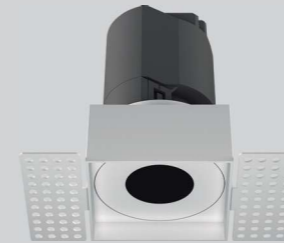

Function

Adjustable & Trim changeable

ART LED DOWNLIGHTS

UPL-10W-ART-S1-O

UPL-10W-ART-S1-R

UPL-10W-ART-S1-S

ART

LED DOWNLIGHTS