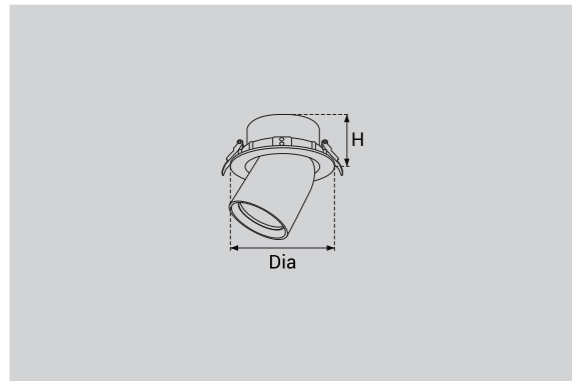

Technical Parameter

Input voltage	AC230V 50HZ
Light source	CREE/CITIZEN/TRIDONIC COB LEDs
LED drivers	PHILIPS/OSRAM/TRIDONIC
Dimming	CASAMBI/ZigBee/Triac/1-10V/DALI
Housing color	White/Black/Grey
Function	Adjustable
Lumens	110-120LM/W
CCT	2700K/3000K/3500K/4000K/5000K
Beam angle	15°/30°/45°/60°
Color rendering index	CRI≥80/90 (CRI97 is available)
Material	Die-casting Aluminum
Life-span	50 000 hours

Model Selection

Model	Power	Lumens	Dimensions	Hole cutting
UPL-IORS-20W-130mm	20W	2216lm	Dia140*H170mm	Dia130mm
UPL-IORS-25W-130mm	25W	2772lm	Dia140*H170mm	Dia130mm
UPL-IORS-20W-135mm	20W	2218lm	Dia145*H125mm	Dia135mm
UPL-IORS-25W-135mm	25W	2770lm	Dia145*H125mm	Dia135mm
UPL-IORS-30W-145mm	30W	3328lm	Dia160*H178mm	Dia145mm
UPL-IORS-35W-145mm	35W	3889lm	Dia160*H178mm	Dia145mm
UPL-IORS-30W-150mm	30W	3326lm	Dia160*H135mm	Dia150mm
UPL-IORS-35W-160mm	35W	3892lm	Dia170*H160mm	Dia160mm

**RECESSED
LED SPOTLIGHTS**

Technical Parameter

Input voltage	AC230V 50HZ
Light source	CREE/OSRAM COB LEDs
LED drivers	PHILIPS/OSRAM
Dimming	CASAMBI/ZigBee/Triac/1-10V/DALI
Housing color	White
Lumens	110-120LM/W
CCT	2700K/3000K/4000K/5000K
Beam angle	15°/25°/45°
Color rendering index	CRI≥80/90 (CRI97 is available)
Material	Die-casting Aluminum
Life-span	50 000 hours

Model Selection

Model	Power	Lumens	Dimensions	Hole cutting
UPL-CL-7W-CAM-R	7W	805lm	Dia65*H45mm	Dia55mm
UPL-CL-12W-CAM-R	12W	1324lm	Dia85*H58mm	Dia75mm