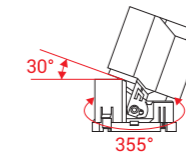

Function

Adjustable & Trim changeable