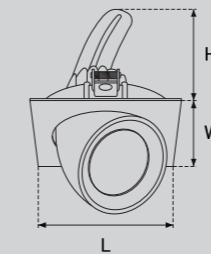

Technical Parameter

Input voltage	AC230V 50HZ
Light source	CREE/CITIZEN/TRIDONIC COB LEDs
LED drivers	PHILIPS/OSRAM/TRIDONIC
Dimming	CASAMBI/ZigBee/Triac/1-10V/DALI
Housing color	White
Function	Retractable & Rotatable
Lumens	110-120LM/W
CCT	2700K/3000K/3500K/4000K/5000K
Beam angle	15°/30°/40°/60°
Color rendering index	CRI≥80/90 (CRI97 is available)
Material	Die-casting Aluminum
Life-span	50 000 hours

Model Selection

Model	Power	Lumens	Dimensions	Hole cutting
UPL-ADJ9-10W	10W	1115lm	Dia95*H70mm	Dia75mm
UPL-ADJ9-15W	15W	1680lm	Dia115*H95mm	Dia100mm
UPL-ADJ9-20W	20W	2252lm	Dia138*H120mm	Dia125mm
UPL-ADJ9-25W	25W	2841lm	Dia138*H120mm	Dia125mm
UPL-ADJ9-30W	30W	3357lm	Dia165*H145mm	Dia150mm
UPL-ADJ9-35W	35W	3890lm	Dia165*H145mm	Dia150mm
UPL-ADJ9-40W	40W	4405lm	Dia190*H165mm	Dia175mm
UPL-ADJ9-50W	50W	5513lm	Dia190*H165mm	Dia175mm

Function

ADJ9 LED DOWNLIGHTS

Technical Parameter

Input voltage	AC230V 50HZ
Light source	CREE/CITIZEN/TRIDONIC COB LEDs
LED drivers	PHILIPS/OSRAM/TRIDONIC
Dimming	CASAMBI/ZigBee/Triac/1-10V/DALI
Housing color	White
Function	Retractable & Rotatable
Lumens	110-120LM/W
CCT	2700K/3000K/3500K/4000K/5000K
Beam angle	15°/30°/40°/60°
Color rendering index	CRI≥80/90 (CRI97 is available)
Material	Die-casting Aluminum
Life-span	50 000 hours

Model Selection

Model	Power	Lumens	Dimensions	Hole cutting
UPL-ADJ9-10W-S	10W	1115lm	L115*W115*H95mm	L100*W100mm
UPL-ADJ9-15W-S	15W	1680lm	L115*W115*H95mm	L100*W100mm
UPL-ADJ9-20W-S	20W	2252lm	L138*W138*H120mm	L125*W125mm
UPL-ADJ9-25W-S	25W	2841lm	L138*W138*H120mm	L125*W125mm
UPL-ADJ9-30W-S	30W	3357lm	L165*W165*H145mm	L150*W150mm
UPL-ADJ9-35W-S	35W	3890lm	L165*W165*H145mm	L150*W150mm

Function