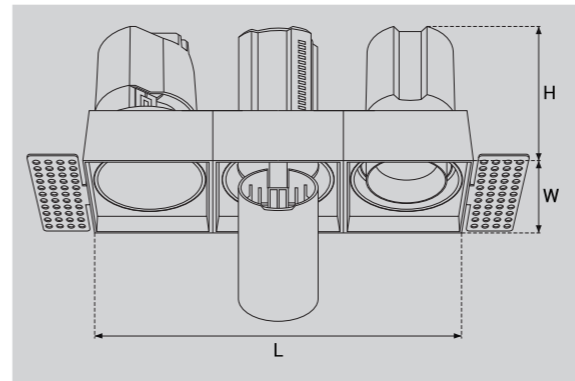

FOSSIL

LED DOWNLIGHT