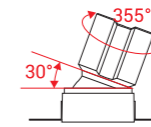

ROCKET LED SPOTLIGHT

Technical Parameter

Input voltage	AC230V 50HZ
Light source	CREE/CITIZEN/TRIDONIC COB LEDs
LED drivers	PHILIPS/OSRAM/TRIDONIC
Dimming	CASAMBI/ZigBee/Triac/1-10V/DALI
Housing color	White+Black
Function	Adjustable & Trim changeable
Lumens	110-120LM/W
CCT	2700K/3000K/3500K/4000K/5000K
Beam angle	8°/15°/24°/36°/60°
Color rendering index	CRI≥80/90 (CRI97 is available)
Material	Die-casting Aluminum
Life-span	50 000 hours

Model Selection

Model	Power	Lumens	Dimensions	Hole cutting
UPL-4x6W-ROCKET-S4	4x6W	2674lm	L117.5*W117.5*H88mm	L108*W108mm
UPL-4x15W-ROCKET-S4	4x15W	6658lm	L158*W158*H112mm	L150*W150mm
UPL-4x30W-ROCKET-S4	4x30W	13316lm	L198*W198*H144mm	L190*W190mm

Function

Adjustable

ROCKET LED SPOTLIGHT

Technical Parameter

Input voltage	AC230V 50HZ
Light source	CREE/CITIZEN/TRIDONIC COB LEDs
LED drivers	PHILIPS/OSRAM/TRIDONIC
Dimming	CASAMBI/ZigBee/Triac/1-10V/DALI
Housing color	White+Black
Function	Adjustable & Trim changeable
Feature	Trimless & Frameless
Lumens	110-120LM/W
CCT	2700K/3000K/3500K/4000K/5000K
Beam angle	8°/15°/24°/36°/60°
Color rendering index	CRI≥80/90 (CRI97 is available)
Material	Die-casting Aluminum
Life-span	50 000 hours

Model Selection

Model	Power	Lumens	Dimensions	Hole cutting
UPL-4x6W-ROCKET-TLS4	4x6W	2679lm	L107.6*W107.6*H88mm	L110*W110mm
UPL-4x15W-ROCKET-TLS4	4x15W	6659lm	L147*W147*H112mm	L150*W150mm
UPL-4x30W-ROCKET-TLS4	4x30W	13320lm	L187.2*W187.2*H144mm	L190*W190mm

Function

Adjustable