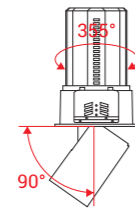

Technical Parameter

Input voltage	AC230V 50HZ
Light source	CREE/CITIZEN/TRIDONIC COB LEDs
LED drivers	PHILIPS/OSRAM/TRIDONIC
Dimming	CASAMBI/ZigBee/Triac/1-10V/DALI
Housing color	White+Black
Function	Retractable & Adjustable & Rotatable
Lumens	110-120LM/W
CCT	2700K/3000K/3500K/4000K/5000K
Beam angle	10°/15°/24°/36°/50°
Color rendering index	CRI≥80/90 (CRI97 is available)
Material	Die-casting Aluminum
Life-span	50 000 hours

Model Selection

Model	Power	Lumens	Dimensions	Hole cutting
UPL-3x6W-ROBO-S3	3x6W	2019lm	L171*W63.5*H94mm	L163*W55mm
UPL-3x10W-ROBO-S3	3x10W	3396lm	L231.5*W84.5*H116mm	L220*W75mm
UPL-3x15W-ROBO-S3	3x15W	5010lm	L293.5*W104.5*H144mm	L285*W95mm

Function

Tilt 90° & Rotatable 355°