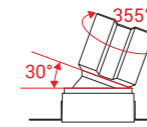

Function

Adjustable