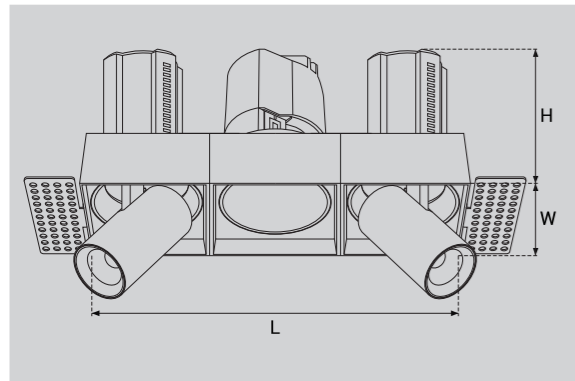

FOSSIL

LED DOWNLIGHT