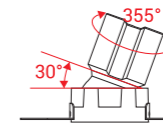

Function

Adjustable