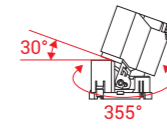

FOSSIL

LED DOWNLIGHT

Technical Parameter

Input voltage	AC230V 50HZ
Light source	CREE/CITIZEN/TRIDONIC COB LEDs
LED drivers	PHILIPS/OSRAM/TRIDONIC
Dimming	CASAMBI/ZigBee/Triac/1-10V/DALI
Housing color	White+Black
Function	Adjustable & Rotatable
Feature	Trimless & Frameless
Lumens	110-120LM/W
CCT	2700K/3000K/3500K/4000K/5000K
Beam angle	15°/24°/36°/60°
Color rendering index	CRI≥80/90 (CRI97 is available)
Material	Die-casting Aluminum
Life-span	50 000 hours

Model Selection

Model	Power	Lumens	Dimensions	Hole cutting
UPL-2x6W-FOSSIL-TL2-B	2x6W	1340lm	L107.6*W53.8*H88mm	L110*W55mm
UPL-2x10W-FOSSIL-TL2-B	2x10W	2247lm	L147*W73.5*H112mm	L150*W75mm
UPL-2x15W-FOSSIL-TL2-B	2x15W	3379lm	L187.2*W93.6*H144mm	L190*W95mm

Function

FOSSIL

LED DOWNLIGHT

Technical Parameter

Input voltage	AC230V 50HZ
Light source	CREE/CITIZEN/TRIDONIC COB LEDs
LED drivers	PHILIPS/OSRAM/TRIDONIC
Dimming	CASAMBI/ZigBee/Triac/1-10V/DALI
Housing color	White+Black
Function	Adjustable & Rotatable
Feature	Trimless & Frameless
Lumens	110-120LM/W
CCT	2700K/3000K/3500K/4000K/5000K
Beam angle	15°/24°/36°/60°
Color rendering index	CRI≥80/90 (CRI97 is available)
Material	Die-casting Aluminum
Life-span	50 000 hours

Model Selection

Model	Power	Lumens	Dimensions	Hole cutting
UPL-2x6W-FOSSIL-TL2-C	2x6W	1340lm	L107.6*W53.8*H88mm	L110*W55mm
UPL-2x10W-FOSSIL-TL2-C	2x10W	2247lm	L147*W73.5*H112mm	L150*W75mm
UPL-2x15W-FOSSIL-TL2-C	2x15W	3379lm	L187.2*W93.6*H144mm	L190*W95mm

Function