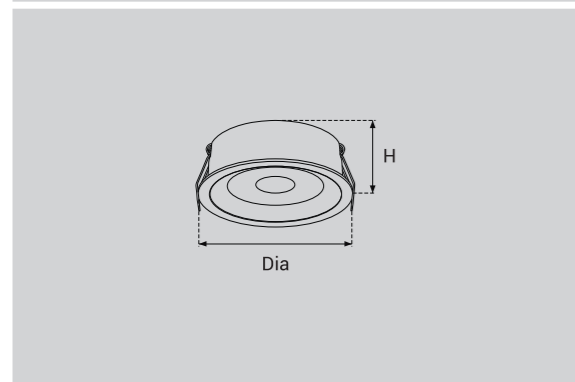

Technical Parameter

Input voltage	AC230V 50HZ
Light source	CITIZEN COB LEDs
LED drivers	PHILIPS
Dimming	CASAMBI/ZigBee/Triac/1-10V/DALI
Housing color	White/Black
Function	Dim-to-warm (Optional)
Lumens	110-120LM/W
CCT	2700K/3000K/3500K/4000K/5000K
Beam angle	15°/24°/36°/60°
Color rendering index	CRI≥80/90 (CRI97 is available)
Material	Die-casting Aluminum
Life-span	50 000 hours

Model Selection

Model	Power	Lumens	Dimensions	Hole cutting
UPL-CL-6W-SLIM	6W	620lm	Dia62*H25mm	Dia55mm
UPL-CL-9W-SLIM	9W	928lm	Dia72*H28mm	Dia60-65mm
UPL-CL-12W-SLIM	12W	1279lm	Dia83*H31mm	Dia70-75mm
UPL-CL-15W-SLIM	15W	1605lm	Dia105*H34.5mm	Dia90-95mm

MINI
LED CEILING LIGHTS