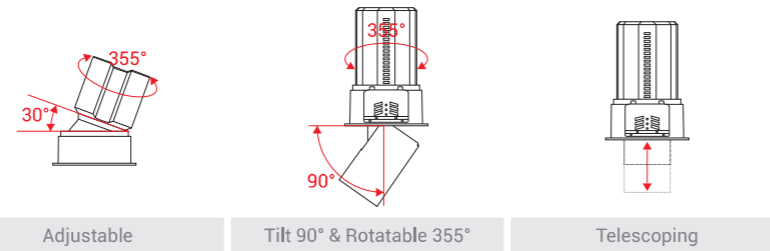

Technical Parameter

Input voltage	AC230V 50HZ
Light source	CREE/CITIZEN/TRIDONIC COB LEDs
LED drivers	PHILIPS/OSRAM/TRIDONIC
Dimming	CASAMBI/ZigBee/Triac/1-10V/DALI
Housing color	White+Black
Function	Adjustable & Rotatable
Lumens	110-120LM/W
CCT	2700K/3000K/3500K/4000K/5000K
Beam angle	15°/24°/36°/60°
Color rendering index	CRI≥80/90 (CRI97 is available)
Material	Die-casting Aluminum
Life-span	50 000 hours

Model Selection

Model	Power	Lumens	Dimensions	Hole cutting
UPL-3x6W-FOSSIL-S3-A	3x6W	2023lm	L171*W63.5*H88mm	L160*W55mm
UPL-3x10W-FOSSIL-S3-A	3x10W	3352lm	L231.5*W84.5*H112mm	L220*W75mm
UPL-3x15W-FOSSIL-S3-A	3x15W	5012lm	L293.5*W104.5*H144mm	L285*W95mm

Function