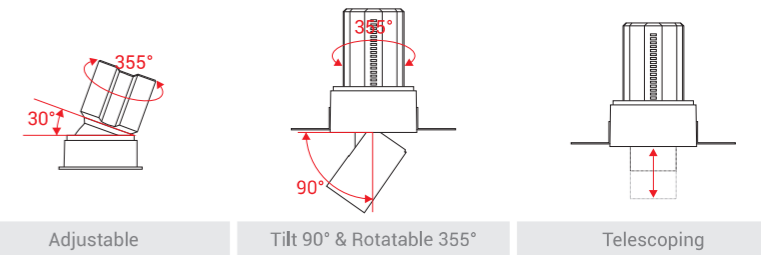

Technical Parameter

Input voltage	AC230V 50HZ
Light source	CREE/CITIZEN/TRIDONIC COB LEDs
LED drivers	PHILIPS/OSRAM/TRIDONIC
Dimming	CASAMBI/ZigBee/Triac/1-10V/DALI
Housing color	White+Black
Function	Adjustable & Rotatable
Lumens	110-120LM/W
CCT	2700K/3000K/3500K/4000K/5000K
Beam angle	15°/24°/36°/60°
Color rendering index	CRI≥80/90 (CRI97 is available)
Material	Die-casting Aluminum
Life-span	50 000 hours

Model Selection

Model	Power	Lumens	Dimensions	Hole cutting
UPL-4x6W-FOSSIL-S4	4x6W	2682lm	L117.5*W117.5*H88mm	L108*W108mm
UPL-4x10W-FOSSIL-S4	4x10W	4493lm	L158*W158*H112mm	L150*W150mm
UPL-4x15W-FOSSIL-S4	4x15W	6671lm	L198*W198*H144mm	L190*W190mm

Function

FOSSIL LED DOWNLIGHT

Technical Parameter

Input voltage	AC230V 50HZ
Light source	CREE/CITIZEN/TRIDONIC COB LEDs
LED drivers	PHILIPS/OSRAM/TRIDONIC
Dimming	CASAMBI/ZigBee/Triac/1-10V/DALI
Housing color	White+Black
Function	Adjustable & Rotatable
Feature	Trimless & Frameless
Lumens	110-120LM/W
CCT	2700K/3000K/3500K/4000K/5000K
Beam angle	15°/24°/36°/60°
Color rendering index	CRI≥80/90 (CRI97 is available)
Material	Die-casting Aluminum
Life-span	50 000 hours

Model Selection

Model	Power	Lumens	Dimensions	Hole cutting
UPL-4x6W-FOSSIL-S4	4x6W	2682lm	L107.6*W107.6*H88mm	L110*W110mm
UPL-4x10W-FOSSIL-S4	4x10W	4493lm	L147*W147*H112mm	L150*W150mm
UPL-4x15W-FOSSIL-S4	4x15W	6671lm	L187.2*W187.2*H144mm	L190*W190mm

Function

FOSSIL LED DOWNLIGHT