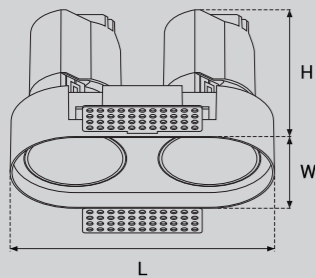

Technical Parameter

Input voltage	AC230V 50HZ
Light source	CREE/CITIZEN/TRIDONIC COB LEDs
LED drivers	PHILIPS/OSRAM/TRIDONIC
Dimming	CASAMBI/ZigBee/Triac/1-10V/DALI
Housing color	White+Black
Reflectors	White/Black/Silver/Chrome/dark Chrome/Golden
Function	Adjustable & Trim changeable
Feature	Trimless & Frameless
Lumens	110-120LM/W
CCT	2700K/3000K/3500K/4000K/5000K
Beam angle	15°/24°/36°/60°
Color rendering index	CRI≥80/90 (CRI97 is available)
Material	Die-casting Aluminum
Life-span	50 000 hours

Model Selection

Model	Power	Lumens	Dimensions	Hole cutting
UPL-2x6W-ART-TL2	2x6W	1341lm	L125.5*W64.5*H88mm	L128*W68mm
UPL-2x10W-ART-TL2	2x10W	2248lm	L176.9*W87.4*H112mm	L180*W90mm
UPL-2x15W-ART-TL2	2x15W	3392lm	L221.5*W107.5*H144mm	L225*W110mm

Function

Adjustable & Trim changeable