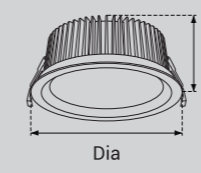

COCO LED DOWNLIGHTS

Technical Parameter

Input voltage	AC230V 50HZ
Light source	CREE COB LEDs
LED drivers	TRIDONIC/PHILIPS/OSARM/TCI
Dimming	CASAMBI/ZigBee/Triac/1-10V/DALI
Housing color	White
Waterproof Grade	IP65
Lumens	110-120LM/W
CCT	2700K/3000K/3500K/4000K/5000K
Beam angle	60°
Color rendering index	CRI≥80/90 (CRI97 is available)
Material	Die-casting Aluminum
Life-span	50 000 hours

Model Selection

Model	Power	Lumens	Dimensions	Hole cutting
UPL-DL-15W-COCO-IP65	15W	1552lm	Dia110*H59mm	Dia90-100mm
UPL-DL-20W-COCO-IP65	20W	2060lm	Dia127*H70mm	Dia110-115mm
UPL-DL-30W-COCO-IP65	30W	3065lm	Dia165*H80mm	Dia145-150mm
UPL-DL-45W-COCO-IP65	45W	4582lm	Dia220*H90mm	Dia200mm