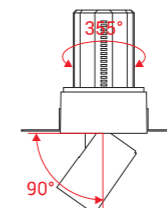

Function

Tilt 90° & Rotatable 355°