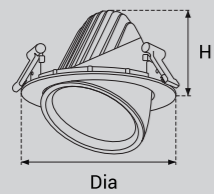

Technical Parameter

Input voltage	AC230V 50HZ
Light source	CREE/CITIZEN/TRIDONIC COB LEDs
LED drivers	PHILIPS/OSRAM/TRIDONIC
Dimming	CASAMBI/ZigBee/Triac/1-10V/DALI
Housing color	White
Function	Retractable & Rotatable
Lumens	110-120LM/W
CCT	2700K/3000K/3500K/4000K/5000K
Beam angle	15°/30°/45°/60°
Color rendering index	CRI≥80/90 (CRI97 is available)
Material	Die-casting Aluminum
Life-span	50 000 hours

Model Selection

Model	Power	Lumens	Dimensions	Hole cutting
UPL-ADJ8-20W	20W	2215lm	Dia140*H92mm	Dia125mm
UPL-ADJ8-25W	25W	2811lm	Dia140*H92mm	Dia125mm
UPL-ADJ8-30W	30W	3342lm	Dia165*H125mm	Dia155mm
UPL-ADJ8-35W	35W	3944lm	Dia165*H125mm	Dia155mm
UPL-ADJ8-40W	40W	4512lm	Dia195*H144mm	Dia185mm
UPL-ADJ8-50W	50W	5595lm	Dia195*H144mm	Dia185mm

Function

Technical Parameter

Input voltage	AC230V 50HZ
Light source	CREE/CITIZEN/TRIDONIC COB LEDs
LED drivers	PHILIPS/OSRAM/TRIDONIC
Dimming	CASAMBI/ZigBee/Triac/1-10V/DALI
Housing color	White+Brown
Reflector color	White/Black/Silver
Lumens	110-120LM/W
CCT	2700K/3000K/3500K/4000K/5000K
Beam angle	60°
Color rendering index	CRI≥80/90 (CRI97 is available)
Material	Die-casting Aluminum
Life-span	50 000 hours

Model Selection

Model	Power	Lumens	Dimensions	Hole cutting
UPL-DL-7W-ARCO	7W	795lm	Dia90*H45mm	Dia70-75mm
UPL-DL-10W-ARCO	10W	1146lm	Dia115*65mm	Dia86-90mm
UPL-DL-15W-ARCO	15W	1699lm	Dia130*68mm	Dia105-110mm
UPL-DL-20W-ARCO	20W	2244lm	Dia165*90mm	Dia140-150mm
UPL-DL-30W-ARCO	30W	3393lm	Dia190*95mm	Dia165-175mm
UPL-DL-40W-ARCO	40W	4438lm	Dia190*95mm	Dia165-175mm