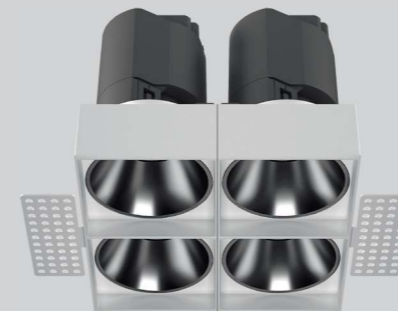

ART LED DOWNLIGHTS