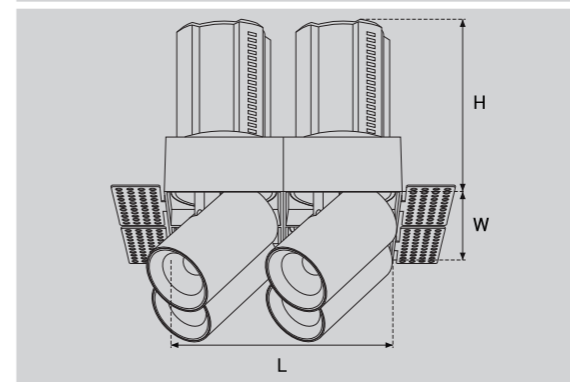

ROBO LED SPOTLIGHT