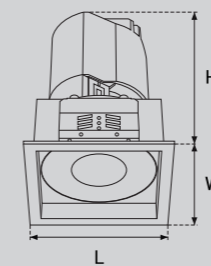

Technical Parameter

Input voltage	AC230V 50HZ
Light source	CREE/CITIZEN/TRIDONIC COB LEDs
LED drivers	PHILIPS/OSRAM/TRIDONIC
Dimming	CASAMBI/ZigBee/Triac/1-10V/DALI
Housing color	White+Black
Reflectors	White/Black/Silver/Chrome/dark Chrome/Golden
Function	Adjustable & Trim changeable
Lumens	110-120LM/W
CCT	2700K/3000K/3500K/4000K/5000K
Beam angle	15°/24°/36°/60°
Color rendering index	CRI≥80/90 (CRI97 is available)
Material	Die-casting Aluminum
Life-span	50 000 hours

Model Selection

Model	Power	Lumens	Dimensions	Hole cutting
UPL-6W-ART-S1	6W	668lm	L63.5*W63.5*H88mm	L55*W55mm
UPL-10W-ART-S1	10W	1124lm	L84*W84*H112mm	L75*W75mm
UPL-15W-ART-S1	15W	1684lm	L104.5*W104.5*H144mm	L95*W95mm

Function

Adjustable & Trim changeable

Technical Parameter

Input voltage	AC230V 50HZ
Light source	CREE/CITIZEN/TRIDONIC COB LEDs
LED drivers	PHILIPS/OSRAM/TRIDONIC
Dimming	CASAMBI/ZigBee/Triac/1-10V/DALI
Housing color	White+Black
Function	Adjustable & Trim changeable
Lumens	110-120LM/W
CCT	2700K/3000K/3500K/4000K/5000K
Beam angle	15°/24°/36°/60°
Color rendering index	CRI≥80/90 (CRI97 is available)
Material	Die-casting Aluminum
Life-span	50 000 hours

Model Selection

Model	Power	Lumens	Dimensions	Hole cutting
UPL-10W-ART-S1-0	10W	1119lm	L84*W84*H112mm	L75*W75mm
UPL-10W-ART-S1-R	10W	1124lm	L84*W84*H112mm	L75*W75mm
UPL-10W-ART-S1-S	10W	1129lm	L84*W84*H112mm	L75*W75mm

Function

Adjustable & Trim changeable

ART LED DOWNLIGHTS