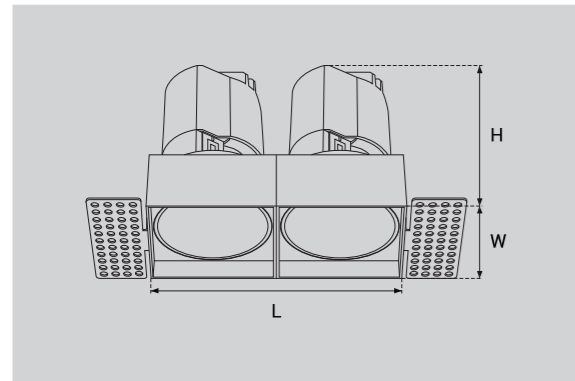

ART LED DOWNLIGHTS

Technical Parameter

Input voltage	AC230V 50HZ
Light source	CREE/CITIZEN/TRIDONIC COB LEDs
LED drivers	PHILIPS/OSRAM/TRIDONIC
Dimming	CASAMBI/ZigBee/Triac/1-10V/DALI
Housing color	White+Black
Reflectors	White/Black/Silver/Chrome/dark Chrome/Golden
Function	Adjustable & Trim changeable
Feature	Trimless & Frameless
Lumens	110-120LM/W
CCT	2700K/3000K/3500K/4000K/5000K
Beam angle	15°/24°/36°/60°
Color rendering index	CRI≥80/90 (CRI97 is available)
Material	Die-casting Aluminum
Life-span	50 000 hours

Model Selection

Model	Power	Lumens	Dimensions	Hole cutting
UPL-2x6W-ART-TLS2	2x6W	1340lm	L107.6*W53.8*H88mm	L110*W55mm
UPL-2x10W-ART-TLS2	2x10W	2236lm	L147*W73.5*H112mm	L150*W75mm
UPL-2x15W-ART-TLS2	2x15W	3390lm	L187.2*W93.6*H144mm	L190*W95mm

Function

Adjustable & Trim changeable