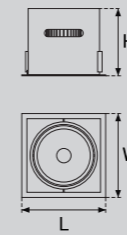

GRILLE LED DOWNLIGHT