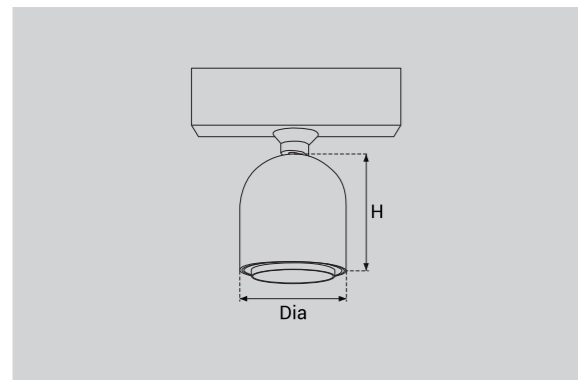

EYE

LED SPOTLIGHTS

Technical Parameter

Input voltage	AC230V 50HZ
Light source	CREE/CITIZEN/TRIDONIC COB LEDs
LED drivers	PHILIPS/OSRAM/TRIDONIC
Dimming	CASAMBI/ZigBee/Triac/1-10V/DALI
Housing color	White/Black
Lumens	110-120LM/W
CCT	2700K/3000K/3500K/4000K/5000K
Beam angle	15°/25°/36°
Color rendering index	CRI≥80/90 (CRI97 is available)
Material	Die-casting Aluminum
Life-span	50 000 hours

Model Selection

Model	Power	Lumens	Dimensions	Hole cutting
UPL-DL-20W-EYE	20W	2245lm	Dia80*H95mm	Dia70mm
UPL-DL-30W-EYE	30W	3319lm	Dia95*H110mm	Dia85mm

Model Selection

Model	Power	Lumens	Dimensions
UPL-DL-20W-EYE-SM	20W	2245lm	Dia80*H95mm
UPL-DL-30W-EYE-SM	30W	3319lm	Dia95*H110mm