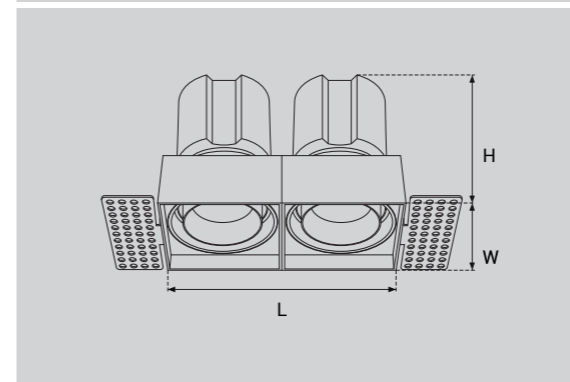

ROCKET LED SPOTLIGHT