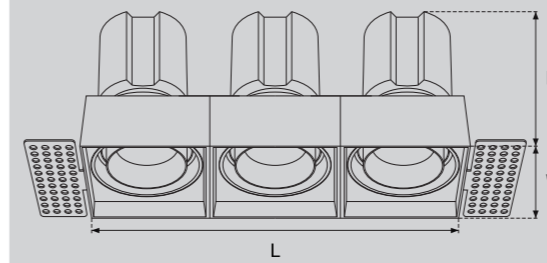

Function

Adjustable