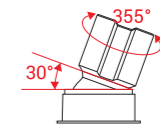

Adjustable