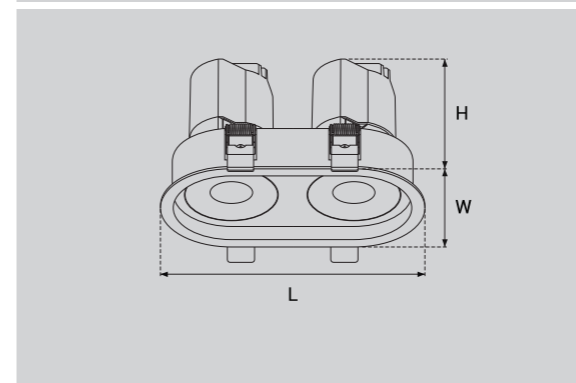

ART

LED DOWNLIGHTS

Technical Parameter

Input voltage	AC230V 50HZ
Light source	CREE/CITIZEN/TRIDONIC COB LEDs
LED drivers	PHILIPS/OSRAM/TRIDONIC
Dimming	CASAMBI/ZigBee/Triac/1-10V/DALI
Housing color	White+Black
Function	Adjustable & Trim changeable
Lumens	110-120LM/W
CCT	2700K/3000K/3500K/4000K/5000K
Beam angle	15°/24°/36°/60°
Color rendering index	CRI≥80/90 (CRI97 is available)
Material	Die-casting Aluminum
Life-span	50 000 hours

Model Selection

Model	Power	Lumens	Dimensions	Hole cutting
UPL-2x10W-ART2-O	2X10W	2235lm	L193.8*W104*H112mm	L180*W90mm
UPL-2x10W-ART2-R	2X10W	2236lm	L193.8*W104*H112mm	L180*W90mm

Function

Adjustable & Trim changeable