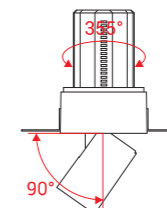

Function

Tilt 90° & Rotatable 355°