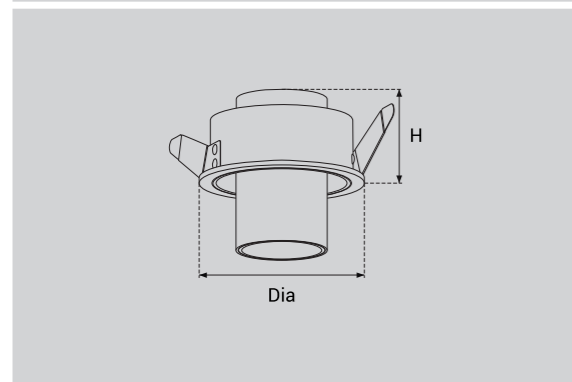

Technical Parameter

Input voltage	AC230V 50HZ
Light source	CREE/CITIZEN/TRIDONIC COB LEDs
LED drivers	PHILIPS/OSRAM/TRIDONIC
Dimming	CASAMBI/ZigBee/Triac/1-10V/DALI
Housing color	White+Black
Lumens	110-120LM/W
CCT	2700K/3000K/3500K/4000K/5000K
Beam angle	20°/30°/40°
Color rendering index	CRI≥80/90 (CRI97 is available)
Material	Die-casting Aluminum
Life-span	50 000 hours

Model Selection

Model	Power	Lumens	Dimensions	Hole cutting
UPL-ADJ1-15W	15W	1596lm	Dia96*H90mm	Dia90mm
UPL-ADJ1-25W	25W	2589lm	Dia128*H120mm	Dia120mm

ADJ1
LED DOWNLIGHTS