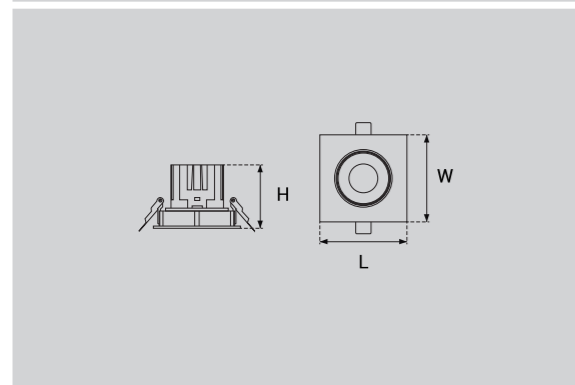

GDL

LED DOWNLIGHT

Technical Parameter

Input voltage	AC230V 50HZ
Light source	CREE/CITIZEN/TRIDONIC COB LEDs
LED drivers	PHILIPS/OSRAM/TRIDONIC
Dimming	CASAMBI/ZigBee/Triac/1-10V/DALI
Housing color	White
Reflector color	White/Black
Function	Rotatable 360° & Tilt 30°
Lumens	110-120LM/W
CCT	2700K/3000K/3500K/4000K/5000K
Beam angle	15°/24°/36°/60°
Color rendering index	CRI≥80/90 (CRI97 is available)
Material	Die-casting Aluminum
Life-span	50 000 hours

Model Selection

Model	Power	Lumens	Dimensions	Hole cutting
UPL-GDL-1x12W-S	1x12W	1363lm	L115*W115*H70mm	L100*W100mm
UPL-GDL-1x20W-S	1x20W	2296lm	L138*W138*H85mm	L125*W125mm
UPL-GDL-1x30W-S	1x30W	3358lm	L163*W163*H97mm	L150*W150mm

Function

Rotatable 360°

Tilt 30°

Accessories

Honey Comb