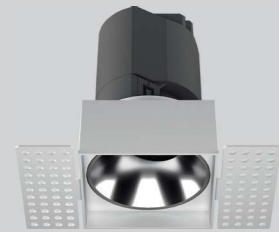

Technical Parameter

Input voltage	AC230V 50HZ
Light source	CREE/CITIZEN/TRIDONIC COB LEDs
LED drivers	PHILIPS/OSRAM/TRIDONIC
Dimming	CASAMBI/ZigBee/Triac/1-10V/DALI
Housing color	White+Black
Reflectors	White/Black/Silver/Chrome/dark Chrome/Golden
Function	Adjustable & Trim changeable
Feature	Trimless & Frameless
Lumens	110-120LM/W
CCT	2700K/3000K/3500K/4000K/5000K
Beam angle	15°/24°/36°/60°
Color rendering index	CRI≥80/90 (CRI97 is available)
Material	Die-casting Aluminum
Life-span	50 000 hours

Model Selection

Model	Power	Lumens	Dimensions	Hole cutting
UPL-6W-ART-TLS1	6W	668lm	L53,8*W53,8*H88mm	L55*W55mm
UPL-10W-ART-TLS1	10W	1124lm	L73.5*W73.5*H112mm	L75*W75mm
UPL-15W-ART-TLS1	15W	1684lm	L93,6*W93,6*H144mm	L95*W95mm

Function

Adjustable & Trim changeable

Technical Parameter

Input voltage	AC230V 50HZ
Light source	CREE/CITIZEN/TRIDONIC COB LEDs
LED drivers	PHILIPS/OSRAM/TRIDONIC
Dimming	CASAMBI/ZigBee/Triac/1-10V/DALI
Housing color	White+Black
Function	Adjustable & Trim changeable
Feature	Trimless & Frameless
Lumens	110-120LM/W
CCT	2700K/3000K/3500K/4000K/5000K
Beam angle	15°/24°/36°/60°
Color rendering index	CRI≥80/90 (CRI97 is available)
Material	Die-casting Aluminum
Life-span	50 000 hours

Model Selection

Model	Power	Lumens	Dimensions	Hole cutting
UPL-10W-ART-TL1-O	10W	1130lm	L73.5*W73.5*H112mm	L75*W75mm
UPL-10W-ART-TL1-R	10W	1123lm	L73.5*W73.5*H112mm	L75*W75mm
UPL-10W-ART-TL1-R	10W	1127lm	L73.5*W73.5*H112mm	L75*W75mm

Function

Adjustable & Trim changeable

ART LED DOWNLIGHTS