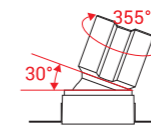

Function

Adjustable