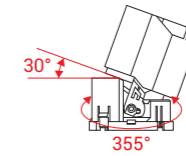

Model Selection

Model	Power	Lumens	Dimensions	Hole cutting
UPL-2x10W-ART-TLS2-O	2X10W	2235lm	L147*W73.5*H112mm	L150*W75mm
UPL-2x10W-ART-TLS2-R	2X10W	2236lm	L147*W73.5*H112mm	L150*W75mm

Function

Adjustable & Trim changeable