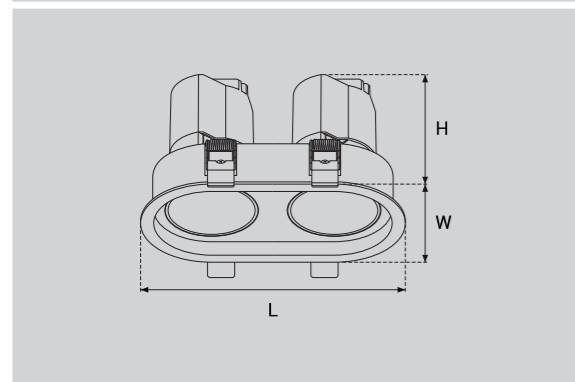

ART

LED DOWNLIGHTS

Technical Parameter

Input voltage	AC230V 50HZ
Light source	CREE/CITIZEN/TRIDONIC COB LEDs
LED drivers	PHILIPS/OSRAM/TRIDONIC
Dimming	CASAMBI/ZigBee/Triac/1-10V/DALI
Housing color	White+Black
Reflectors	White/Black/Silver/Chrome/dark Chrome/Golden
Function	Adjustable & Trim changeable
Lumens	110-120LM/W
CCT	2700K/3000K/3500K/4000K/5000K
Beam angle	15°/24°/36°/60°
Color rendering index	CRI≥80/90 (CRI97 is available)
Material	Die-casting Aluminum
Life-span	50 000 hours

Model Selection

Model	Power	Lumens	Dimensions	Hole cutting
UPL-2x6W-ART2	2x6W	1340lm	L139.5*W78*H88mm	L125*W65mm
UPL-2x10W-ART2	2x10W	2236lm	L193.8*W104*H112mm	L180*W90mm
UPL-2x15W-ART2	2x15W	3390lm	L238.5*W124.5*H144mm	L225*W110mm

Function

Adjustable & Trim changeable