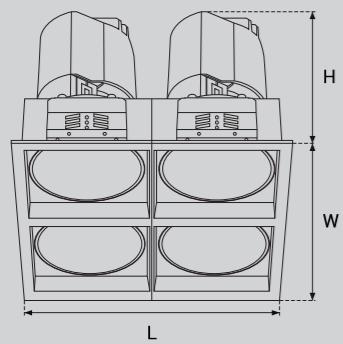

Technical Parameter

Input voltage	AC230V 50HZ
Light source	CREE/CITIZEN/TRIDONIC COB LEDs
LED drivers	PHILIPS/OSRAM/TRIDONIC
Dimming	CASAMBI/ZigBee/Triac/1-10V/DALI
Housing color	White+Black
Reflectors	White/Black/Silver/Chrome/dark Chrome/Golden
Function	Adjustable & Trim changeable
Lumens	110-120LM/W
CCT	2700K/3000K/3500K/4000K/5000K
Beam angle	15°/24°/36°/60°
Color rendering index	CRI≥80/90 (CRI97 is available)
Material	Die-casting Aluminum
Life-span	50 000 hours

Model Selection

Model	Power	Lumens	Dimensions	Hole cutting
UPL-4x6W-ART-S4	4x6W	2676lm	L117.5*W117.5*H88mm	L108*W108mm
UPL-4x10W-ART-S4	4x10W	4489lm	L158*W158*H112mm	L150*W150mm
UPL-4x15W-ART-S4	4x15W	6660lm	L198*W198*H144mm	L190*W190mm

Function

Adjustable & Trim changeable