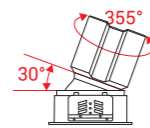

Function

Adjustable