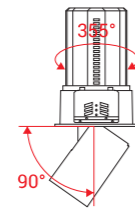

Technical Parameter

Input voltage	AC230V 50HZ
Light source	CREE/CITIZEN/TRIDONIC COB LEDs
LED drivers	PHILIPS/OSRAM/TRIDONIC
Dimming	CASAMBI/ZigBee/Triac/1-10V/DALI
Housing color	White+Black
Function	Retractable & Adjustable & Rotatable
Lumens	110-120LM/W
CCT	2700K/3000K/3500K/4000K/5000K
Beam angle	10°/15°/24°/36°/50°
Color rendering index	CRI≥80/90 (CRI97 is available)
Material	Die-casting Aluminum
Life-span	50 000 hours

Model Selection

Model	Power	Lumens	Dimensions	Hole cutting
UPL-2x6W-ROBO2	2x6W	1340lm	L139.5*W78.5*H91mm	L125*W65mm
UPL-2x10W-ROBO2	2x10W	2236lm	L193.8*W104.3*H116mm	L175*W90mm
UPL-2x15W-ROBO2	2x15W	3390lm	L238.5*W124.5*H140mm	L225*W110mm

Function

Tilt 90° & Rotatable 355°