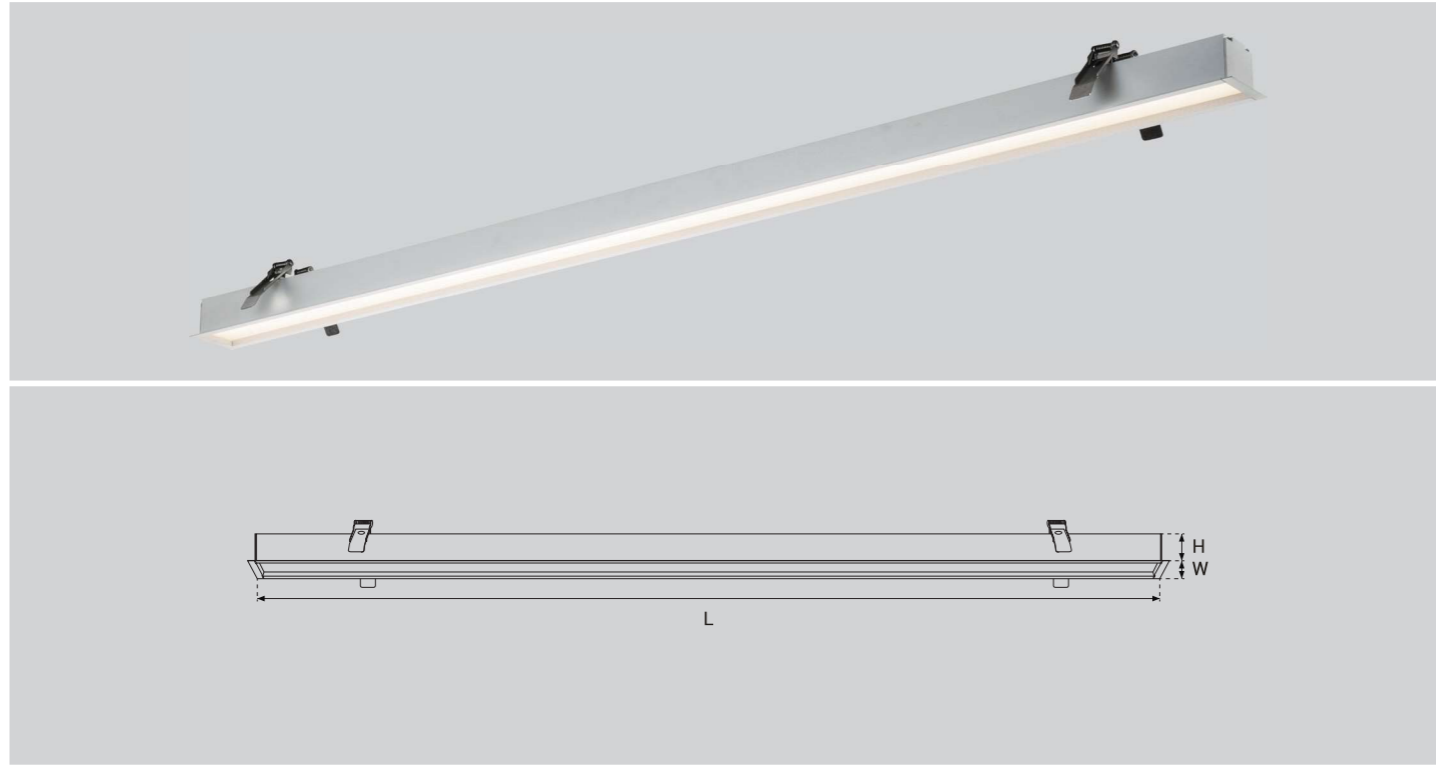

RECESSED LINEAR

LED DOWNLIGHTS

Technical Parameter	
Input voltage	AC230V 50HZ
Light source	SAMSUNG SMD LEDs
LED drivers	OSRAM/PHILIPS/TCI/TRIDONIC
Dimming	CASAMBI/ZigBee/Triac/1-10V/DALI
Housing color	White/Black
Lumens	120-130LM/W
CCT	3000K/3500K/4000K/5000K
Beam angle	120°
Color rendering index	CRI≥80/90 (CRI97 is available)
Material	Die-casting Aluminum
Life-span	50 000 hours

Model Selection					
Model	Power	Lumens	Dimensions	Hole cutting	
UPL-LP-40W-120	40W	4080lm	L1219xW62xH42mm	L1208*W52mm	
UPL-LP-60W-120	60W	6112lm	L1219xW62xH42mm	L1208*W52mm