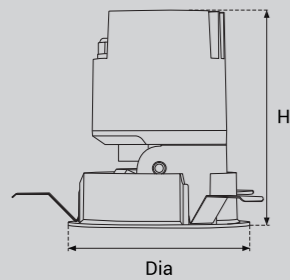

Model Selection

Model	Power	Lumens	Dimensions	Hole cutting
UPL-ADJ4-7W	7W	785lm	Dia65*H84mm	Dia60mm
UPL-ADJ4-12W	12W	1356lm	Dia88*H108mm	Dia80mm
UPL-ADJ4-20W	20W	2201lm	Dia110*H130mm	Dia100mm

Function

Adjustable