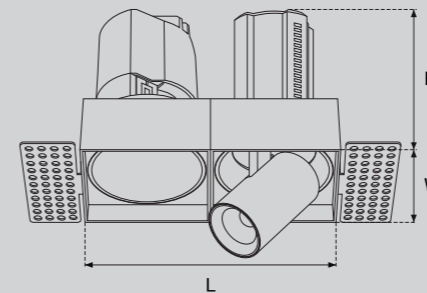

Technical Parameter

Input voltage	AC230V 50HZ
Light source	CREE/CITIZEN/TRIDONIC COB LEDs
LED drivers	PHILIPS/OSRAM/TRIDONIC
Dimming	CASAMBI/ZigBee/Triac/1-10V/DALI
Housing color	White+Black
Function	Adjustable & Rotatable
Lumens	110-120LM/W
CCT	2700K/3000K/3500K/4000K/5000K
Beam angle	15°/24°/36°/60°
Color rendering index	CRI≥80/90 (CRI97 is available)
Material	Die-casting Aluminum
Life-span	50 000 hours

Model Selection

Model	Power	Lumens	Dimensions	Hole cutting
UPL-2x6W-FOSSIL2-C	2x6W	1340lm	L139.5*W78*H88mm	L125*W65mm
UPL-2x10W-FOSSIL2-C	2x10W	2247lm	L193.8*W104*H112mm	L180*W90mm
UPL-2x15W-FOSSIL2-C	2x15W	3379lm	L238.5*W124.5*H144mm	L225*W110mm

Function

Technical Parameter

Input voltage	AC230V 50HZ
Light source	CREE/CITIZEN/TRIDONIC COB LEDs
LED drivers	PHILIPS/OSRAM/TRIDONIC
Dimming	CASAMBI/ZigBee/Triac/1-10V/DALI
Housing color	White+Black
Function	Adjustable & Rotatable
Feature	Trimless & Frameless
Lumens	110-120LM/W
CCT	2700K/3000K/3500K/4000K/5000K
Beam angle	15°/24°/36°/60°
Color rendering index	CRI≥80/90 (CRI97 is available)
Material	Die-casting Aluminum
Life-span	50 000 hours

Model Selection

Model	Power	Lumens	Dimensions	Hole cutting
UPL-2x6W-FOSSIL-TL2-A	2x6W	1340lm	L107.6*W53.8*H88mm	L110*W55mm
UPL-2x10W-FOSSIL-TL2-A	2x10W	2247lm	L147*W73.5*H112mm	L150*W75mm
UPL-2x15W-FOSSIL-TL2-A	2x15W	3379lm	L187.2*W93.6*H144mm	L190*W95mm

Function

FOSSIL LED DOWNLIGHT

FOSSIL LED DOWNLIGHT