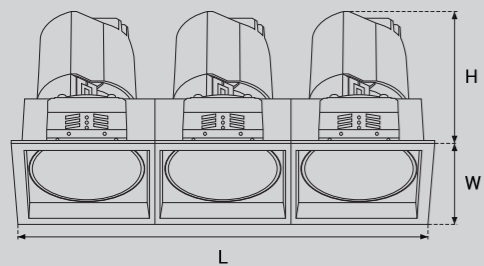

Technical Parameter

Input voltage	AC230V 50HZ
Light source	CREE/CITIZEN/TRIDONIC COB LEDs
LED drivers	PHILIPS/OSRAM/TRIDONIC
Dimming	CASAMBI/ZigBee/Triac/1-10V/DALI
Housing color	White+Black
Reflectors	White/Black/Silver/Chrome/dark Chrome/Golden
Function	Adjustable & Trim changeable
Lumens	110-120LM/W
CCT	2700K/3000K/3500K/4000K/5000K
Beam angle	15°/24°/36°/60°
Color rendering index	CRI≥80/90 (CRI97 is available)
Material	Die-casting Aluminum
Life-span	50 000 hours

Model Selection

Model	Power	Lumens	Dimensions	Hole cutting
UPL-3x6W-ART-S3	3x6W	2019lm	L171*W63.5*H88mm	L160*W55mm
UPL-3x10W-ART-S3	3x10W	3396lm	L231.5*W84.5*H112mm	L220*W75mm
UPL-3x15W-ART-S3	3x15W	5010lm	L293.5*W104.5*H144mm	L285*W95mm

Function

Adjustable & Trim changeable