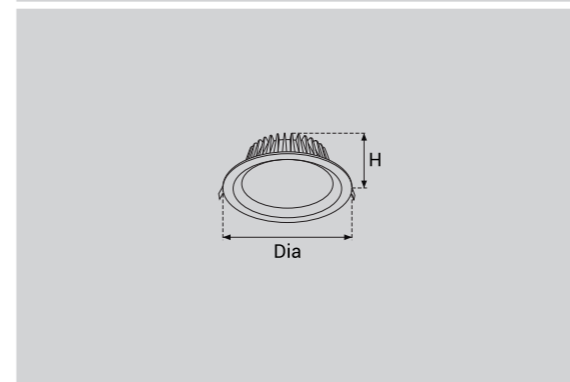

TD SMD LED DOWNLIGHT