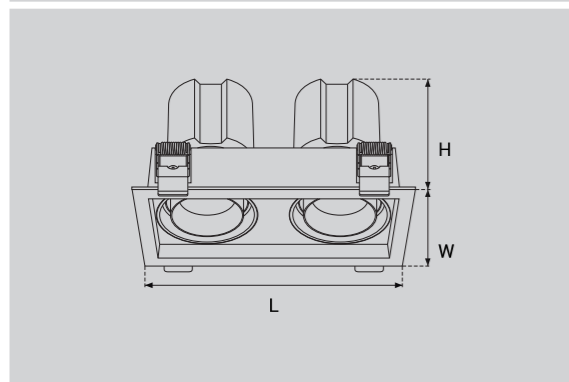

ROCKET LED SPOTLIGHT