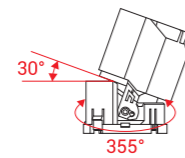

Technical Parameter

Input voltage	AC230V 50HZ
Light source	CREE/CITIZEN/TRIDONIC COB LEDs
LED drivers	PHILIPS/OSRAM/TRIDONIC
Dimming	CASAMBI/ZigBee/Triac/1-10V/DALI
Housing color	White+Black
Reflectors	White/Black/Silver/Chrome/dark Chrome/Golden
Function	Adjustable & Trim changeable
Lumens	110-120LM/W
CCT	2700K/3000K/3500K/4000K/5000K
Beam angle	15°/24°/36°/60°
Color rendering index	CRI≥80/90 (CRI97 is available)
Material	Die-casting Aluminum
Life-span	50 000 hours

Model Selection

Model	Power	Lumens	Dimensions	Hole cutting
UPL-6W-ART-S1	6W	668lm	L63.5*W63.5*H88mm	L55*W55mm
UPL-10W-ART-S1	10W	1124lm	L84*W84*H112mm	L75*W75mm
UPL-15W-ART-S1	15W	1684lm	L104.5*W104.5*H144mm	L95*W95mm

Function

Adjustable & Trim changeable