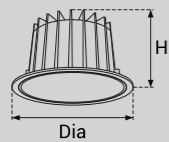

Model Selection

Model	Power	Lumens	Dimensions	Hole cutting
UPL-DL-3"-RAINBOW-10W	10W	1152lm	Dia100*H75mm	Dia90mm
UPL-DL-4"-RAINBOW-20W	20W	2216lm	Dia140*H90mm	Dia130mm
UPL-DL-6"-RAINBOW-30W	30W	3329lm	Dia190*H105mm	Dia170-175mm
UPL-DL-6"-RAINBOW-35W	35W	3928lm	Dia190*H105mm	Dia170-175mm
UPL-DL-8"-RAINBOW-40W	40W	4439lm	Dia230*H128mm	Dia200mm
UPL-DL-8"-RAINBOW-45W	45W	5012lm	Dia230*H128mm	Dia200mm