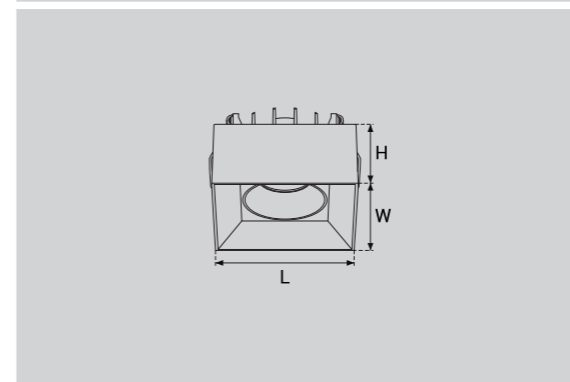

**CAM
LED CEILING LIGHTS**

Model Selection

Model	Power	Lumens	Dimensions	Hole cutting
UPL-CL-7W-CAM-S	7W	805lm	L65*W65*H65mm	L55*W55mm
UPL-CL-12W-CAM-S	12W	1324lm	L85*W85*H65mm	L75*W75mm