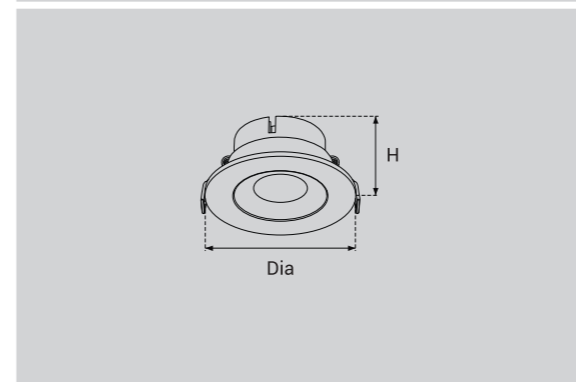

MINI
LED CEILING LIGHTS