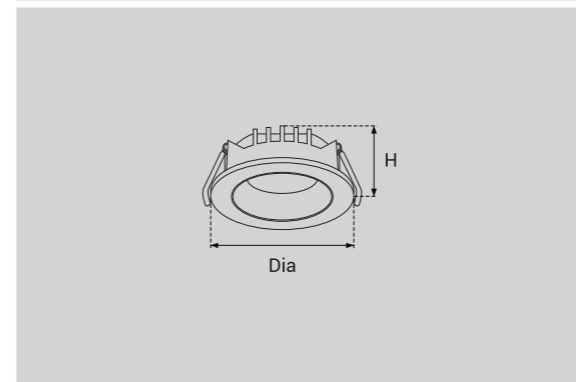

MINI
LED CEILING LIGHTS