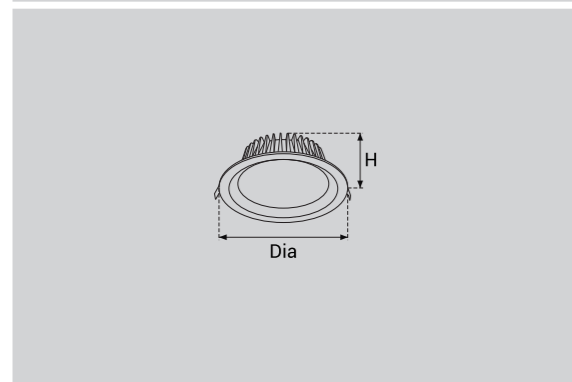

Technical Parameter

Input voltage	AC230V 50HZ
Light source	CREE/CITIZEN/TRIDONIC COB LEDs
LED drivers	PHILIPS/OSRAM/TRIDONIC
Dimming	CASAMBI/ZigBee/Triac/1-10V/DALI
Housing color	White+Black
Lumens	110-120LM/W
CCT	3000K/4200K/5700K
Beam angle	60°
Color rendering index	CRI≥80/90 (CRI97 is available)
Material	Die-casting Aluminum
Life-span	50 000 hours

Model Selection

Model	Power	Lumens	Dimensions	Hole cutting
UPL-TD-COB-3.5"-10W	10W	1149lm	Dia118*H57mm	Dia90mm
UPL-TD-COB-4"-12W	12W	1372lm	Dia138*H60mm	Dia115-120mm
UPL-TD-COB-5"-15W	15W	1705lm	Dia178*H70mm	Dia155-160mm
UPL-TD-COB-6"-20W	20W	2226lm	Dia190*H78mm	Dia160-175mm
UPL-TD-COB-6"-25W	25W	2812lm	Dia190*H78mm	Dia160-175mm
UPL-TD-COB-8"-30W	30W	3360lm	Dia240*H93mm	Dia200-220mm
UPL-TD-COB-8"-35W	35W	3909lm	Dia240*H930mm	Dia200-220mm

TD COB LED DOWNLIGHT