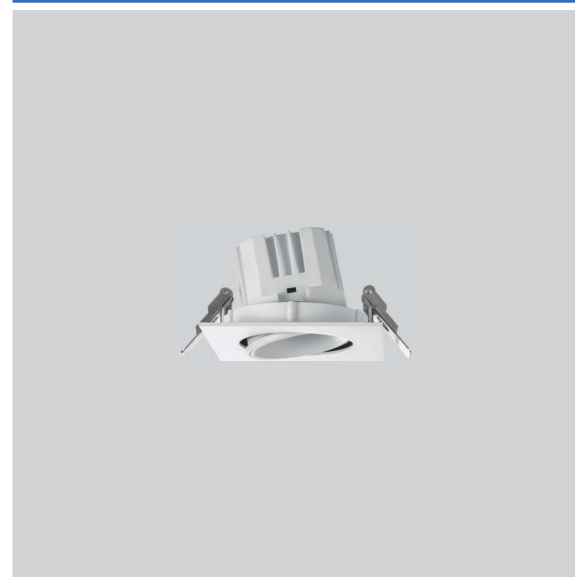

GDL

LED DOWNLIGHT

Technical Parameter

Input voltage	AC230V 50HZ
Light source	CREE/CITIZEN/TRIDONIC COB LEDs
LED drivers	PHILIPS/OSRAM/TRIDONIC
Dimming	CASAMBI/ZigBee/Triac/1-10V/DALI
Housing color	White
Reflector color	White/Black
Function	Rotatable 360° & Tilt 30°
Lumens	110-120LM/W
CCT	2700K/3000K/3500K/4000K/5000K
Beam angle	15°/24°/36°/60°
Color rendering index	CRI≥80/90 (CRI97 is available)
Material	Die-casting Aluminum
Life-span	50 000 hours

Model Selection

Model	Power	Lumens	Dimensions	Hole cutting
UPL-GDL-1x12W-S	1x12W	1363lm	L115*W115*H70mm	L100*W100mm
UPL-GDL-1x20W-S	1x20W	2296lm	L138*W138*H85mm	L125*W125mm
UPL-GDL-1x30W-S	1x30W	3358lm	L163*W163*H97mm	L150*W150mm

Function

Rotatable 360°

Tilt 30°

Accessories

Honey Comb