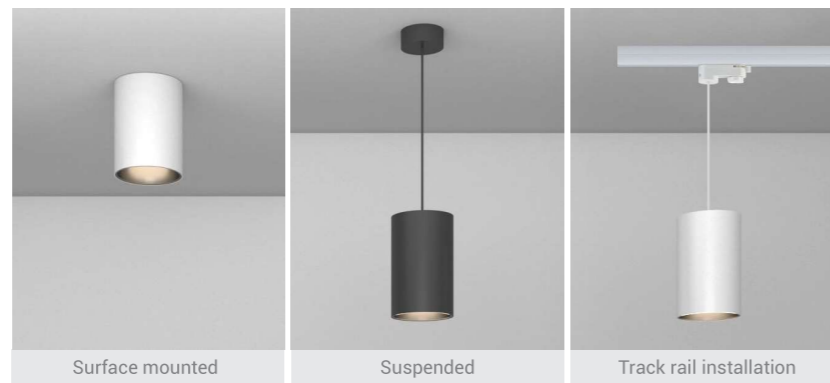

Installation

Surface mounted

Suspended

Track rail installation

ADJUSTABLE SURFACE LED DOWNLIGHTS

Technical Parameter

Input voltage	AC230V 50HZ
Light source	CREE/CITIZEN COB LEDs
LED drivers	PHILIPS
Dimming	CASAMBI/ZigBee/Triac/1-10V/DALI
Housing color	White/Black
Reflectors color	Silver
Waterproof rated	IP20
Installation	Surface/Suspended/Track rail
Lumens	110-120LM/W
CCT	2700K/3000K/3500K/4000K/5000K
Beam angle	15°/24°/40°
Color rendering index	CRI≥80/90 (CRI97 is available)
Material	Die-casting Aluminum
Life-span	50 000 hours

Model Selection

Model	Power	Lumens	Dimensions
UPL-ADJ-12W-Focus	12W	1258lm	Dia75*H150mm
UPL-ADJ-18W-Focus	18W	1866lm	Dia95*H150mm
UPL-ADJ-25W-Focus	25W	2605lm	Dia115*H160mm

Function

Adjustable