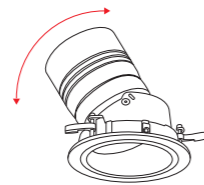

Technical Parameter

Input voltage	AC230V 50HZ
Light source	CREE/CITIZEN/TRIDONIC COB LEDs
LED drivers	PHILIPS/OSRAM/TRIDONIC
Dimming	CASAMBI/ZigBee/Triac/1-10V/DALI
Housing color	White+Black
Function	Adjustable
Lumens	110-120LM/W
CCT	2700K/3000K/3500K/4000K/5000K
Beam angle	20°/30°/40°
Color rendering index	CRI≥80/90 (CRI97 is available)
Material	Die-casting Aluminum
Life-span	50 000 hours

Model Selection

Model	Power	Lumens	Dimensions	Hole cutting
UPL-ADJ7-15W-125mm	15W	1652lm	Dia135*H175mm	Dia125mm
UPL-ADJ7-20W-125mm	20W	2216lm	Dia135*H175mm	Dia125mm
UPL-ADJ7-25W-125mm	25W	2841lm	Dia135*H175mm	Dia125mm
UPL-ADJ7-25W-150mm	25W	2838lm	Dia160*H185mm	Dia150mm
UPL-ADJ7-30W-150mm	30W	3356lm	Dia160*H185mm	Dia150mm
UPL-ADJ7-35W-150mm	35W	3941lm	Dia160*H185mm	Dia150mm

Function

Adjustable