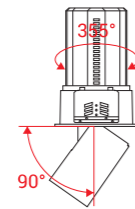

Technical Parameter

Input voltage	AC230V 50HZ
Light source	CREE/CITIZEN/TRIDONIC COB LEDs
LED drivers	PHILIPS/OSRAM/TRIDONIC
Dimming	CASAMBI/ZigBee/Triac/1-10V/DALI
Housing color	White+Black
Function	Retractable & Adjustable & Rotatable
Lumens	110-120LM/W
CCT	2700K/3000K/3500K/4000K/5000K
Beam angle	10°/15°/24°/36°/50°
Color rendering index	CRI≥80/90 (CRI97 is available)
Material	Die-casting Aluminum
Life-span	50 000 hours

Model Selection

Model	Power	Lumens	Dimensions	Hole cutting
UPL-6W-ROBO-S1	6W	668lm	L63.5*W63.5*H94mm	L55*W55mm
UPL-10W-ROBO-S1	10W	1124lm	L84.5*W84.5*H116mm	L75*W75mm
UPL-15W-ROBO-S1	15W	1684lm	L104.5*W104.5*H144mm	L95*W95mm

Function

Tilt 90° & Rotatable 355°