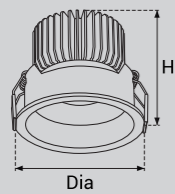

Model Selection

Model	Power	Lumens	Dimensions	Hole cutting
UPL-ADJ-10W-E	10W	1125lm	Dia80*H70mm	Dia70-75mm

Function

1800K 3000K

Dim-to-warm (Optional)

Tilt 30°

HOTEL
LED DOWNLIGHT

Technical Parameter