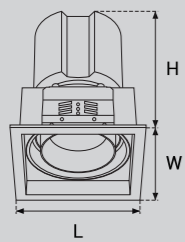

Technical Parameter

Input voltage	AC230V 50HZ
Light source	CREE/CITIZEN/TRIDONIC COB LEDs
LED drivers	PHILIPS/OSRAM/TRIDONIC
Dimming	CASAMBI/ZigBee/Triac/1-10V/DALI
Housing color	White+Black
Function	Adjustable & Trim changeable
Lumens	110-120LM/W
CCT	2700K/3000K/3500K/4000K/5000K
Beam angle	8°/15°/24°/36°/60°
Color rendering index	CRI≥80/90 (CRI97 is available)
Material	Die-casting Aluminum
Life-span	50 000 hours

Model Selection

Model	Power	Lumens	Dimensions	Hole cutting
UPL-6W-ROCKET-S1	6W	673lm	L63.5*W63.5*H88mm	L55*W55mm
UPL-15W-ROCKET-S1	15W	1679lm	L84*W84*H112mm	L75*W75mm
UPL-30W-ROCKET-S1	30W	3369lm	L104.5*W104.5*H144mm	L95*W95mm

Function

Adjustable

ROCKET
LED SPOTLIGHT

Technical Parameter

Input voltage	AC230V 50HZ
Light source	CREE/CITIZEN/TRIDONIC COB LEDs
LED drivers	PHILIPS/OSRAM/TRIDONIC
Dimming	CASAMBI/ZigBee/Triac/1-10V/DALI
Housing color	White+Black
Function	Adjustable & Trim changeable
Feature	Trimless & Frameless
Lumens	110-120LM/W
CCT	2700K/3000K/3500K/4000K/5000K
Beam angle	8°/15°/24°/36°/60°
Color rendering index	CRI≥80/90 (CRI97 is available)
Material	Die-casting Aluminum
Life-span	50 000 hours

Model Selection

Model	Power	Lumens	Dimensions	Hole cutting
UPL-6W-ROCKET-TLS1	6W	673lm	L53.8*W53.8*H88mm	L55*W55mm
UPL-15W-ROCKET-TLS1	15W	1679lm	L73.5*W73.5*H112mm	L75*W75mm
UPL-30W-ROCKET-TLS1	30W	3369lm	L93.5*W93.5*H144mm	L95*W95mm

Function

Adjustable

ROCKET
LED SPOTLIGHT