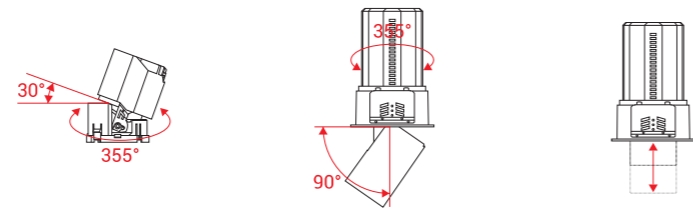

Technical Parameter

Input voltage	AC230V 50HZ
Light source	CREE/CITIZEN/TRIDONIC COB LEDs
LED drivers	PHILIPS/OSRAM/TRIDONIC
Dimming	CASAMBI/ZigBee/Triac/1-10V/DALI
Housing color	White+Black
Function	Adjustable & Rotatable
Lumens	110-120LM/W
CCT	2700K/3000K/3500K/4000K/5000K
Beam angle	15°/24°/36°/60°
Color rendering index	CRI≥80/90 (CRI97 is available)
Material	Die-casting Aluminum
Life-span	50 000 hours

Model Selection

Model	Power	Lumens	Dimensions	Hole cutting
UPL-2x6W-FOSSIL2-A	2x6W	1340lm	L139.5*W78*H88mm	L125*W65mm
UPL-2x10W-FOSSIL2-A	2x10W	2247lm	L193.8*W104*H112mm	L180*W90mm
UPL-2x15W-FOSSIL2-A	2x15W	3379lm	L238.5*W124.5*H144mm	L225*W110mm

Function

Adjustable

Tilt 90° & Rotatable 355°

Telescoping