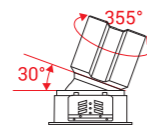

Function

Adjustable