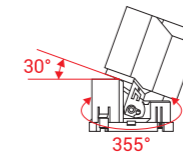

Technical Parameter

Input voltage	AC230V 50HZ
Light source	CREE/CITIZEN/TRIDONIC COB LEDs
LED drivers	PHILIPS/OSRAM/TRIDONIC
Dimming	CASAMBI/ZigBee/Triac/1-10V/DALI
Housing color	White+Black
Reflectors	White/Black/Silver/Chrome/dark Chrome/Golden
Function	Adjustable & Trim changeable
Feature	Trimless & Frameless
Lumens	110-120LM/W
CCT	2700K/3000K/3500K/4000K/5000K
Beam angle	15°/24°/36°/60°
Color rendering index	CRI≥80/90 (CRI97 is available)
Material	Die-casting Aluminum
Life-span	50 000 hours

Model Selection

Model	Power	Lumens	Dimensions	Hole cutting
UPL-6W-ART-TLS1	6W	668lm	L53,8*W53,8*H88mm	L55*W55mm
UPL-10W-ART-TLS1	10W	1124lm	L73.5*W73.5*H112mm	L75*W75mm
UPL-15W-ART-TLS1	15W	1684lm	L93,6*W93,6*H144mm	L95*W95mm

Function

Adjustable & Trim changeable

Technical Parameter

Input voltage	AC230V 50HZ
Light source	CREE/CITIZEN/TRIDONIC COB LEDs
LED drivers	PHILIPS/OSRAM/TRIDONIC
Dimming	CASAMBI/ZigBee/Triac/1-10V/DALI
Housing color	White+Black
Function	Adjustable & Trim changeable
Feature	Trimless & Frameless
Lumens	110-120LM/W
CCT	2700K/3000K/3500K/4000K/5000K
Beam angle	15°/24°/36°/60°
Color rendering index	CRI≥80/90 (CRI97 is available)
Material	Die-casting Aluminum
Life-span	50 000 hours

Model Selection

Model	Power	Lumens	Dimensions	Hole cutting
UPL-10W-ART-TL1-O	10W	1130lm	L73.5*W73.5*H112mm	L75*W75mm
UPL-10W-ART-TL1-R	10W	1123lm	L73.5*W73.5*H112mm	L75*W75mm
UPL-10W-ART-TL1-R	10W	1127lm	L73.5*W73.5*H112mm	L75*W75mm

Function

Adjustable & Trim changeable

ART LED DOWNLIGHTS