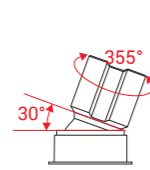

Function

Adjustable