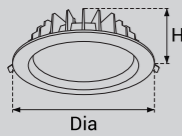

MF
LED DOWNLIGHT