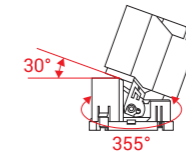

Function

Adjustable & Trim changeable