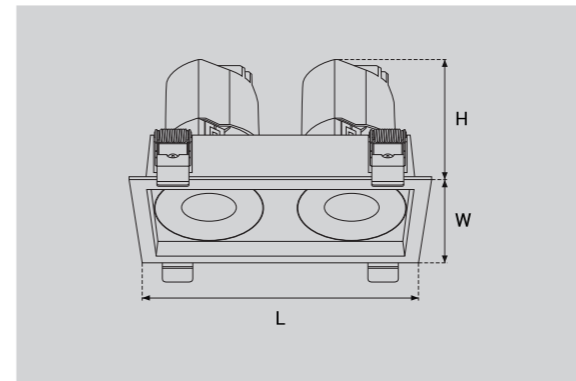

ART

LED DOWNLIGHTS

Technical Parameter

Input voltage	AC230V 50HZ
Light source	CREE/CITIZEN/TRIDONIC COB LEDs
LED drivers	PHILIPS/OSRAM/TRIDONIC
Dimming	CASAMBI/ZigBee/Triac/1-10V/DALI
Housing color	White+Black
Function	Adjustable & Trim changeable
Lumens	110-120LM/W
CCT	2700K/3000K/3500K/4000K/5000K
Beam angle	15°/24°/36°/60°
Color rendering index	CRI≥80/90 (CRI97 is available)
Material	Die-casting Aluminum
Life-span	50 000 hours

Model Selection

Model	Power	Lumens	Dimensions	Hole cutting
UPL-2x10W-ART-S2-O	2X10W	2235lm	L180*W90.5*H112mm	L165*W75mm
UPL-2x10W-ART-S2-R	2X10W	2236lm	L180*W90.5*H112mm	L165*W75mm

Function

Adjustable & Trim changeable