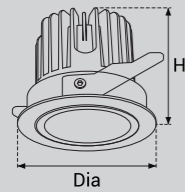

Model Selection

Model	Power	Lumens	Dimensions	Hole cutting
UPL-6W-TEC	6W	693lm	Dia83*H68mm	Dia75mm
UPL-10W-TEC	10W	1125lm	Dia100*H77mm	Dia95mm
UPL-15W-TEC	15W	1699lm	Dia100*H77mm	Dia95mm

Function

TEC LED DOWNLIGHT