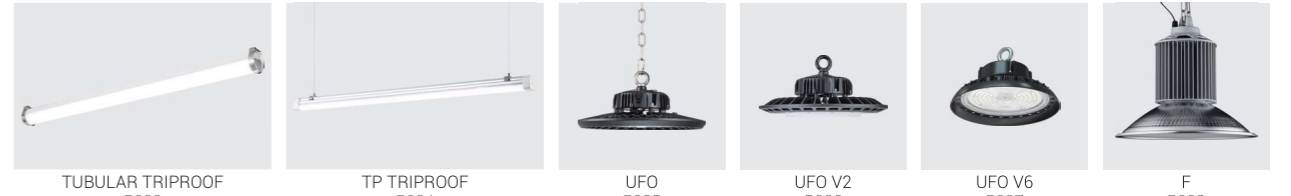

LED WALL LAMP

OUTDOOR
P200

SENSOR CORNER
P201

OUTDOOR
P202

LED OUTDOOR

TUBULAR TRIPROOF
P203

TP TRIPROOF
P204

UFO
P205