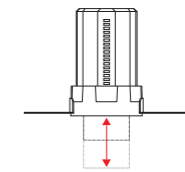

Telescoping