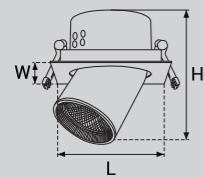

RECESSED LED SPOTLIGHTS

Technical Parameter

Input voltage	AC230V 50HZ
Light source	CREE/CITIZEN/TRIDONIC COB LEDs
LED drivers	PHILIPS/OSRAM/TRIDONIC
Dimming	CASAMBI/ZigBee/Triac/1-10V/DALI
Housing color	White+Black
Function	Adjustable
Lumens	110-120LM/W
CCT	2700K/3000K/3500K/4000K/5000K
Beam angle	15°/30°/45°/60°
Color rendering index	CRI≥80/90 (CRI97 is available)
Material	Die-casting Aluminum
Life-span	50 000 hours

Model Selection

Model	Power	Lumens	Dimensions	Hole cutting
UPL-IORS-20W-135	20W	2238lm	L145*W145*H123mm	L135*W135mm
UPL-IORS-25W-135	25W	2785lm	L145*W145*H123mm	L135*W135mm
UPL-IORS-30W-145	30W	3362lm	L160*W160*H137mm	L145*W145mm
UPL-IORS-35W-145	35W	3920lm	L160*W160*H137mm	L145*W145mm
UPL-IORS-40W-155	40W	4478lm	L170*W170*H162mm	L155*W155mm
UPL-IORS-45W-155	45W	5001lm	L170*W170*H162mm	L155*W155mm