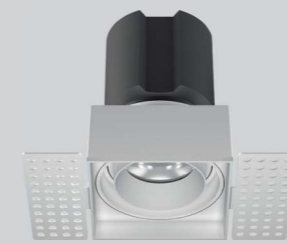

ROCKET
LED SPOTLIGHT