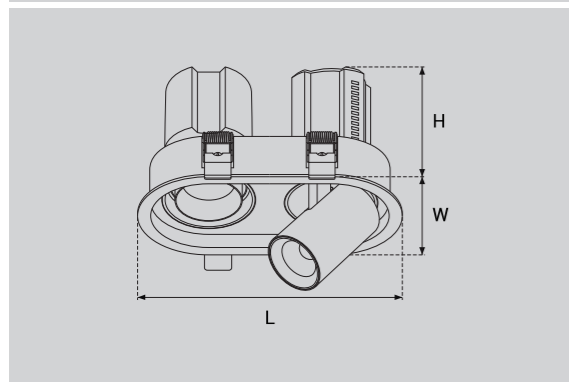

Function

Adjustable

Tilt 90° & Rotatable 355°

Telescoping

FOSSIL LED DOWNLIGHT

FOSSIL LED DOWNLIGHT

FOSSIL

LED DOWNLIGHT