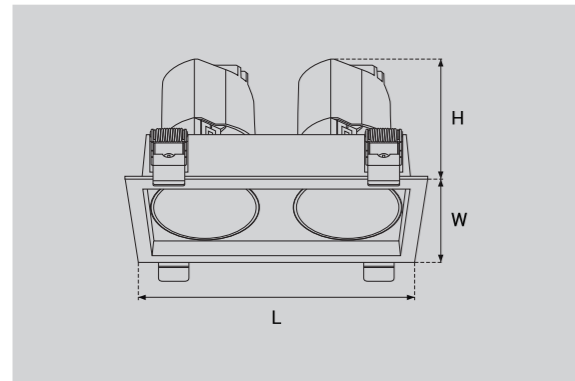

ART

LED DOWNLIGHTS

Technical Parameter

Input voltage	AC230V 50HZ
Light source	CREE/CITIZEN/TRIDONIC COB LEDs
LED drivers	PHILIPS/OSRAM/TRIDONIC
Dimming	CASAMBI/ZigBee/Triac/1-10V/DALI
Housing color	White+Black
Reflectors	White/Black/Silver/Chrome/dark Chrome/Golden
Function	Adjustable & Trim changeable
Lumens	110-120LM/W
CCT	2700K/3000K/3500K/4000K/5000K
Beam angle	15°/24°/36°/60°
Color rendering index	CRI≥80/90 (CRI97 is available)
Material	Die-casting Aluminum
Life-span	50 000 hours

Model Selection

Model	Power	Lumens	Dimensions	Hole cutting
UPL-2x6W-ART-S2	2x6W	1340lm	L129.5*W68.5*H88mm	L120*W60mm
UPL-2x10W-ART-S2	2x10W	2236lm	L180*W90.5*H112mm	L165*W75mm
UPL-2x15W-ART-S2	2x15W	3390lm	L198*W104.5*H144mm	L190*W95mm

Function

Adjustable & Trim changeable