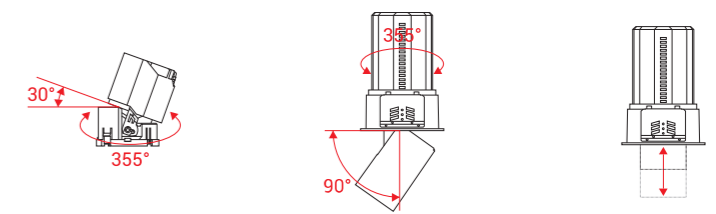

Function

Adjustable

Tilt 90° & Rotatable 355°

Telescoping