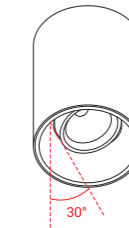

V2 SURFACE LED DOWNLIGHT

Technical Parameter

Input voltage	AC230V 50HZ
Light source	CREE/CITIZEN/TRIDONIC COB LEDs
LED drivers	PHILIPS/OSRAM/TRIDONIC
Dimming	CASAMBI/ZigBee/Triac/1-10V/DALI
Housing color	White/Grey/Black
Reflector color	White/Black/Silver/Mirror
Function	Dim-to-warm 1800K-3000K (10W)
Waterproof Grade	IP65
Lumens	110-120LM/W
CCT	2700K/3000K/3500K/4000K/5000K
Color rendering index	CRI≥80/90 (CRI97 is available)
Beam angle	20°/45°
Material	Die-casting Aluminum
Life-span	50 000 hours

Model Selection

Model	Power	Lumens	Dimensions
UPL-10W-V2	10W	1165lm	Dia75*H100mm
UPL-20W-V2	20W	2220lm	Dia95*H152mm
UPL-30W-V2	30W	3316lm	Dia115*H152mm
UPL-40W-V2	40W	4429lm	Dia140*H162mm
UPL-50W-V2	50W	5625lm	Dia170*H182mm
UPL-60W-V2	60W	6720lm	Dia205*H212mm
UPL-80W-V2	80W	8952lm	Dia205*H212mm

Function

1800K 3000K

Dim-to-warm (10W)

Installation

ADJUSTABLE SURFACE LED DOWNLIGHTS

Technical Parameter

Input voltage	AC230V 50HZ
Light source	CREE/CITIZEN COB LEDs
LED drivers	PHILIPS
Dimming	CASAMBI/ZigBee/Triac/1-10V/DALI
Housing color	White/Black
Reflectors color	Silver
Waterproof rated	IP20
Installation	Surface/Suspended/Track rail
Lumens	110-120LM/W
CCT	2700K/3000K/3500K/4000K/5000K
Beam angle	15°/24°/40°
Color rendering index	CRI≥80/90 (CRI97 is available)
Material	Die-casting Aluminum
Life-span	50 000 hours

Model Selection

Model	Power	Lumens	Dimensions
UPL-ADJ-12W-Focus	12W	1258lm	Dia75*H150mm
UPL-ADJ-18W-Focus	18W	1866lm	Dia95*H150mm
UPL-ADJ-25W-Focus	25W	2605lm	Dia115*H160mm

Function

Adjustable