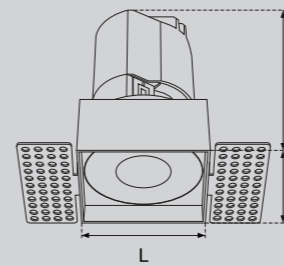

Technical Parameter

Input voltage	AC230V 50HZ
Light source	CREE/CITIZEN/TRIDONIC COB LEDs
LED drivers	PHILIPS/OSRAM/TRIDONIC
Dimming	CASAMBI/ZigBee/Triac/1-10V/DALI
Housing color	White+Black
Reflectors	White/Black/Silver/Chrome/dark Chrome/Golden
Function	Adjustable & Trim changeable
Feature	Trimless & Frameless
Lumens	110-120LM/W
CCT	2700K/3000K/3500K/4000K/5000K
Beam angle	15°/24°/36°/60°
Color rendering index	CRI≥80/90 (CRI97 is available)
Material	Die-casting Aluminum
Life-span	50 000 hours

Model Selection

Model	Power	Lumens	Dimensions	Hole cutting
UPL-6W-ART-TLS1	6W	668lm	L53,8*W53,8*H88mm	L55*W55mm
UPL-10W-ART-TLS1	10W	1124lm	L73.5*W73.5*H112mm	L75*W75mm
UPL-15W-ART-TLS1	15W	1684lm	L93,6*W93,6*H144mm	L95*W95mm

Function

Adjustable & Trim changeable

Technical Parameter

Input voltage	AC230V 50HZ
Light source	CREE/CITIZEN/TRIDONIC COB LEDs
LED drivers	PHILIPS/OSRAM/TRIDONIC
Dimming	CASAMBI/ZigBee/Triac/1-10V/DALI
Housing color	White+Black
Function	Adjustable & Trim changeable
Feature	Trimless & Frameless
Lumens	110-120LM/W
CCT	2700K/3000K/3500K/4000K/5000K
Beam angle	15°/24°/36°/60°
Color rendering index	CRI≥80/90 (CRI97 is available)
Material	Die-casting Aluminum
Life-span	50 000 hours

Model Selection

Model	Power	Lumens	Dimensions	Hole cutting
UPL-10W-ART-TL1-O	10W	1130lm	L73.5*W73.5*H112mm	L75*W75mm
UPL-10W-ART-TL1-R	10W	1123lm	L73.5*W73.5*H112mm	L75*W75mm
UPL-10W-ART-TL1-R	10W	1127lm	L73.5*W73.5*H112mm	L75*W75mm

Function

Adjustable & Trim changeable

ART LED DOWNLIGHTS