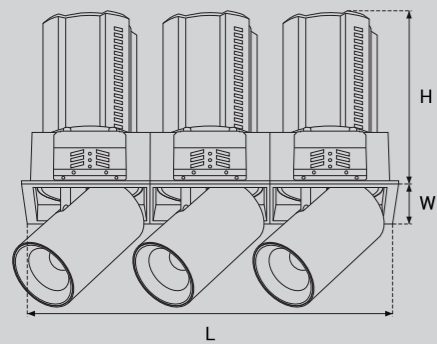

Technical Parameter

Input voltage	AC230V 50HZ
Light source	CREE/CITIZEN/TRIDONIC COB LEDs
LED drivers	PHILIPS/OSRAM/TRIDONIC
Dimming	CASAMBI/ZigBee/Triac/1-10V/DALI
Housing color	White+Black
Function	Retractable & Adjustable & Rotatable
Lumens	110-120LM/W
CCT	2700K/3000K/3500K/4000K/5000K
Beam angle	10°/15°/24°/36°/50°
Color rendering index	CRI≥80/90 (CRI97 is available)
Material	Die-casting Aluminum
Life-span	50 000 hours

Model Selection

Model	Power	Lumens	Dimensions	Hole cutting
UPL-3x6W-ROBO-S3	3x6W	2019lm	L171*W63.5*H94mm	L163*W55mm
UPL-3x10W-ROBO-S3	3x10W	3396lm	L231.5*W84.5*H116mm	L220*W75mm
UPL-3x15W-ROBO-S3	3x15W	5010lm	L293.5*W104.5*H144mm	L285*W95mm

Function