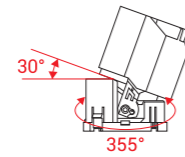

Technical Parameter

Input voltage	AC230V 50HZ
Light source	CREE/CITIZEN/TRIDONIC COB LEDs
LED drivers	PHILIPS/OSRAM/TRIDONIC
Dimming	CASAMBI/ZigBee/Triac/1-10V/DALI
Housing color	White+Black
Reflectors	White/Black/Silver/Chrome/dark Chrome/Golden
Function	Adjustable & Trim changeable
Feature	Trimless & Frameless
Lumens	110-120LM/W
CCT	2700K/3000K/3500K/4000K/5000K
Beam angle	15°/24°/36°/60°
Color rendering index	CRI≥80/90 (CRI97 is available)
Material	Die-casting Aluminum
Life-span	50 000 hours

Model Selection

Model	Power	Lumens	Dimensions	Hole cutting
UPL-6W-ART-TLS1	6W	668lm	L53,8*W53,8*H88mm	L55*W55mm
UPL-10W-ART-TLS1	10W	1124lm	L73.5*W73.5*H112mm	L75*W75mm
UPL-15W-ART-TLS1	15W	1684lm	L93,6*W93,6*H144mm	L95*W95mm

Function

Adjustable & Trim changeable