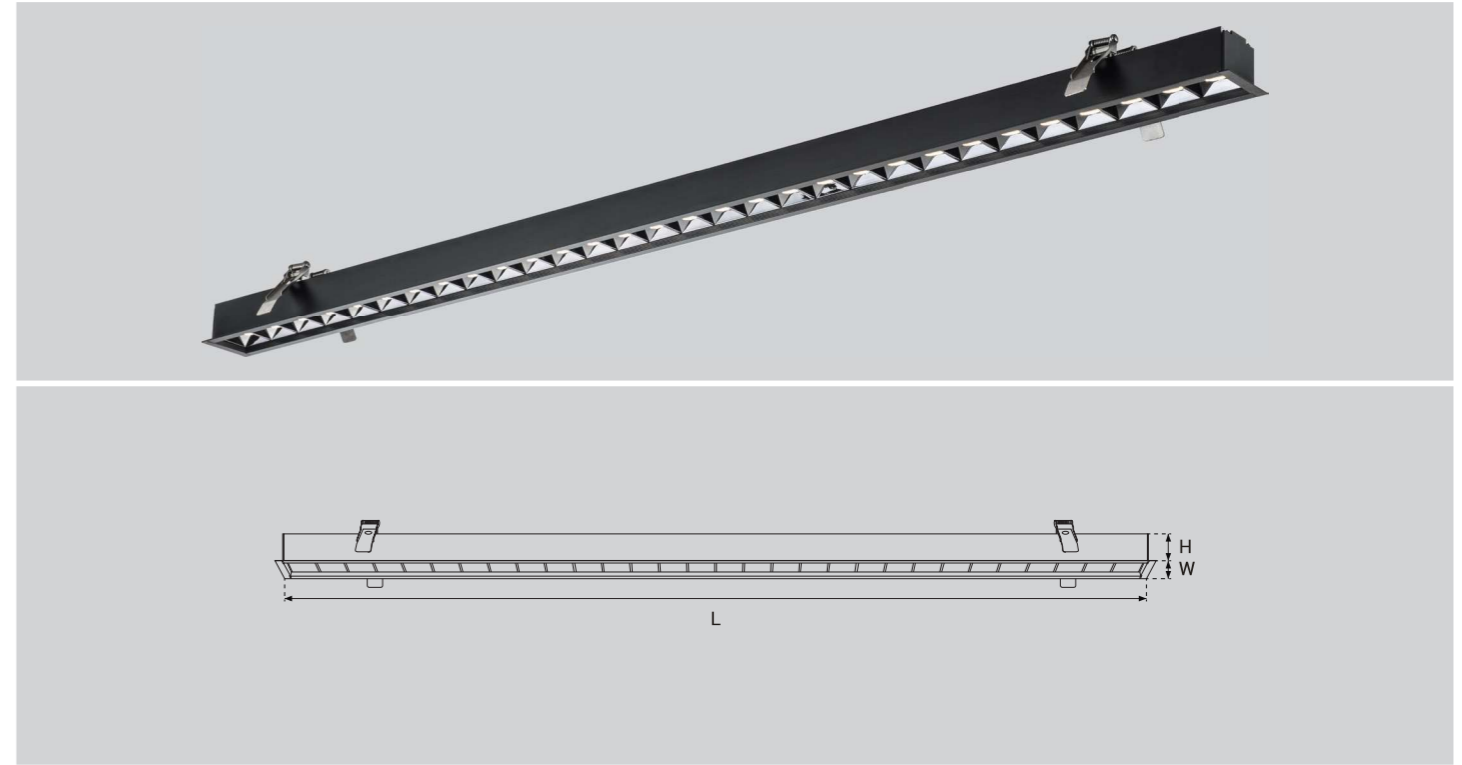

Model Selection					
Model	Power	Lumens	Dimensions	Hole cutting	
UPL-LP-40W-120	40W	4080lm	L1219xW62xH42mm	L1208*W52mm	
UPL-LP-60W-120	60W	6112lm	L1219xW62xH42mm	L1208*W52mm	

RECESSED LINEAR

LED DOWNLIGHTS