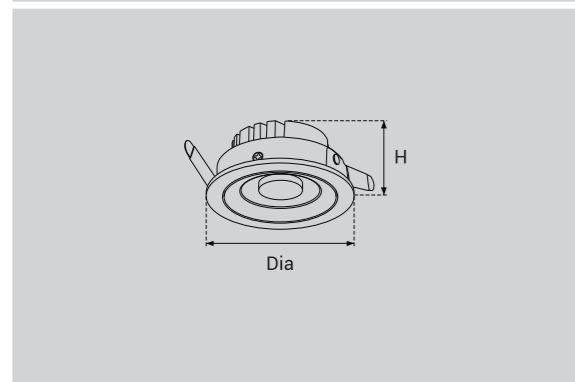

Technical Parameter

Input voltage	AC230V 50HZ
Light source	BRIDGELUX COB LEDs
LED drivers	PHILIPS
Dimming	CASAMBI/ZigBee/Triac/1-10V/DALI
Housing color	White/Black
Function	Adjustable fixture & Dim-to-warm (Optional)
Lumens	110-120LM/W
CCT	2700K/3000K/3500K/4000K/5000K
Beam angle	24°
Color rendering index	CRI≥80/90 (CRI97 is available)
Material	Die-casting Aluminum
Life-span	50 000 hours

Model Selection

Model	Power	Lumens	Dimensions	Hole cutting
UPL-ADJ-10W-MINI	10W	1076lm	Dia85*H35mm	Dia70-75mm

MINI
LED CEILING LIGHTS