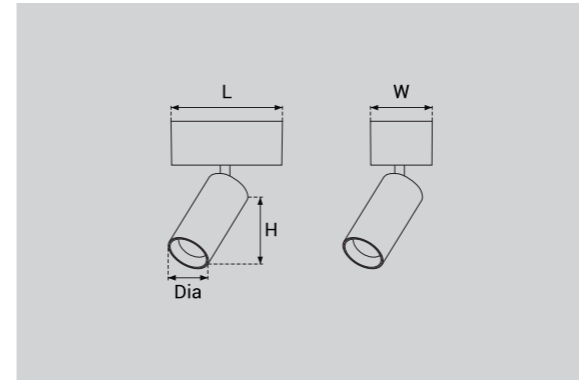

MINO

LED DOWNLIGHT

Technical Parameter

Input voltage	AC230V 50HZ
Light source	CREE/CITIZEN/TRIDONIC COB LEDs
LED drivers	PHILIPS/OSRAM/TRIDONIC
Dimming	CASAMBI/ZigBee/Triac/1-10V/DALI
Housing color	White/Grey/Black
Function	Adjustable
Lumens	110-120LM/W
CCT	2700K/3000K/3500K/4000K/5000K
Beam angle	20°/25°/40°
Color rendering index	CRI≥80/90 (CRI97 is available)
Material	Die-casting Aluminum
Life-span	50 000 hours

Model Selection

Model	Power	Lumens	Dimensions	Surface bas
UPL-DL-15W-MINO	15W	1679lm	Dia58*H130mm	L165*H65mm
UPL-DL-20W-MINO	20W	2236lm	Dia66*H135mm	L165*H65mm

Model Selection

Model	Power	Lumens	Dimensions	Surface bas
UPL-DL-2x15W-MINO	2x15W	3302lm	Dia58*H130mm	L280*W65mm
UPL-DL-2x20W-MINO	2x20W	4519lm	Dia66*H135mm	L280*W65mm