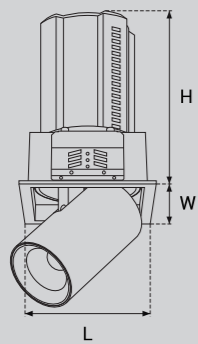

Technical Parameter

Input voltage	AC230V 50HZ
Light source	CREE/CITIZEN/TRIDONIC COB LEDs
LED drivers	PHILIPS/OSRAM/TRIDONIC
Dimming	CASAMBI/ZigBee/Triac/1-10V/DALI
Housing color	White+Black
Function	Retractable & Adjustable & Rotatable
Lumens	110-120LM/W
CCT	2700K/3000K/3500K/4000K/5000K
Beam angle	10°/15°/24°/36°/50°
Color rendering index	CRI≥80/90 (CRI97 is available)
Material	Die-casting Aluminum
Life-span	50 000 hours

Model Selection

Model	Power	Lumens	Dimensions	Hole cutting
UPL-6W-ROBO-S1	6W	668lm	L63.5*W63.5*H94mm	L55*W55mm
UPL-10W-ROBO-S1	10W	1124lm	L84.5*W84.5*H116mm	L75*W75mm
UPL-15W-ROBO-S1	15W	1684lm	L104.5*W104.5*H144mm	L95*W95mm

Function

ROBO
LED SPOTLIGHT

Technical Parameter

Input voltage	AC230V 50HZ
Light source	CREE/CITIZEN/TRIDONIC COB LEDs
LED drivers	PHILIPS/OSRAM/TRIDONIC
Dimming	CASAMBI/ZigBee/Triac/1-10V/DALI
Housing color	White+Black
Function	Retractable & Adjustable & Rotatable
Feature	Trimless & Frameless
Lumens	110-120LM/W
CCT	2700K/3000K/3500K/4000K/5000K
Beam angle	10°/15°/24°/36°/50°
Color rendering index	CRI≥80/90 (CRI97 is available)
Material	Die-casting Aluminum
Life-span	50 000 hours

Model Selection

Model	Power	Lumens	Dimensions	Hole cutting
UPL-6W-ROBO-TLS1	6W	668lm	L53.8*W53.8*H94mm	L55*W55mm
UPL-10W-ROBO-TLS1	10W	1124lm	L73.5*W73.5*H116mm	L75*W75mm
UPL-15W-ROBO-TLS1	15W	1684lm	L93.6*W93.6*H144mm	L95*W95mm

Function

ROBO
LED SPOTLIGHT