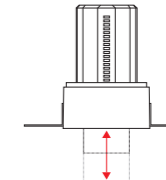

Telescoping