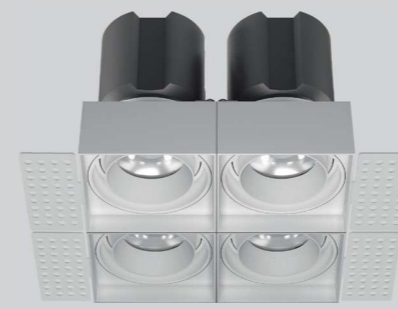

ROCKET LED SPOTLIGHT

Technical Parameter

Input voltage	AC230V 50HZ
Light source	CREE/CITIZEN/TRIDONIC COB LEDs
LED drivers	PHILIPS/OSRAM/TRIDONIC
Dimming	CASAMBI/ZigBee/Triac/1-10V/DALI
Housing color	White+Black
Function	Adjustable & Trim changeable
Feature	Trimless & Frameless
Lumens	110-120LM/W
CCT	2700K/3000K/3500K/4000K/5000K
Beam angle	8°/15°/24°/36°/60°
Color rendering index	CRI≥80/90 (CRI97 is available)
Material	Die-casting Aluminum
Life-span	50 000 hours

Model Selection

Model	Power	Lumens	Dimensions	Hole cutting
UPL-4x6W-ROCKET-TLS4	4x6W	2679lm	L107.6*W107.6*H88mm	L110*W110mm
UPL-4x15W-ROCKET-TLS4	4x15W	6659lm	L147*W147*H112mm	L150*W150mm
UPL-4x30W-ROCKET-TLS4	4x30W	13320lm	L187.2*W187.2*H144mm	L190*W190mm

Function

Adjustable