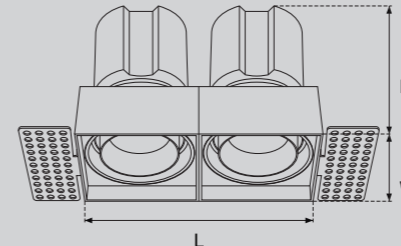

Function

Adjustable