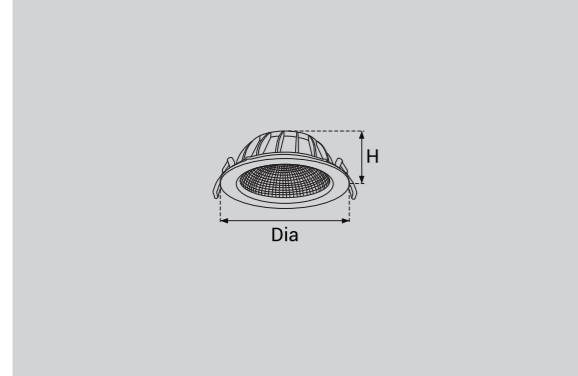

Model Selection

Model	Power	Lumens	Dimensions	Hole cutting
UPL-ADJ-10W-F	10W	1125lm	Dia80*H70mm	Dia70-75mm

Function

1800K 3000K

Dim-to-warm (Optional)

HOTEL
LED DOWNLIGHT

REFLEX LED DOWNLIGHT

Technical Parameter