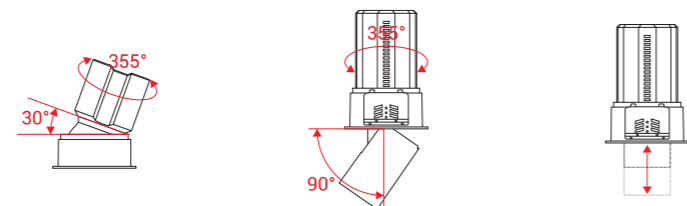

Technical Parameter

Input voltage	AC230V 50HZ
Light source	CREE/CITIZEN/TRIDONIC COB LEDs
LED drivers	PHILIPS/OSRAM/TRIDONIC
Dimming	CASAMBI/ZigBee/Triac/1-10V/DALI
Housing color	White+Black
Function	Adjustable & Rotatable
Lumens	110-120LM/W
CCT	2700K/3000K/3500K/4000K/5000K
Beam angle	15°/24°/36°/60°
Color rendering index	CRI≥80/90 (CRI97 is available)
Material	Die-casting Aluminum
Life-span	50 000 hours

Model Selection

Model	Power	Lumens	Dimensions	Hole cutting
UPL-2x6W-FOSSIL2-C	2x6W	1340lm	L139.5*W78*H88mm	L125*W65mm
UPL-2x10W-FOSSIL2-C	2x10W	2247lm	L193.8*W104*H112mm	L180*W90mm
UPL-2x15W-FOSSIL2-C	2x15W	3379lm	L238.5*W124.5*H144mm	L225*W110mm

Function

Adjustable

Tilt 90° & Rotatable 355°

Telescoping