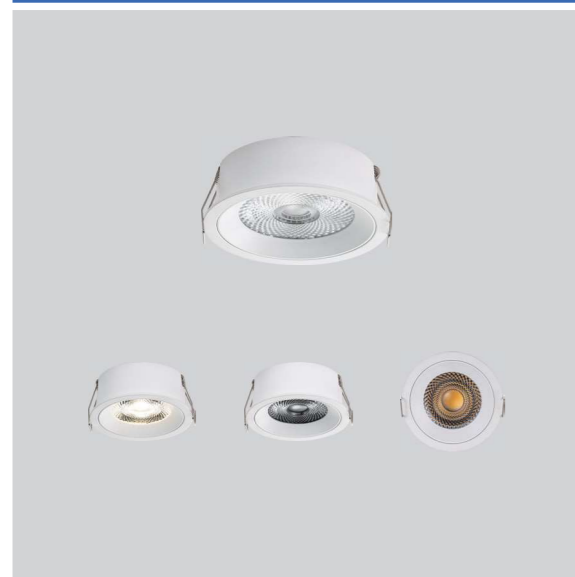

Technical Parameter

Input voltage	AC230V 50HZ
Light source	CITIZEN COB LEDs
LED drivers	PHILIPS
Dimming	CASAMBI/ZigBee/Triac/1-10V/DALI
Housing color	White/Black
Function	Dim-to-warm (Optional)
Lumens	110-120LM/W
CCT	2700K/3000K/3500K/4000K/5000K
Beam angle	15°/24°/36°/60°
Color rendering index	CRI≥80/90 (CRI97 is available)
Material	Die-casting Aluminum
Life-span	50 000 hours

Model Selection

Model	Power	Lumens	Dimensions	Hole cutting
UPL-CL-6W-SLIM	6W	620lm	Dia62*H25mm	Dia55mm
UPL-CL-9W-SLIM	9W	928lm	Dia72*H28mm	Dia60-65mm
UPL-CL-12W-SLIM	12W	1279lm	Dia83*H31mm	Dia70-75mm
UPL-CL-15W-SLIM	15W	1605lm	Dia105*H34.5mm	Dia90-95mm

MINI
LED CEILING LIGHTS