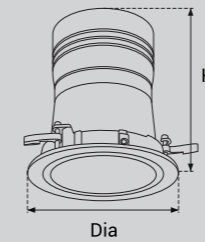

Model Selection

Model	Power	Lumens	Dimensions	Hole cutting
UPL-DL-15W-HD-125mm	15W	1652lm	Dia135*H175mm	Dia125mm
UPL-DL-20W-HD-125mm	20W	2216lm	Dia135*H175mm	Dia125mm
UPL-DL-25W-HD-125mm	25W	2841lm	Dia135*H175mm	Dia125mm
UPL-DL-25W-HD-150mm	25W	2838lm	Dia160*H185mm	Dia150mm
UPL-DL-30W-HD-150mm	30W	3356lm	Dia160*H185mm	Dia150mm
UPL-DL-35W-HD-150mm	35W	3941lm	Dia160*H185mm	Dia150mm