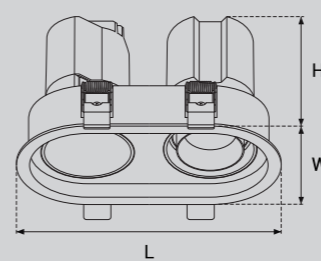

Technical Parameter

Input voltage	AC230V 50HZ
Light source	CREE/CITIZEN/TRIDONIC COB LEDs
LED drivers	PHILIPS/OSRAM/TRIDONIC
Dimming	CASAMBI/ZigBee/Triac/1-10V/DALI
Housing color	White+Black
Function	Adjustable & Rotatable
Lumens	110-120LM/W
CCT	2700K/3000K/3500K/4000K/5000K
Beam angle	15°/24°/36°/60°
Color rendering index	CRI≥80/90 (CRI97 is available)
Material	Die-casting Aluminum
Life-span	50 000 hours

Model Selection

Model	Power	Lumens	Dimensions	Hole cutting
UPL-2x6W-FOSSIL2-A	2x6W	1340lm	L139.5*W78*H88mm	L125*W65mm
UPL-2x10W-FOSSIL2-A	2x10W	2247lm	L193.8*W104*H112mm	L180*W90mm
UPL-2x15W-FOSSIL2-A	2x15W	3379lm	L238.5*W124.5*H144mm	L225*W110mm

Function

Technical Parameter

Input voltage	AC230V 50HZ
Light source	CREE/CITIZEN/TRIDONIC COB LEDs
LED drivers	PHILIPS/OSRAM/TRIDONIC
Dimming	CASAMBI/ZigBee/Triac/1-10V/DALI
Housing color	White+Black
Function	Adjustable & Rotatable
Lumens	110-120LM/W
CCT	2700K/3000K/3500K/4000K/5000K
Beam angle	15°/24°/36°/60°
Color rendering index	CRI≥80/90 (CRI97 is available)
Material	Die-casting Aluminum
Life-span	50 000 hours

Model Selection

Model	Power	Lumens	Dimensions	Hole cutting
UPL-2x6W-FOSSIL2-B	2x6W	1340lm	L139.5*W78*H88mm	L125*W65mm
UPL-2x10W-FOSSIL2-B	2x10W	2247lm	L193.8*W104*H112mm	L180*W90mm
UPL-2x15W-FOSSIL2-B	2x15W	3379lm	L238.5*W124.5*H144mm	L225*W110mm

Function

FOSSIL LED DOWNLIGHT

FOSSIL LED DOWNLIGHT