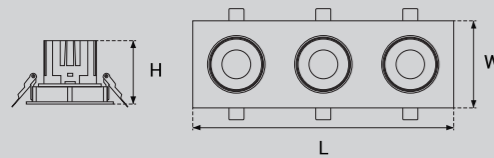

Technical Parameter

Input voltage	AC230V 50HZ
Light source	CREE/CITIZEN/TRIDONIC COB LEDs
LED drivers	PHILIPS/OSRAM/TRIDONIC
Dimming	CASAMBI/ZigBee/Triac/1-10V/DALI
Housing color	White
Reflector color	White/Black
Function	Rotatable 360° & Tilt 30°
Lumens	110-120LM/W
CCT	2700K/3000K/3500K/4000K/5000K
Beam angle	15°/24°/36°/60°
Color rendering index	CRI≥80/90 (CRI97 is available)
Material	Die-casting Aluminum
Life-span	50 000 hours

Model Selection

Model	Power	Lumens	Dimensions	Hole cutting
UPL-GDL-3x12W-S	3x12W	4003lm	L350*W115*H70mm	L335*W100mm
UPL-GDL-3x20W-S	3x20W	6779lm	L417*W138*H85mm	L400*W125mm
UPL-GDL-3x30W-S	3x30W	9976lm	L495*W163*H97mm	L480*W150mm

Function

Rotatable 360°

Tilt 30°

Accessories

Honey Comb