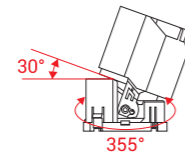

Technical Parameter

Input voltage	AC230V 50HZ
Light source	CREE/CITIZEN/TRIDONIC COB LEDs
LED drivers	PHILIPS/OSRAM/TRIDONIC
Dimming	CASAMBI/ZigBee/Triac/1-10V/DALI
Housing color	White+Black
Reflectors	White/Black/Silver/Chrome/dark Chrome/Golden
Function	Adjustable & Trim changeable
Feature	Trimless & Frameless
Lumens	110-120LM/W
CCT	2700K/3000K/3500K/4000K/5000K
Beam angle	15°/24°/36°/60°
Color rendering index	CRI≥80/90 (CRI97 is available)
Material	Die-casting Aluminum
Life-span	50 000 hours

Model Selection

Model	Power	Lumens	Dimensions	Hole cutting
UPL-2x6W-ART-TL2	2x6W	1341lm	L125.5*W64.5*H88mm	L128*W68mm
UPL-2x10W-ART-TL2	2x10W	2248lm	L176.9*W87.4*H112mm	L180*W90mm
UPL-2x15W-ART-TL2	2x15W	3392lm	L221.5*W107.5*H144mm	L225*W110mm

Function

Adjustable & Trim changeable