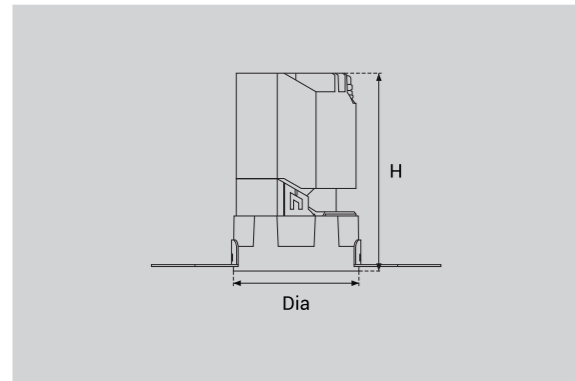

Model Selection

Model	Power	Lumens	Dimensions	Hole cutting
UPL-10W-ART1-O	10W	1130lm	Dia84*H112mm	Dia75mm
UPL-10W-ART1-R	10W	1124lm	Dia84*H112mm	Dia75mm

Function

Adjustable & Trim changeable

ART

LED DOWNLIGHTS