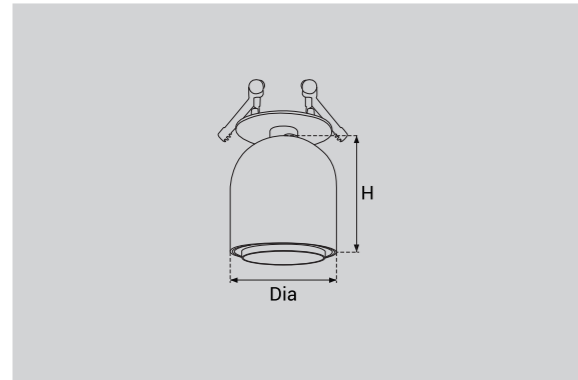

EYE

LED SPOTLIGHTS

Technical Parameter

Input voltage	AC230V 50HZ
Light source	CREE/CITIZEN/TRIDONIC COB LEDs
LED drivers	PHILIPS/OSRAM/TRIDONIC
Dimming	CASAMBI/ZigBee/Triac/1-10V/DALI
Housing color	White/Black
Lumens	110-120LM/W
CCT	2700K/3000K/3500K/4000K/5000K
Beam angle	15°/25°/36°
Color rendering index	CRI≥80/90 (CRI97 is available)
Material	Die-casting Aluminum
Life-span	50 000 hours

Model Selection

Model	Power	Lumens	Dimensions	Hole cutting
UPL-DL-20W-EYE	20W	2245lm	Dia80*H95mm	Dia70mm
UPL-DL-30W-EYE	30W	3319lm	Dia95*H110mm	Dia85mm

Model Selection

Model	Power	Lumens	Dimensions
UPL-DL-20W-EYE-SM	20W	2245lm	Dia80*H95mm
UPL-DL-30W-EYE-SM	30W	3319lm	Dia95*H110mm