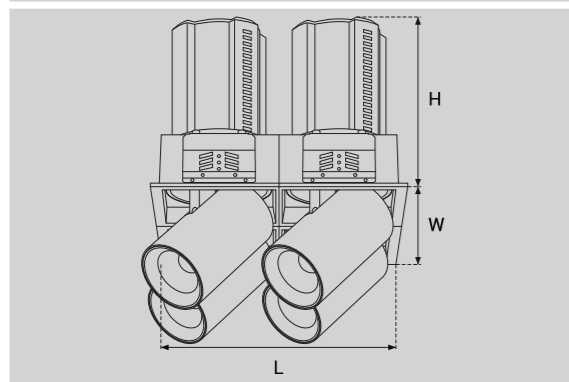

ROBO LED SPOTLIGHT