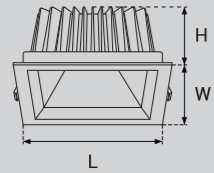

CAMELLIA LED DOWNLIGHTS

Technical Parameter

Input voltage	AC230V 50HZ
Light source	CREE COB LEDs
LED drivers	TRIDONIC/PHILIPS/OSARM/TCI
Dimming	CASAMBI/ZigBee/Triac/1-10V/DALI
Housing color	White
Waterproof Grade	IP65
Lumens	110-120LM/W
CCT	2700K/3000K/3500K/4000K/5000K
Beam angle	60°
Color rendering index	CRI≥80/90 (CRI97 is available)
Material	Die-casting Aluminum
Life-span	50 000 hours

Model Selection

Model	Power	Lumens	Dimensions	Hole cutting
UPL-DL-15W-CAMELLIA-IP65	15W	1554lm	L110*W110*H59mm	L90*W90mm
UPL-DL-20W-CAMELLIA-IP65	20W	2061lm	L127*W127*H70mm	L110*W110mm
UPL-DL-30W-CAMELLIA-IP65	30W	3067lm	L165*W165*H80mm	L145*W145mm
UPL-DL-45W-CAMELLIA-IP65	45W	4589lm	L220*W220*H90mm	L200*W200mm