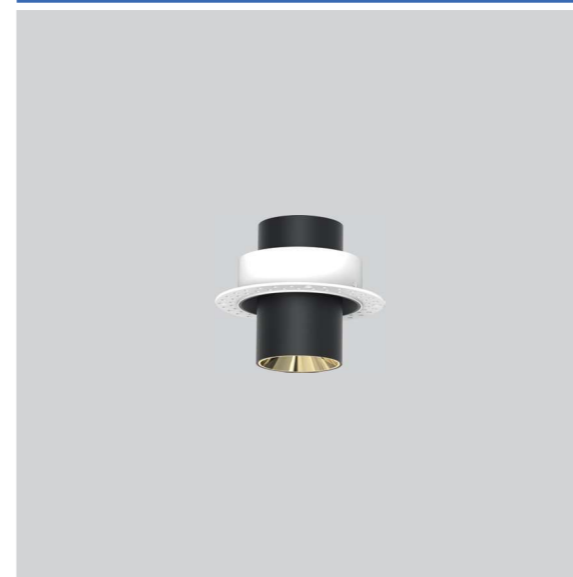

ADJ2
LED DOWNLIGHTS