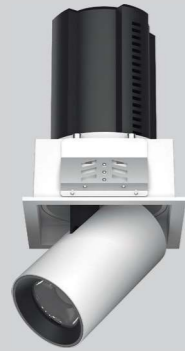

Function

Tilt 90° & Rotatable 355°

Telescoping

ROBO
LED SPOTLIGHT

Technical Parameter

Input voltage	AC230V 50HZ
Light source	CREE/CITIZEN/TRIDONIC COB LEDs
LED drivers	PHILIPS/OSRAM/TRIDONIC
Dimming	CASAMBI/ZigBee/Triac/1-10V/DALI
Housing color	White+Black
Function	Retractable & Adjustable & Rotatable
Feature	Trimless & Frameless
Lumens	110-120LM/W
CCT	2700K/3000K/3500K/4000K/5000K
Beam angle	10°/15°/24°/36°/50°
Color rendering index	CRI≥80/90 (CRI97 is available)
Material	Die-casting Aluminum
Life-span	50 000 hours