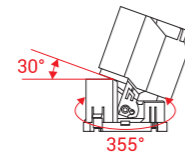

Function

Adjustable & Trim changeable