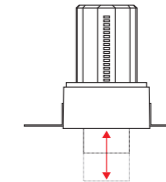

Telescoping