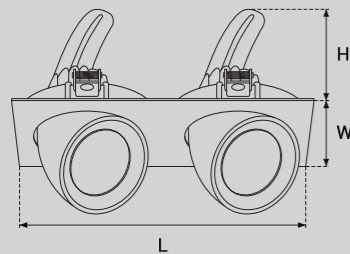

Technical Parameter

Input voltage	AC230V 50HZ
Light source	CREE/CITIZEN/TRIDONIC COB LEDs
LED drivers	PHILIPS/OSRAM/TRIDONIC
Dimming	CASAMBI/ZigBee/Triac/1-10V/DALI
Housing color	White
Function	Retractable & Rotatable
Lumens	110-120LM/W
CCT	2700K/3000K/3500K/4000K/5000K
Beam angle	15°/30°/40°/60°
Color rendering index	CRI≥80/90 (CRI97 is available)
Material	Die-casting Aluminum
Life-span	50 000 hours

Model Selection

Model	Power	Lumens	Dimensions	Hole cutting
UPL-ADJ9-2x10W-S	2x10W	2215lm	L230*W115*H95mm	L215*W100mm
UPL-ADJ9-2x15W-S	2x15W	3302lm	L230*W115*H95mm	L215*W100mm
UPL-ADJ9-2x20W-S	2x20W	4512lm	L278*W138*H120mm	L265*W125mm
UPL-ADJ9-2x25W-S	2x25W	5682lm	L278*W138*H120mm	L265*W125mm
UPL-ADJ9-2x30W-S	2x30W	6693lm	L330*W165*H145mm	L315*W150mm
UPL-ADJ9-2x35W-S	2x35W	7776lm	L330*W165*H145mm	L315*W150mm

Function

Technical Parameter

Input voltage	AC230V 50HZ
Light source	CREE/CITIZEN/TRIDONIC COB LEDs
LED drivers	PHILIPS/OSRAM/TRIDONIC
Dimming	CASAMBI/ZigBee/Triac/1-10V/DALI
Housing color	White
Function	Retractable & Rotatable
Lumens	110-120LM/W
CCT	2700K/3000K/3500K/4000K/5000K
Beam angle	15°/30°/40°/60°
Color rendering index	CRI≥80/90 (CRI97 is available)
Material	Die-casting Aluminum
Life-span	50 000 hours

Model Selection

Model	Power	Lumens	Dimensions	Hole cutting
UPL-ADJ9-3x10W-S	3x10W	3322lm	L350*W115*H95mm	L335*W100mm
UPL-ADJ9-3x15W-S	3x15W	4948lm	L350*W115*H95mm	L335*W100mm
UPL-ADJ9-3x20W-S	3x20W	6762lm	L417*W138*H120mm	L400*W125mm
UPL-ADJ9-3x25W-S	3x25W	8520lm	L417*W138*H120mm	L400*W125mm
UPL-ADJ9-3x30W-S	3x30W	10032lm	L495*W165*H145mm	L480*W150mm
UPL-ADJ9-3x35W-S	3x35W	11665lm	L495*W165*H145mm	L480*W150mm

Function