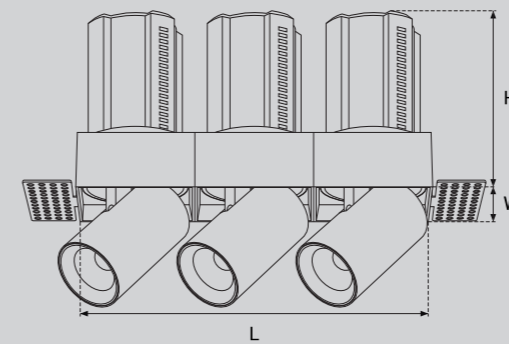

Technical Parameter

Input voltage	AC230V 50HZ
Light source	CREE/CITIZEN/TRIDONIC COB LEDs
LED drivers	PHILIPS/OSRAM/TRIDONIC
Dimming	CASAMBI/ZigBee/Triac/1-10V/DALI
Housing color	White+Black
Function	Retractable & Adjustable & Rotatable
Lumens	110-120LM/W
CCT	2700K/3000K/3500K/4000K/5000K
Beam angle	10°/15°/24°/36°/50°
Color rendering index	CRI≥80/90 (CRI97 is available)
Material	Die-casting Aluminum
Life-span	50 000 hours

Model Selection

Model	Power	Lumens	Dimensions	Hole cutting
UPL-3x6W-ROBO-S3	3x6W	2019lm	L171*W63.5*H94mm	L163*W55mm
UPL-3x10W-ROBO-S3	3x10W	3396lm	L231.5*W84.5*H116mm	L220*W75mm
UPL-3x15W-ROBO-S3	3x15W	5010lm	L293.5*W104.5*H144mm	L285*W95mm

Function

Technical Parameter

Input voltage	AC230V 50HZ
Light source	CREE/CITIZEN/TRIDONIC COB LEDs
LED drivers	PHILIPS/OSRAM/TRIDONIC
Dimming	CASAMBI/ZigBee/Triac/1-10V/DALI
Housing color	White+Black
Function	Retractable & Adjustable & Rotatable
Feature	Trimless & Frameless
Lumens	110-120LM/W
CCT	2700K/3000K/3500K/4000K/5000K
Beam angle	10°/15°/24°/36°/50°
Color rendering index	CRI≥80/90 (CRI97 is available)
Material	Die-casting Aluminum
Life-span	50 000 hours

Model Selection

Model	Power	Lumens	Dimensions	Hole cutting
UPL-3x6W-ROBO-TLS3	3x6W	2019lm	L161.5*W53.8*H94mm	L165*W55mm
UPL-3x10W-ROBO-TLS3	3x10W	3396lm	L220.5*W73.5*H116mm	L225*W75mm
UPL-3x15W-ROBO-TLS3	3x15W	5010lm	L280.8*W93.6*H144mm	L285*W95mm

Function