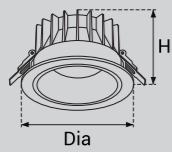

PLUS LED DOWNLIGHT