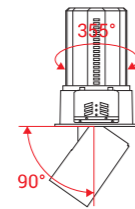

Technical Parameter

Input voltage	AC230V 50HZ
Light source	CREE/CITIZEN/TRIDONIC COB LEDs
LED drivers	PHILIPS/OSRAM/TRIDONIC
Dimming	CASAMBI/ZigBee/Triac/1-10V/DALI
Housing color	White+Black
Function	Retractable & Adjustable & Rotatable
Lumens	110-120LM/W
CCT	2700K/3000K/3500K/4000K/5000K
Beam angle	10°/15°/24°/36°/50°
Color rendering index	CRI≥80/90 (CRI97 is available)
Material	Die-casting Aluminum
Life-span	50 000 hours

Model Selection

Model	Power	Lumens	Dimensions	Hole cutting
UPL-2x6W-ROBO-S2	2x6W	1340lm	L129.5*W68.5*H91mm	L115*W60mm
UPL-2x10W-ROBO-S2	2x10W	2236lm	L180*W90.5*H116mm	L165*W75mm
UPL-2x15W-ROBO-S2	2x15W	3390lm	L223.5*W109.5*H140mm	L205*W95mm

Function

Tilt 90° & Rotatable 355°