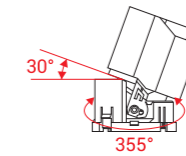

Model Selection

Model	Power	Lumens	Dimensions	Hole cutting
UPL-2x10W-ART-S2-O	2X10W	2235lm	L180*W90.5*H112mm	L165*W75mm
UPL-2x10W-ART-S2-R	2X10W	2236lm	L180*W90.5*H112mm	L165*W75mm

Function

Adjustable & Trim changeable