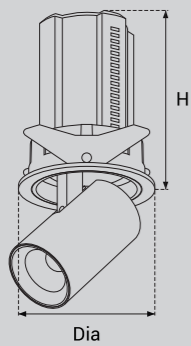

Dia

Technical Parameter

Input voltage	AC230V 50HZ
Light source	CREE/CITIZEN/TRIDONIC COB LEDs
LED drivers	PHILIPS/OSRAM/TRIDONIC
Dimming	CASAMBI/ZigBee/Triac/1-10V/DALI
Housing color	White+Black
Function	Retractable & Adjustable & Rotatable
Lumens	110-120LM/W
CCT	2700K/3000K/3500K/4000K/5000K
Beam angle	10°/15°/24°/36°/50°
Color rendering index	CRI≥80/90 (CRI97 is available)
Material	Die-casting Aluminum
Life-span	50 000 hours

Model Selection

Model	Power	Lumens	Dimensions	Hole cutting
UPL-6W-ROBO1	6W	668lm	Dia61.6*H86mm	Dia55mm
UPL-10W-ROBO1	10W	1124lm	Dia84*H104mm	Dia75mm
UPL-15W-ROBO1	15W	1684lm	Dia110*H127mm	Dia95mm

Function