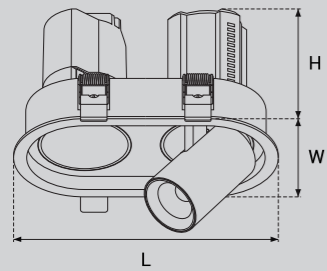

Technical Parameter

Input voltage	AC230V 50HZ
Light source	CREE/CITIZEN/TRIDONIC COB LEDs
LED drivers	PHILIPS/OSRAM/TRIDONIC
Dimming	CASAMBI/ZigBee/Triac/1-10V/DALI
Housing color	White+Black
Function	Adjustable & Rotatable
Lumens	110-120LM/W
CCT	2700K/3000K/3500K/4000K/5000K
Beam angle	15°/24°/36°/60°
Color rendering index	CRI≥80/90 (CRI97 is available)
Material	Die-casting Aluminum
Life-span	50 000 hours

Model Selection

Model	Power	Lumens	Dimensions	Hole cutting
UPL-2x6W-FOSSIL2-A	2x6W	1340lm	L139.5*W78*H88mm	L125*W65mm
UPL-2x10W-FOSSIL2-A	2x10W	2247lm	L193.8*W104*H112mm	L180*W90mm
UPL-2x15W-FOSSIL2-A	2x15W	3379lm	L238.5*W124.5*H144mm	L225*W110mm

Function

Technical Parameter

Input voltage	AC230V 50HZ
Light source	CREE/CITIZEN/TRIDONIC COB LEDs
LED drivers	PHILIPS/OSRAM/TRIDONIC
Dimming	CASAMBI/ZigBee/Triac/1-10V/DALI
Housing color	White+Black
Function	Adjustable & Rotatable
Lumens	110-120LM/W
CCT	2700K/3000K/3500K/4000K/5000K
Beam angle	15°/24°/36°/60°
Color rendering index	CRI≥80/90 (CRI97 is available)
Material	Die-casting Aluminum
Life-span	50 000 hours

Model Selection

Model	Power	Lumens	Dimensions	Hole cutting
UPL-2x6W-FOSSIL2-B	2x6W	1340lm	L139.5*W78*H88mm	L125*W65mm
UPL-2x10W-FOSSIL2-B	2x10W	2247lm	L193.8*W104*H112mm	L180*W90mm
UPL-2x15W-FOSSIL2-B	2x15W	3379lm	L238.5*W124.5*H144mm	L225*W110mm

Function

FOSSIL LED DOWNLIGHT

FOSSIL LED DOWNLIGHT