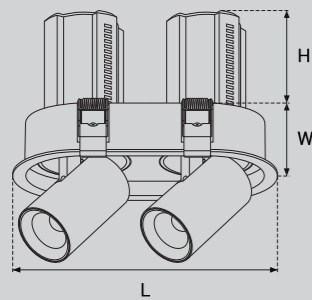

Technical Parameter

Input voltage	AC230V 50HZ
Light source	CREE/CITIZEN/TRIDONIC COB LEDs
LED drivers	PHILIPS/OSRAM/TRIDONIC
Dimming	CASAMBI/ZigBee/Triac/1-10V/DALI
Housing color	White+Black
Function	Retractable & Adjustable & Rotatable
Lumens	110-120LM/W
CCT	2700K/3000K/3500K/4000K/5000K
Beam angle	10°/15°/24°/36°/50°
Color rendering index	CRI≥80/90 (CRI97 is available)
Material	Die-casting Aluminum
Life-span	50 000 hours

Model Selection

Model	Power	Lumens	Dimensions	Hole cutting
UPL-2x6W-ROBO2	2x6W	1340lm	L139.5*W78.5*H91mm	L125*W65mm
UPL-2x10W-ROBO2	2x10W	2236lm	L193.8*W104.3*H116mm	L175*W90mm
UPL-2x15W-ROBO2	2x15W	3390lm	L238.5*W124.5*H140mm	L225*W110mm

Function