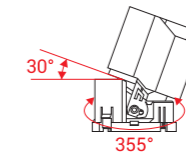

Model Selection

Model	Power	Lumens	Dimensions	Hole cutting
UPL-2x10W-ART2-O	2X10W	2235lm	L193.8*W104*H112mm	L180*W90mm
UPL-2x10W-ART2-R	2X10W	2236lm	L193.8*W104*H112mm	L180*W90mm

Function

Adjustable & Trim changeable