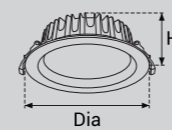

Technical Parameter

Input voltage	AC230V 50HZ
Light source	CREE/CITIZEN/TRIDONIC COB LEDs
LED drivers	PHILIPS/OSRAM/TRIDONIC
Dimming	CASAMBI/ZigBee/Triac/1-10V/DALI
Housing color	White/Black/Grey
Function	3CCT Adjustable 3000K-4000K-6000K (15W/20W/24W)
Lumens	110-120LM/W
CCT	3000K/4000K/5000K
Beam angle	60°
Color rendering index	CRI≥80/90 (CRI97 is available)
Material	Die-casting Aluminum
Life-span	50 000 hours

Model Selection

Model	Power	Lumens	Dimensions	Hole cutting
UPL-DL-7W-MF	7W	872lm	Dia125*H54mm	Dia100mm
UPL-DL-12W-MF	12W	1492lm	Dia140*H48mm	Dia125mm
UPL-DL-15W-MF	15W	1861lm	Dia170*H48mm	Dia145mm
UPL-DL-20W-MF	20W	2447lm	Dia190*H58mm	Dia165-175mm
UPL-DL-24W-MF	24W	2936lm	Dia230*H58mm	Dia200-210mm

Function

15W/20W/24W

MF
LED DOWNLIGHT

Technical Parameter

Input voltage	AC230V 50HZ
Light source	SAMSUNG SMD LEDs
LED drivers	PHILIPS/OSRAM/TRIDONIC
Dimming	CASAMBI/ZigBee/Triac/1-10V/DALI
Housing color	White/Black/Grey
Function	3CCT Adjustable
Lumens	120-130LM/W
CCT	3000K/4200K/5700K
Beam angle	110°
Color rendering index	CRI≥80/90 (CRI97 is available)
Material	Die-casting Aluminum
Life-span	50 000 hours

Model Selection

Model	Power	Lumens	Dimensions	Hole cutting
UPL-DL-MG-6"-20W	20W	2421lm	Dia190*H59mm	Dia160-170mm
UPL-DL-MG-8"-30W	30W	3659lm	Dia230*H72mm	Dia195-210mm

Function

MG
LED DOWNLIGHT