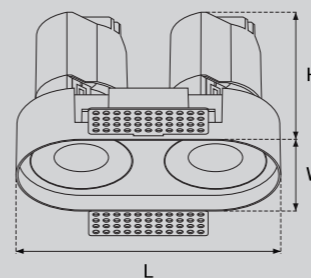

Model Selection

Model	Power	Lumens	Dimensions	Hole cutting
UPL-6W-ART1	6W	668lm	Dia61.6*H88mm	Dia55mm
UPL-10W-ART1	10W	1124lm	Dia84*H112mm	Dia75mm
UPL-15W-ART1	15W	1684lm	Dia110*H144mm	Dia95mm

Function

Adjustable & Trim changeable

Model Selection

Model	Power	Lumens	Dimensions	Hole cutting
UPL-2x6W-ART-TL2	2x6W	1341lm	L125.5*W64.5*H88mm	L128*W68mm
UPL-2x10W-ART-TL2	2x10W	2248lm	L176.9*W87.4*H112mm	L180*W90mm
UPL-2x15W-ART-TL2	2x15W	3392lm	L221.5*W107.5*H144mm	L225*W110mm

Model Selection

Model	Power	Lumens	Dimensions	Hole cutting
UPL-2x10W-ART-TL2-O	2x10W	2242lm	L176.9*W87.4*H112mm	L180*W90mm
UPL-2x10W-ART-TL2-R	2x10W	2245lm	L176.9*W87.4*H112mm	L180*W90mm

Function

Adjustable & Trim changeable