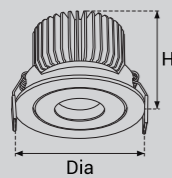

Model Selection

Model	Power	Lumens	Dimensions	Hole cutting
UPL-ADJ-10W-A	10W	1125lm	Dia84*H58mm	Dia70-75mm

Function

1800K 3000K

Dim-to-warm (Optional)

Tilt 30°

HOTEL
LED DOWNLIGHT

Technical Parameter