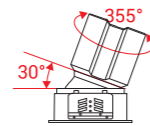

Function

Adjustable