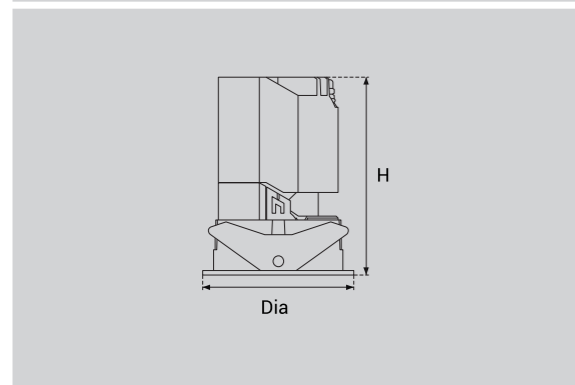

ART LED DOWNLIGHTS

Technical Parameter

Input voltage	AC230V 50HZ
Light source	CREE/CITIZEN/TRIDONIC COB LEDs
LED drivers	PHILIPS/OSRAM/TRIDONIC
Dimming	CASAMBI/ZigBee/Triac/1-10V/DALI
Housing color	White+Black
Reflectors	White/Black/Silver/Chrome/dark Chrome/Golden
Function	Adjustable & Trim changeable
Lumens	110-120LM/W
CCT	2700K/3000K/3500K/4000K/5000K
Beam angle	15°/24°/36°/60°
Color rendering index	CRI≥80/90 (CRI97 is available)
Material	Die-casting Aluminum
Life-span	50 000 hours

Model Selection

Model	Power	Lumens	Dimensions	Hole cutting
UPL-6W-ART1	6W	668lm	Dia61.6*H88mm	Dia55mm
UPL-10W-ART1	10W	1124lm	Dia84*H112mm	Dia75mm
UPL-15W-ART1	15W	1684lm	Dia110*H144mm	Dia95mm

Function

Adjustable & Trim changeable