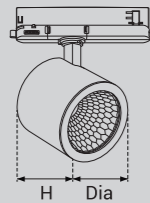

Technical Parameter

Input voltage	AC230V 50HZ
Light source	CREE/PHILIPS COB LEDs
LED drivers	PHILIPS/OSRAM/TCI
Connection	European Standard 4-wire / 6-wire
Dimming	Knob/Triac/1-10V/DALI/Bluetooth/Casambi
Housing color	White/Grey/Black
Lumens	110-120LM/W
CCT	2700K/3000K/3500K/4000K/5000K
Beam angle	15°/30°/40°/60°
Color rendering index	CRI≥80/90 (CRI97 is available)
Material	Die-casting Aluminum
Life-span	50 000 hours

Model Selection

Model	Power	Lumens	Dimensions
UPL-TR-30W-MAGIC-V2	30W	3388lm	Dia90*H80mm
UPL-TR-35W-MAGIC-V2	35W	3920lm	Dia100*H85mm
UPL-TR-40W-MAGIC-V2	40W	4496lm	Dia110*H95mm

Optional Accessories

Features

MAGIC V2

LED TRACKLIGHTS

Technical Parameter

Input voltage	AC230V 50HZ
Light source	CREE/CITIZEN/PHILIPS/TRIDONIC COB LEDs
LED drivers	TCI Non-Dimming
Connection	European Standard 4-wire / 6-wire
Dimming	Triac/1-10V/DALI/Bluetooth/Casambi
Housing color	White/Black/Grey
Reflectors	Golden/Black/Silver
Lumens	110-120LM/W
CCT	2700K/3000K/3500K/4000K/5000K
Beam angle	20°/30°/40°
Color rendering index	CRI≥80/90 (CRI97 is available)
Material	Die-casting Aluminum
Life-span	50 000 hours

Model Selection

Model	Power	Lumens	Dimensions
UPL-TR-15W-S-53/140	15W	1689lm	Dia53*H140mm
UPL-TR-25W-S-73/160	25W	2822lm	Dia73*H160mm
UPL-TR-35W-S-90/180	35W	3975lm	Dia90*H180mm

S

LED TRACKLIGHTS