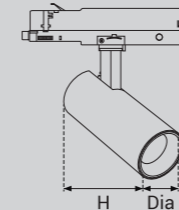

CO LED TRACKLIGHTS

Technical Parameter

Input voltage	AC230V 50HZ
Light source	CREE/CITIZEN COB LEDs
LED drivers	OSRAM/TCl/TRIDONIC
Connection	European Standard 4-wire
Dimming	Triac/1-10V/DALI/Casambi/Bluetooth/Knob
Housing color	White/Grey/Black
Lumens	110-120LM/W
CCT	2700K/3000K/3500K/4000K/5000K Dim-to-warm 1800K-3000K
Beam angle	15°/30°/40°/60°
Color rendering index	CRI≥80/90 (CRI97 is available)
Material	Die-casting Aluminum
Life-span	50 000 hours

Model Selection

Model	Power	Lumens	Dimensions
UPL-TR-10W-CO	10W	1153lm	Dia50*H120mm
UPL-TR-15W-CO	15W	1715lm	Dia60*H120mm
UPL-TR-20W-CO	20W	2481lm	Dia66*H130mm
UPL-TR-30W-CO	30W	3376lm	Dia78*H160mm

Model	Power	Lumens	Dimensions
UPL-TR-10W-CO-Dim-to-warm	10W	953lm	Dia50*H120mm
UPL-TR-15W-CO-Dim-to-warm	15W	1415lm	Dia60*H120mm
UPL-TR-20W-CO-Dim-to-warm	20W	1921lm	Dia66*H130mm
UPL-TR-30W-CO-Dim-to-warm	30W	2876lm	Dia78*H160mm