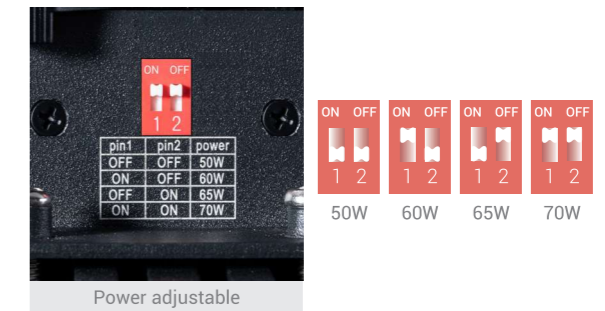

SLIM PANEL LED TRACKLIGHTS

Technical Parameter

Input voltage	AC230V 50HZ
Light source	SAMSUNG SMD LEDs
LED drivers	OSRAM/TRIDONIC
Dimming	1-10V/DALI
Connection	European Standard 4-wire / 6-wire
Housing color	White/Black/Grey
Lumens	120-130LM/W
CCT	3000K/4000K/5000K
Beam angle	30°/60°/90° single asymmetric Double asymmetric
Color rendering index	CRI≥80/90 (CRI97 is available)
Material	Die-casting Aluminum
Life-span	50 000 hours

Model Selection

Model	Power	Lumens	Dimensions
UPL-Paneltrack-40W	40W	4952lm	L580*W190*H16*M77*N395mm
UPL-Paneltrack-60W	60W	7453lm	L580*W190*H16*M77*N395mm
UPL-Paneltrack-70W	70W	8589lm	L580*W190*H16*M77*N395mm

SLIM PANEL LED TRACKLIGHTS

Technical Parameter

Input voltage	AC230V 50HZ
Light source	SAMSUNG SMD LEDs
LED drivers	OSRAM/TRIDONIC
Connection	European Standard 4-wire / 6-wire
Housing color	White/Black/Grey
Function	Power adjustable & CCT adjustable
Lumens	120-130LM/W
CCT	3000K/4000K/5000K/Adjustable(2700K~6500K)
Beam angle	30°/60°/90° single asymmetric Double asymmetric
Color rendering index	CRI≥80/90 (CRI97 is available)
Material	Die-casting Aluminum
Life-span	50 000 hours

Model Selection

Model	Power	Lumens	Dimensions
UPL-Paneltrack-50W~70W-ADJ	50W~70W	6159lm~8589lm	L580*W190*H16*M77*N395mm
UPL-Paneltrack-40W-CCT	40W	4952lm	L580*W190*H16*M77*N395mm
UPL-Paneltrack-50W-CCT	50W	6159lm	L580*W190*H16*M77*N395mm
UPL-Paneltrack-60W-CCT	60W	7453lm	L580*W190*H16*M77*N395mm
UPL-Paneltrack-70W-CCT	70W	8589lm	L580*W190*H16*M77*N395mm
UPL-Paneltrack-50W~70W-ADJ-CCT	50W~70W	6159lm~8589lm	L580*W190*H16*M77*N395mm

Function