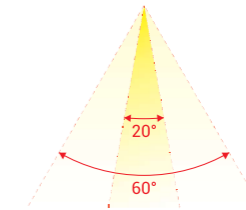

Beam Angle Adjustable

Optional Accessories