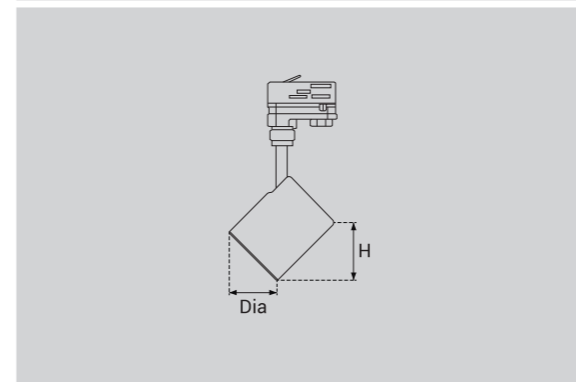

AC LED TRACKLIGHTS

Technical Parameter

Input voltage	AC230V 50HZ
Light source	LUMENS LEDs
LED drivers	PHILIPS
Connection	European Standard 4-wire / 6-wire
Dimming	Triac
Housing color	White/Grey/Black
Lumens	110-120LM/W
CCT	3000K/4000K
Beam angle	20°/30°/40°/60°
Color rendering index	CRI≥80/90 (CRI97 is available)
Material	Die-casting Aluminum
Life-span	50 000 hours

Model Selection

Model	Power	Lumens	Dimensions
UPL-TR-20W-AC	20W	2253lm	Dia85*H104mm
UPL-TR-30W-AC	30W	3395lm	Dia95*H112mm
UPL-TR-40W-AC	40W	4513lm	Dia106*H123mm

Optional Accessories