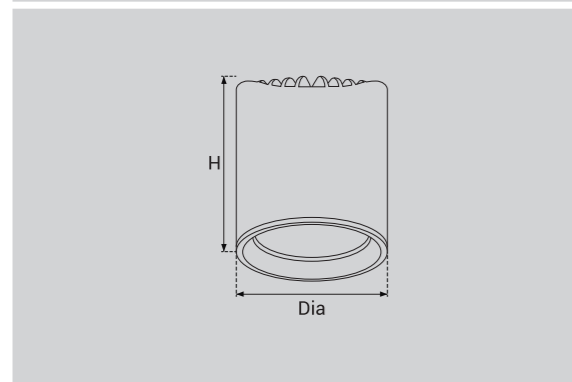

Technical Parameter

Input voltage	AC230V 50HZ
Light source	PHILIPS/CREE COB LEDs
LED drivers	OSRAM/TCl/TRIDONIC
Connection	European Standard 4-wire
Dimming	Triac/1-10V/DALI/Casambi/Bluetooth
Housing color	White/Grey/Black
Lumens	110-120LM/W
CCT	2700K/3000K/3500K/4000K/5000K
Beam angle	15°/30°/40°/60°
Color rendering index	CRI≥80/90 (CRI97 is available)
Material	Die-casting Aluminum
Life-span	50 000 hours

Model Selection

Model	Power	Lumens	Dimensions
UPL-TR-2x25W-MAGIC	2x25W	6253lm	Dia85*H104mm
UPL-TR-2x30W-MAGIC	2x30W	7415lm	Dia95*H112mm
UPL-TR-2x35W-MAGIC	2x35W	8611lm	Dia95*H112mm
UPL-TR-2x40W-MAGIC	2x40W	9776lm	Dia106*H123mm

MAGIC
LED TRACKLIGHTS