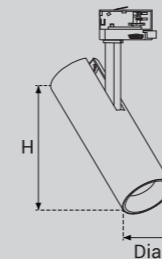

S

LED TRACKLIGHTS