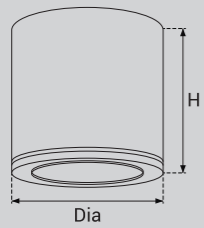

DRUM LED LAMP

Technical Parameter

Input voltage	AC230V 50HZ
Light source	CREE COB LEDs
LED drivers	PHILIPS/TCI/OSRAM
Connection	Europea Standard 4-wire
Dimming	Triac/1-10V/DALI/Casambi/Bluetooth
Housing color	White/Grey/Black
Lumens	110-120LM/W
CCT	3000K/4000K/6000K/Dim-to-warm 1800K~3000K
Beam angle	36°
Color rendering index	CRI≥80/90 (CRI97 is available)
Material	Die-casting Aluminum
Life-span	50 000 hours

Model Selection

Model	Power	Lumens	Dimensions
UPL-DL-24W-SM-190	24W	2773lm	Dia190*H178mm
UPL-DL-30W-SM-190	30W	3455lm	Dia190*H178mm
UPL-DL-40W-SM-190	40W	4568lm	Dia190*H178mm

Model	Power	Lumens	Dimensions
UPL-DL-24W-SS-190	24W	2773lm	Dia190*H178mm
UPL-DL-30W-SS-190	30W	3455lm	Dia190*H178mm
UPL-DL-40W-SS-190	40W	4568lm	Dia190*H178mm

Model	Power	Lumens	Dimensions
UPL-TR-24W-SS-190	24W	2773lm	Dia190*H178mm
UPL-TR-30W-SS-190	30W	3455lm	Dia190*H178mm
UPL-TR-40W-SS-190	40W	4568lm	Dia190*H178mm

Model	Power	Lumens	Dimensions
UPL-TR-24W-SM-190	24W	2773lm	Dia190*H178mm
UPL-TR-30W-SM-190	30W	3455lm	Dia190*H178mm
UPL-TR-40W-SM-190	40W	4568lm	Dia190*H178mm