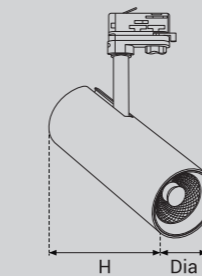

Technical Parameter

Input voltage	AC230V 50HZ
Light source	CREE/CITIZEN/PHILIPS/TRIDONIC COB LEDs
LED drivers	TCI Non-Dimming
Connection	European Standard 4-wire / 6-wire
Dimming	Triac/1-10V/DALI/Bluetooth/Casambi
Housing color	White/Black/Grey
Reflectors	Golden/Black/Silver
Lumens	110-120LM/W
CCT	2700K/3000K/3500K/4000K/5000K
Beam angle	20°/30°/40°
Color rendering index	CRI≥80/90 (CRI97 is available)
Material	Die-casting Aluminum
Life-span	50 000 hours

Model Selection

Model	Power	Lumens	Dimensions
UPL-TR-25W-S-73/210	25W	2822lm	Dia73*H210mm
UPL-TR-35W-S-90/240	35W	3975lm	Dia90*H240mm

Features

S
LED TRACKLIGHTS

Technical Parameter

Input voltage	AC230V 50HZ
Light source	CREE/CITIZEN/PHILIPS/TRIDONIC COB LEDs
LED drivers	OSRAM
Connection	European Standard 4-wire / 6-wire
Dimming	Triac/1-10V/DALI/Casambi/Bluetooth
Housing color	White/Grey/Blac
Lumens	110-120LM/W
CCT	2700K/3000K/3500K/4000K/5000K
Beam angle	15°/25°/40°
Color rendering index	CRI≥80/90 (CRI97 is available)
Material	Die-casting Aluminum
Life-span	50 000 hours

Model Selection

Model	Power	Lumens	Dimensions
UPL-TR-15W-S-70/180	15W	1705lm	Dia70*H180mm
UPL-TR-20W-S-70/180	20W	2311lm	Dia70*H180mm
UPL-TR-25W-S-85/210	25W	2796lm	Dia85*H210mm
UPL-TR-30W-S-85/210	30W	3391lm	Dia85*H210mm
UPL-TR-40W-S-95/240	40W	4512lm	Dia95*H240mm
UPL-TR-50W-S-110/240	50W	5661lm	Dia110*H240mm

Optional Accessories

S
LED TRACKLIGHTS