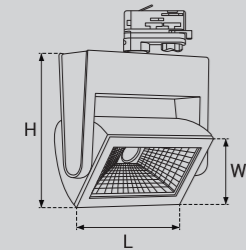

RECTANGULAR COB LED TRACKLIGHTS

Technical Parameter

Input voltage	AC230V 50HZ
Light source	CREE/CITIZEN/PHILIPS/TRIDONIC COB LEDs
LED drivers	OSRAM
Connection	European Standard 4-wire/ 6-wire
Dimming	Triac/1-10V/DALI/Casambi/Bluetooth
Housing color	White/Black/Grey
Lumens	110-120LM/W
CCT	2700K/3000K/3500K/4000K/5000K
Beam angle	60°
Color rendering index	CRI≥80/90 (CRI97 is available)
Material	Die-casting Aluminum
Life-span	50 000 hours

Model Selection

Model	Power	Lumens	Dimensions
UPL-TR-20W-RT-COB	20W	2315lm	L136*W94*H152mm
UPL-TR-30W-RT-COB	30W	3381lm	L136*W94*H152mm
UPL-TR-40W-RT-COB	40W	4526lm	L180*W115*H164mm
UPL-TR-45W-RT-COB	45W	5376lm	L180*W115*H164mm