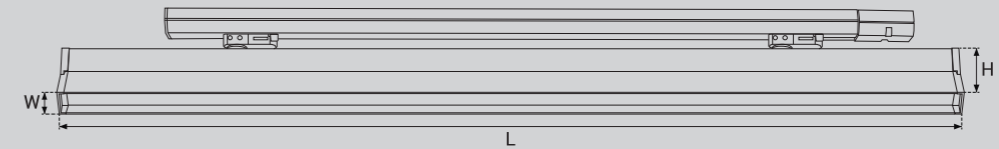

ADJ LINEAR
LED TRACKLIGHTS

Technical Parameter

Input voltage	AC230V 50HZ
Light source	OSRAM SMD LEDs
LED drivers	PHILIPS/OSRAM
Connection	European Standard 4-wire/ 6-wire
Dimming	DALI
Housing color	White/Grey/Black
Lumens	120-130LM/W
CCT	3000K/4000K/6000K
Beam angle	Asymmetric 25°
Color rendering index	CRI≥80/90 (CRI97 is available)
Material	Die-casting Aluminum
Life-span	50 000 hours

Model Selection

Model	Power	Lumens	Dimensions
UPL-TR-50W-120- ADJ	50W	6213lm	L1200*W40*H90mm

Features

Rotatable 30°