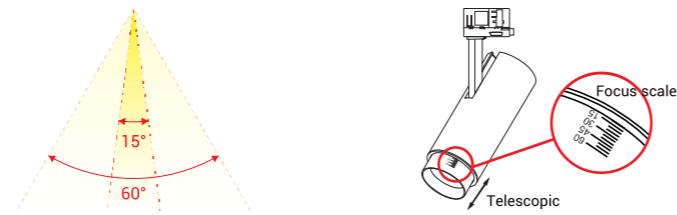

Technical Parameter

Input voltage	AC230V 50HZ
Light source	LUMILEDS/CITIZEN COB LEDs
LED drivers	OSRAM
Connection	European Standard 4-wire
Dimming	Triac/1-10V/DALI/Bluetooth/Casambi/Knob
Housing color	White/Black/Grey
Function	Zoomable
Lumens	100-110LM/W
CCT	2700K/3000K/3500K/4000K/5000K
Beam angle	Adjustable 15°~60°
Color rendering index	CRI≥80/90 (CRI97 is available)
Material	Die-casting Aluminum
Life-span	50 000 hours

Model Selection

Model	Power	Lumens	Dimensions
UPL-TR-20W-AJD1	20W	2059lm	Dia71*H169~180mm
UPL-TR-30W-AJD1	30W	3142lm	Dia85*H214~227mm
UPL-TR-35W-AJD1	35W	3675lm	Dia95*H228~245mm

Beam Angle Adjustable