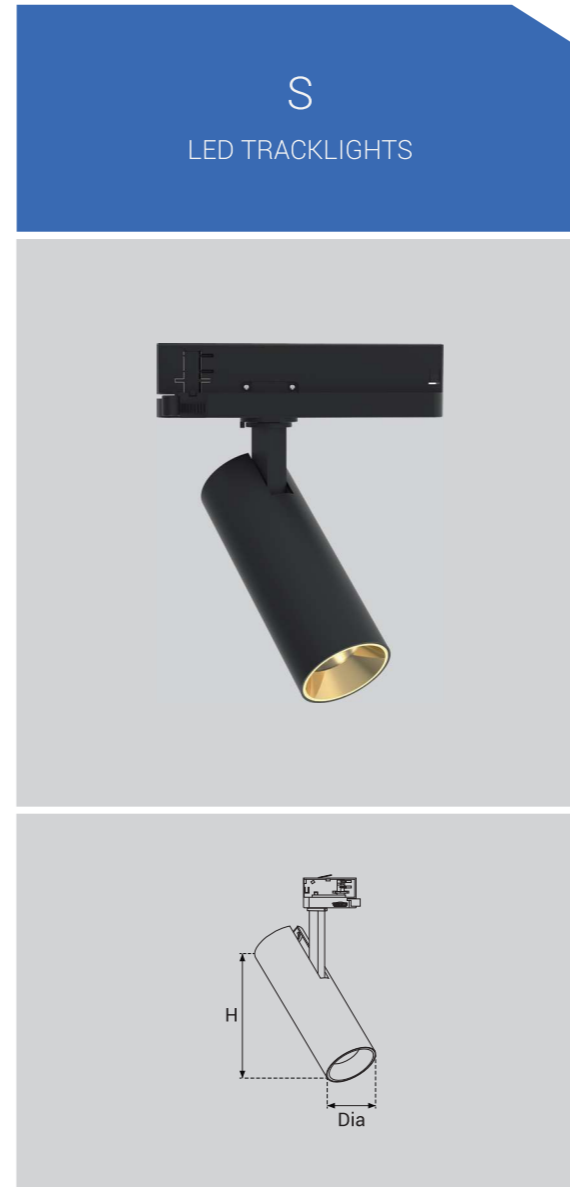

S

LED TRACKLIGHTS