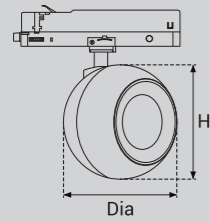

Technical Parameter

Input voltage	AC230V 50HZ
Light source	CREE/CITIZEN COB LEDs
LED drivers	GLOBAL
Connection	European Standard 4-wire
Dimming	Triac/Casambi/Bluetooth/Knob
Housing color	White/Black
Lumens	110-120LM/W
CCT	3000K/4000K/6000K/Dim-to-warm 1800K~3000K
Beam angle	15°/24°/36°
Color rendering index	CRI≥80/90 (CRI97 is available)
Material	Die-casting Aluminum
Life-span	50 000 hours

Model Selection

Model	Power	Lumens	Dimensions
UPL-TR-10W-MARS	10W	1163lm	Dia110*H100mm
UPL-TR-10W-MARS-Dim-to-warm	10W	950lm	Dia110*H100mm

Features

MARS LED TRACKLIGHTS

Technical Parameter

Input voltage	AC230V 50HZ
Light source	CREE/CITIZEN/TRIDONIC COB LEDs
LED drivers	PHILIPS/OSRAM/TRIDONIC
Connection	European Standard 4-wire
Dimming	Triac/1-10V/DALI/Bluetooth/Casambi
Housing color	White/Black/Grey
Lumens	110-120LM/W
CCT	2700K/3000K/4000K/5000K
Beam angle	15°/25°/36°
Color rendering index	CRI≥80/90 (CRI97 is available)
Material	Die-casting Aluminum
Life-span	50 000 hours

Model Selection

Model	Power	Lumens	Dimensions
UPL-TR-20W-EYE	20W	2256lm	Dia80*H95mm
UPL-TR-20W-EYE	30W	3329lm	Dia95*H110mm

EYE LED TRACKLIGHTS