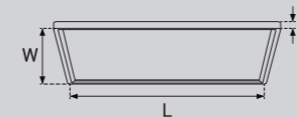

Technical Parameter

Input voltage	AC230V 50HZ
Light source	SAMSUNG SMD LEDs
LED drivers	PHILIPS/OSRAM
Dimming	Triac/1-10V/DALI
Housing color	White/Black
Lumens	120-130LM/W
CCT	3000K/4000K/5000K
Beam angle	120°
Color rendering index	CRI≥80/90 (CRI97 is available)
Material	Die-casting Aluminum
Life-span	50 000 hours

Installation

Model Selection

Model	Power	Lumens	Dimensions
UPL-TR-35W-PRO	35W	4353lm	Dia500*H19mm
UPL-TR-40W-PRO	40W	4965lm	Dia600*H19mm

Model	Power	Lumens	Dimensions
UPL-30W-PRO-R	30W	3753lm	Dia400*H19mm
UPL-40W-PRO-R	40W	4961lm	Dia500*H19mm
UPL-48W-PRO-R	48W	5895lm	Dia600*H19mm

Model	Power	Lumens	Dimensions
UPL-40W-PRO-P	40W	4961lm	Dia500*H19mm
UPL-48W-PRO-P	48W	5895lm	Dia600*H19mm
UPL-60W-PRO-P	60W	7325lm	Dia780*H19mm

Model	Power	Lumens	Dimensions
UPL-30W-PRO-RM	30W	3752lm	Dia400*H19mm
UPL-40W-PRO-RM	40W	4965lm	Dia500*H19mm
UPL-48W-PRO-RM	48W	5890lm	Dia600*H19mm
UPL-60W-PRO-RM	60W	7325lm	Dia780*H19mm

PRO PANEL LED LIGHTS

Technical Parameter

Input voltage	AC230V 50HZ
Light source	SAMSUNG SMD LEDs
LED drivers	PHILIPS/OSRAM
Dimming	Triac/1-10V/DALI
Housing color	White/Black
Lumens	120-130LM/W
CCT	3000K/4000K/5000K
Beam angle	120°
Color rendering index	CRI≥80/90 (CRI97 is available)
Material	Die-casting Aluminum
Life-span	50 000 hours

Installation

Model Selection

Model	Power	Lumens	Dimensions
UPL-TR-35W-PRO-S	35W	4353lm	L500*W500*H19 mm
UPL-TR-40W-PRO-S	40W	4965lm	L600*W600*H19 mm

Model	Power	Lumens	Dimensions
UPL-30W-PRO-S	30W	3753lm	L400*W400*H19mm
UPL-40W-PRO-S	40W	4961lm	L500*W500*H19mm
UPL-48W-PRO-S	48W	5895lm	L600*W600*H19mm