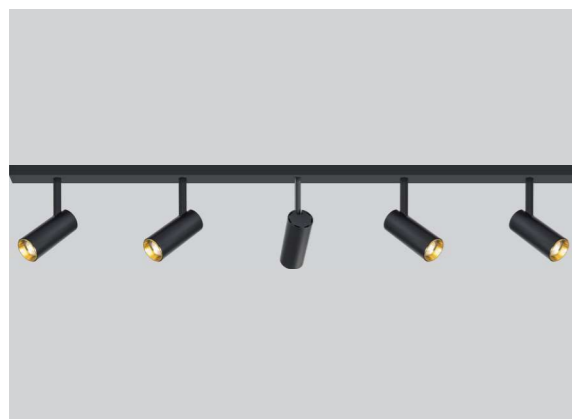

Technical Parameter	
Model	UPL-CL-5GU10-TULIP
Input voltage	AC230V 50HZ
Light source	Not included
Installation	Surface mounted
Housing color	White/Black
Front ring	Black/White/Golden
Dimension	Dia62*H150mm
Material	Die-casting Aluminum
Life-span	50 000 hours
Remark	Fix on front ring, which can fit different height of GU10 spotlights