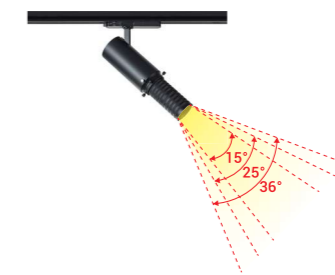

Beam Angle Adjustable