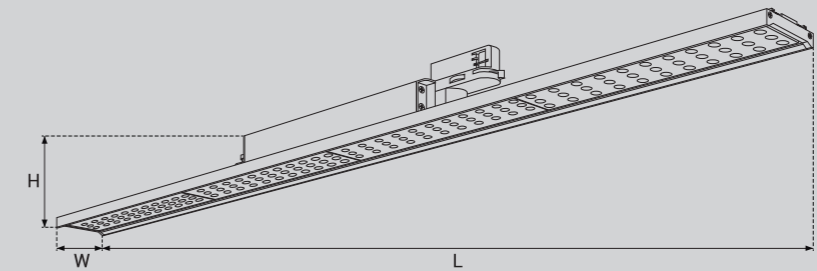

V2 LINEAR LED TRACKLIGHTS

Technical Parameter	
Input voltage	AC230V 50HZ
Light source	SAMSUNG SMD LEDs
LED drivers	OSRAM
Connection	European Standard 4-wire
Dimming	DALI
Housing color	White/Grey/Black
Lumens	120-130LM/W
CCT	3000K/4000K/6000K
Beam angle	30°/60°/90° Single Asymmetric Double Asymmetric
Color rendering index	CRI≥80/90 (CRI97 is available)
Material	Die-casting Aluminum
Life-span	50 000 hours

Model Selection				
Model	Power	Lumens	Dimensions	
UPL-TR-30W-60-LENS-V2	30W	3683lm	L600*W75*H50mm	
UPL-TR-40W-90-LENS-V2	40W	4955lm	L900*W75*H50mm	
UPL-TR-40W-120-LENS-V2	40W	4955lm	L120*W75*H50mm	
UPL-TR-60W-120-LENS-V2	60W	7413lm	L1200*W75*H50mm	
UPL-TR-80W-150-LENS-V2	80W	9855lm	L1500*W75*H50mm