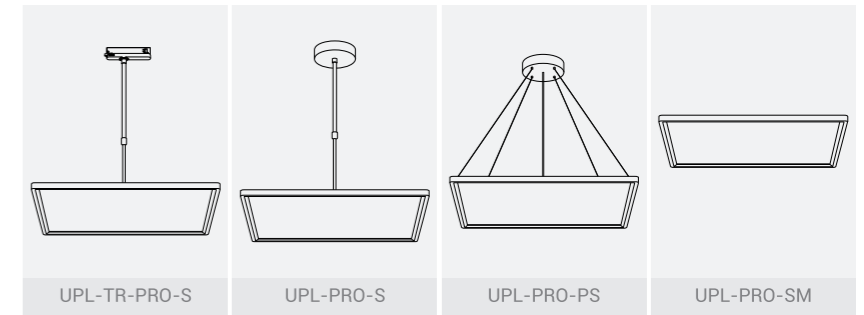

Installation

Model Selection

Model	Power	Lumens	Dimensions
UPL-TR-35W-PRO-S	35W	4353lm	L500*W500*H19 mm
UPL-TR-40W-PRO-S	40W	4965lm	L600*W600*H19 mm

Model	Power	Lumens	Dimensions
UPL-30W-PRO-S	30W	3753lm	L400*W400*H19mm
UPL-40W-PRO-S	40W	4961lm	L500*W500*H19mm
UPL-48W-PRO-S	48W	5895lm	L600*W600*H19mm

Model	Power	Lumens	Dimensions
UPL-40W-PRO-PS	40W	4961lm	L500*W500*H19mm
UPL-48W-PRO-PS	48W	5895lm	L600*W600*H19mm
UPL-60W-PRO-PS	60W	7325lm	L780*W780*H19mm

Model	Power	Lumens	Dimensions
UPL-30W-PRO-SM	30W	3752lm	L400*W400*H19mm
UPL-40W-PRO-SM	40W	4965lm	L500*W500*H19mm
UPL-48W-PRO-SM	48W	5890lm	L600*W600*H19mm
UPL-60W-PRO-SM	60W	7325lm	L780*W780*H19mm

PRO PANEL LED LIGHTS