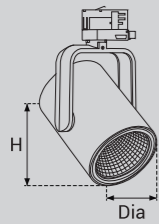

Technical Parameter

Input voltage	AC230V 50HZ
Light source	CREE/CITIZEN/PHILIPS/TRIDONIC COB LEDs
LED drivers	OSRAM
Connection	European Standard 4-wire / 6-wire
Dimming	Triac/1-10V/DALI/Casambi/Bluetooth
Housing color	White/Grey/Black
Lumens	100-110LM/W
CCT	2700K/3000K/3500K/4000K/5000K
Beam angle	15°/30°/40°/60°
Color rendering index	CRI≥80/90 (CRI97 is available)
Material	Die-casting Aluminum
Life-span	50 000 hours

Model Selection

Model	Power	Lumens	Dimensions
UPL-TR-25W-U	25W	2576lm	Dia105*H140mm
UPL-TR-30W-U	30W	3135lm	Dia105*H140mm
UPL-TR-35W-U	35W	3693lm	Dia115*H160mm
UPL-TR-40W-U	40W	4209lm	Dia115*H160mm
UPL-TR-45W-U	45W	4742lm	Dia128*H170mm

U
LED TRACKLIGHTS