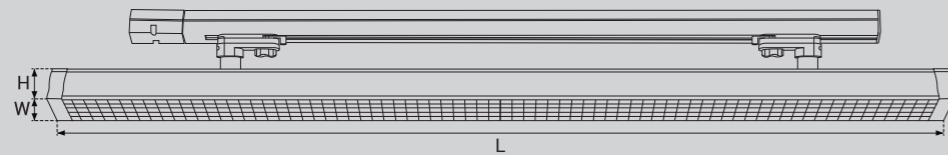

V1 LINEAR LED TRACKLIGHTS

Technical Parameter	
Input voltage	AC230V 50HZ
Light source	SAMSUNG SMD LEDs
LED drivers	PHILIPS/TCI
Connection	European Standard 4-wire/ 6-wire
Dimming	DALI
Housing color	White/Grey/Black
Lumens	120-130LM/W
CCT	3000K/4000K/6000K
Beam angle	30°/60°/90° Single Asymmetric Double Asymmetric
Color rendering index	CRI≥80/90 (CRI97 is available)
Material	Die-casting Aluminum
Life-span	50 000 hours

Model Selection				
Model	Power	Lumens	Dimensions	
UPL-TR-30W-60-LENS-V1	30W	3683lm	L600*W75*H50mm	
UPL-TR-40W-90-LENS-V1	40W	4955lm	L900*W75*H50mm	
UPL-TR-60W-120-LENS-V1	60W	7413lm	L1200*W75*H50mm	
UPL-TR-80W-150-LENS-V1	80W	9855lm	L1500*W75*H50mm