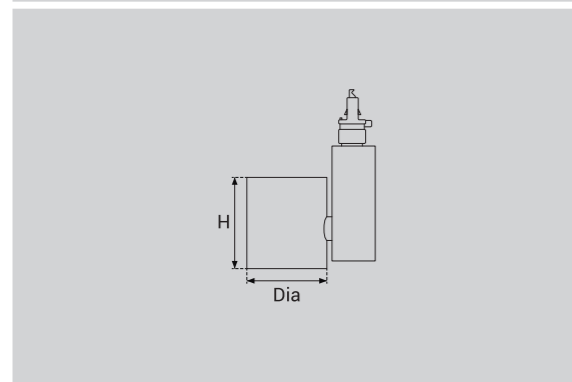

Technical Parameter

Input voltage	AC230V 50HZ
Light source	CREE/CITIZEN/PHILIPS/TRIDONIC COB LEDs
LED drivers	PHILIPS/OSRAM/TRIDONIC
Connection	European Standard 4-wire / 6-wire
Dimming	Triac/1-10V/DALI/Bluetooth/Casambi
Housing color	White/Black/Grey
Lumens	110-120LM/W
CCT	2700K/3000K/3500K/4000K/5000K
Beam angle	15°/30°/40°/60°
Color rendering index	CRI≥80/90 (CRI97 is available)
Material	Die-casting Aluminum
Life-span	50 000 hours

Model Selection

Model	Power	Lumens	Dimensions
UPL-TR-20W-N6	20W	2256lm	Dia85*H104mm
UPL-TR-25W-N6	25W	2759lm	Dia85*H104mm
UPL-TR-30W-N6	30W	3376lm	Dia95*H114mm
UPL-TR-35W-N6	35W	3942lm	Dia95*H114mm

N6
LED TRACKLIGHTS