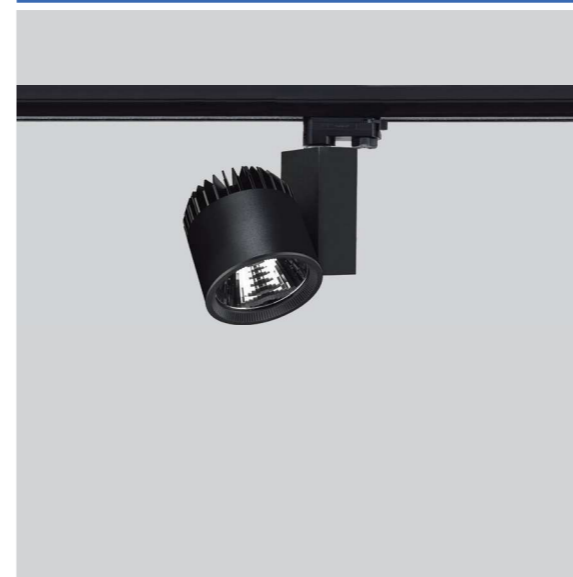

COB4
LED TRACKLIGHTS