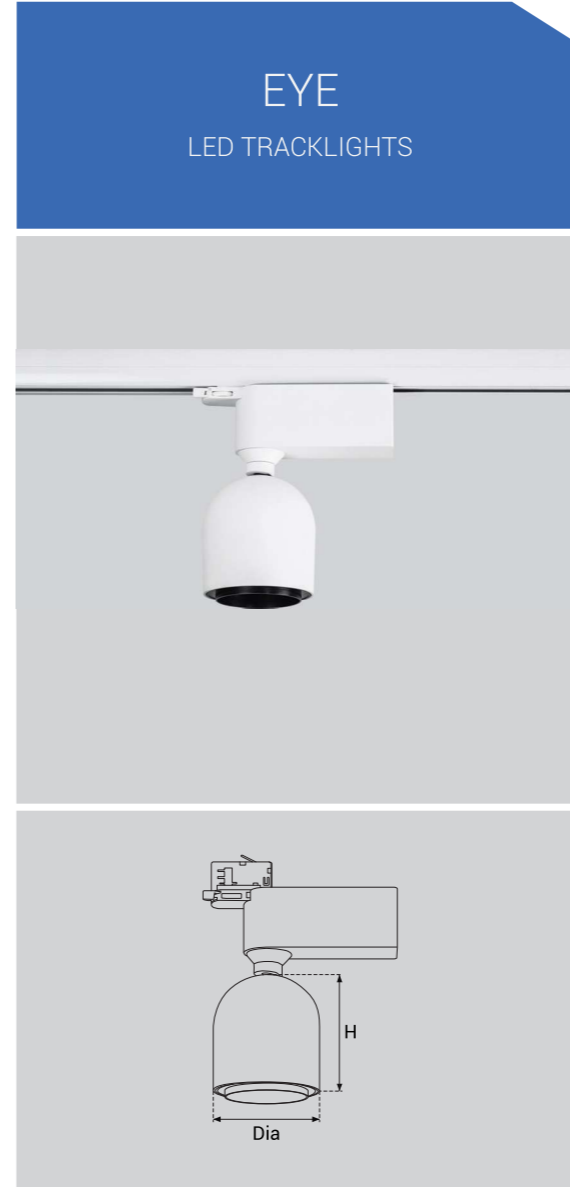

EYE LED TRACKLIGHTS