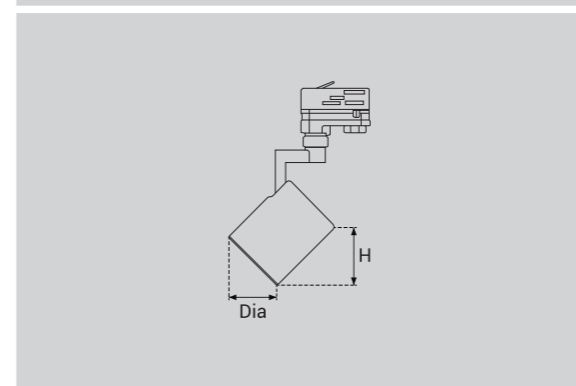

AC LED TRACKLIGHTS

Technical Parameter

Input voltage	AC230V 50HZ
Light source	LUMENS LEDs
LED drivers	PHILIPS
Connection	European Standard 4-wire / 6-wire
Dimming	Triac
Housing color	White/Grey/Black
Lumens	110-120LM/W
CCT	3000K/4000K
Beam angle	20°/30°/40°/60°
Color rendering index	CRI≥80/90 (CRI97 is available)
Material	Die-casting Aluminum
Life-span	50 000 hours

Model Selection

Model	Power	Lumens	Dimensions
UPL-TR-20W-AC	20W	2253lm	Dia85*H104mm
UPL-TR-30W-AC	30W	3395lm	Dia95*H112mm
UPL-TR-40W-AC	40W	4513lm	Dia106*H123mm

Optional Accessories