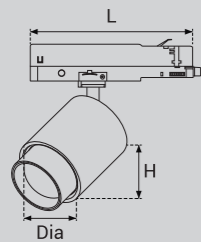

Technical Parameter

Input voltage	AC230V 50HZ
Light source	CREE/CITIZEN/PHILIPS/TRIDONIC COB LEDs
LED drivers	Global/TCI/Tridonic
Connection	European standard 4-wire / 6-wire
Dimming	DALI/Zigbee/Casambi/Knob Dimming
Housing color	White/Black/Grey
Function	Zoomable
Lumens	100-110LM/W
CCT	3000K/4000K/5000K
Beam angle	Adjustable 6°~60°
Color rendering index	CRI≥80/90 (CRI97 is available)
Material	Die-casting Aluminum
Life-span	50 000 hours

Model Selection

Model	Power	Lumens	Dimensions
UPL-TR-20W-AJD3	20W	2162lm	Dia85*L190*H120~158mm
UPL-TR-30W-AJD3	30W	3256lm	Dia85*L190*H225~265mm

Beam Angle Adjustable

Features

AJD3 LED TRACKLIGHTS

Technical Parameter

Input voltage	AC230V 50HZ
Light source	CITIZEN COB LEDs
LED drivers	Global integrated driver
Connection	Global 4-wire / Tridonic 6-wire
Dimming	DALI/Zigbee/Casambi/Knob Dimming
Housing color	White/Black
Function	Shapeable & Zoomable
Lumens	100-110LM/W
CCT	2700K/3000K/3500K/4000K/5000K
Beam angle	Adjustable 15°~25°/20°~36°
Color rendering index	CRI≥80/90 (CRI97 is available)
Material	Die-casting Aluminum
Life-span	50 000 hours

Model Selection

Model	Power	Lumens	Dimensions
UPL-TR-15W-AJD5	15W	1592lm	Dia50*H168mm
UPL-TR-30W-AJD5	30W	3161lm	Dia80*H300mm

Shapeable

Beam Angle Adjustable

Installation

AJD5 LED TRACKLIGHTS