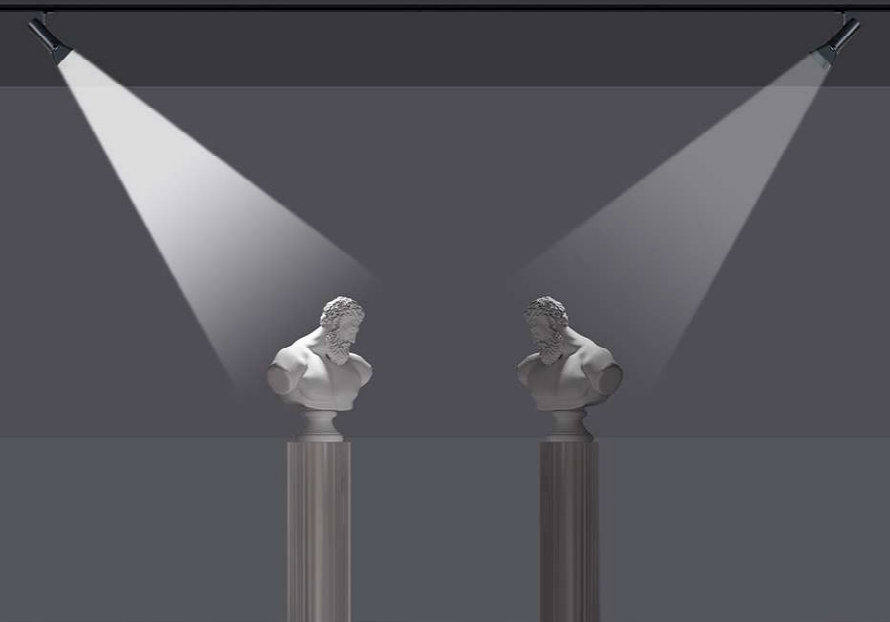

# ZOOMABLE TRACK LIGHTS

[Go to page 07](#)

Beam angle Adjustable 15°-60°

CCT Adjustable 2800K-6000K

Knob Dimming 10%-100%