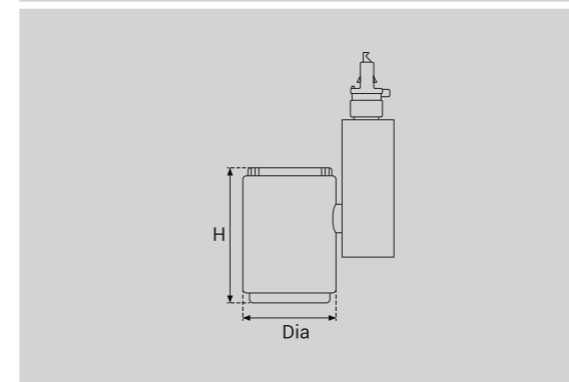

N2
LED TRACKLIGHTS