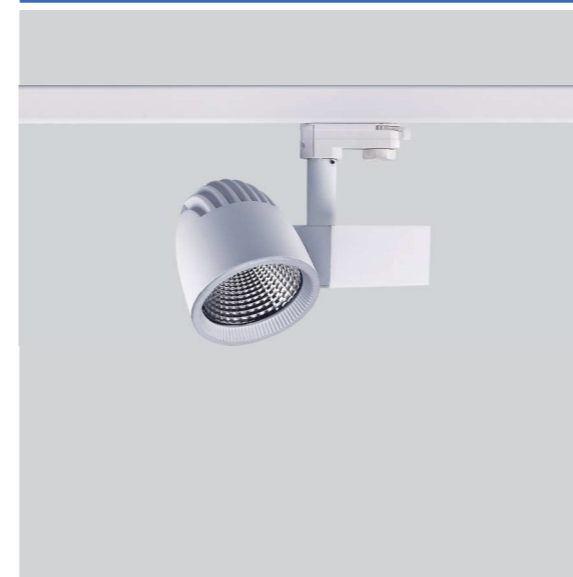

R2
LED TRACKLIGHTS