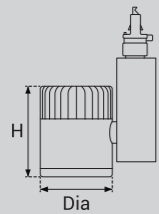

Technical Parameter

Input voltage	AC230V 50HZ
Light source	CREE/CITIZEN/PHILIPS/TRIDONIC COB LEDs
LED drivers	PHILIPS/OSRAM/TRIDONIC
Connection	European Standard 4-wire / 6-wire
Dimming	Triac/1-10V/DALI/Bluetooth/Casambi
Housing color	White/Black/Grey
Lumens	110-120LM/W
CCT	2700K/3000K/3500K/4000K/5000K
Beam angle	15°/20°/30°/40°/60°
Color rendering index	CRI≥80/90 (CRI97 is available)
Material	Die-casting Aluminum
Life-span	50 000 hours

Model Selection

Model	Power	Lumens	Dimensions
UPL-TR-15W-N3	15W	1719lm	Dia85*H98 mm
UPL-TR-20W-N3	20W	2256lm	Dia85*H98 mm
UPL-TR-25W-N3	25W	2759lm	Dia85*H98 mm
UPL-TR-35W-N3	35W	3942lm	Dia96*H116mm
UPL-TR-45W-N3	45W	5053lm	Dia106*H112mm
UPL-TR-50W-N3	50W	5597lm	Dia106*H115mm

Optional Accessories

N3 LED TRACKLIGHTS

Technical Parameter

Input voltage	AC230V 50HZ
Light source	CREE/CITIZEN/PHILIPS/TRIDONIC COB LEDs
LED drivers	PHILIPS/OSRAM/TRIDONIC
Connection	European Standard 4-wire / 6-wire
Dimming	Triac/1-10V/DALI/Bluetooth/Casambi
Housing color	White/Black/Grey
Lumens	110-120LM/W
CCT	2700K/3000K/3500K/4000K/5000K
Beam angle	15°/30°/40°/60°
Color rendering index	CRI≥80/90 (CRI97 is available)
Material	Die-casting Aluminum
Life-span	50 000 hours

Model Selection

Model	Power	Lumens	Dimensions
UPL-TR-20W-N5	20W	2256lm	Dia85*H104mm
UPL-TR-25W-N5	25W	2759lm	Dia85*H104mm
UPL-TR-30W-N5	30W	3376lm	Dia95*H114mm
UPL-TR-35W-N5	35W	3942lm	Dia95*H114mm

N5 LED TRACKLIGHTS