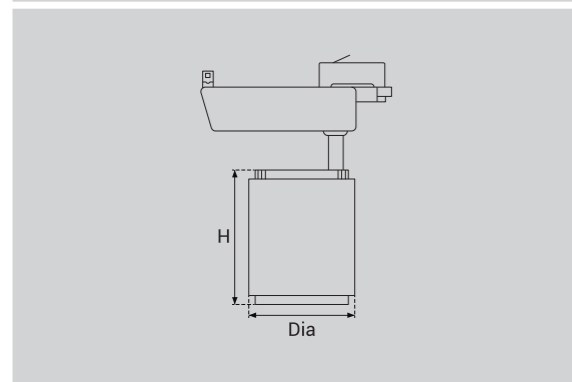

Technical Parameter

Input voltage	AC230V 50HZ
Light source	CREE/CITIZEN/PHILIPS/TRIDONIC COB LEDs
LED drivers	PHILIPS/OSRAM/TRIDONIC
Connection	European Standard 4-wire / 6-wire
Dimming	Triac/1-10V/DALI/Bluetooth/Casambi
Housing color	White/Black/Grey
Lumens	110-120LM/W
CCT	2700K/3000K/3500K/4000K/5000K
Beam angle	15°/20°/30°/40°/60°
Color rendering index	CRI≥80/90 (CRI97 is available)
Material	Die-casting Aluminum
Life-span	50 000 hours

Model Selection

Model	Power	Lumens	Dimensions
UPL-TR-25W-N1	25W	2759lm	Dia110*H143mm
UPL-TR-35W-N1	35W	3942lm	Dia110*H143mm

N1
LED TRACKLIGHTS