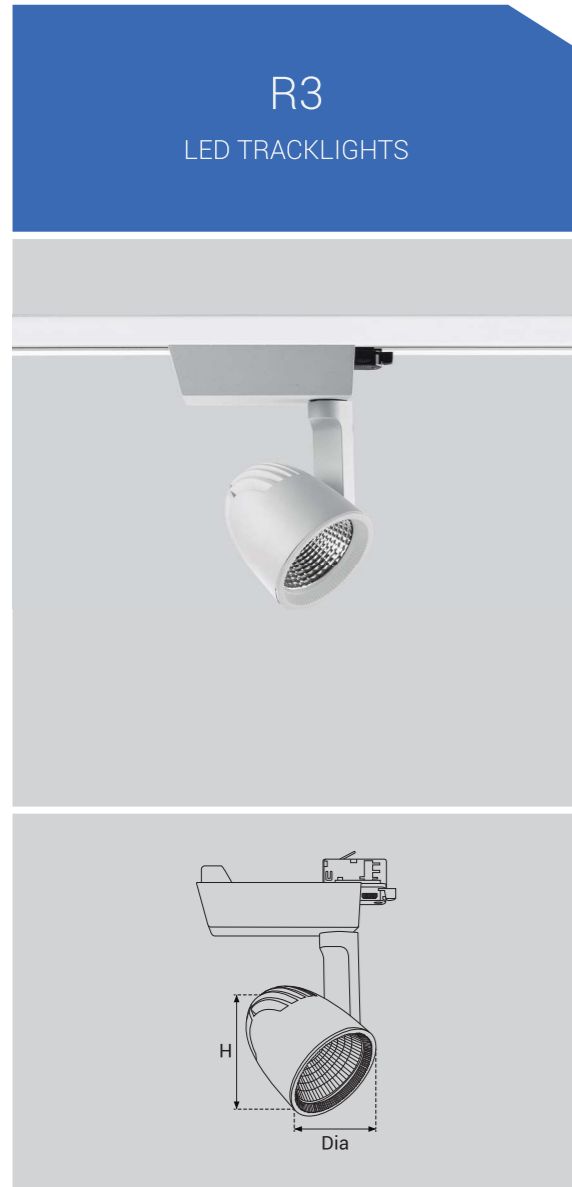

Technical Parameter

Input voltage	AC230V 50HZ
Light source	CREE/CITIZEN/PHILIPS/TRIDONIC COB LEDs
LED drivers	PHILIPS/OSRAM/TRIDONIC
Connection	European standard 4 wire / 6-wire
Dimming	Triac/1-10V/DALI/Casambi/Bluetooth
Housing color	White/Grey/Black
Lumens	110-120LM/W
CCT	2700K/3000K/3500K/4000K/5000K
Beam angle	15°/30°/45°/60°
Color rendering index	CRI≥80/90 (CRI97 is available)
Material	Die-casting Aluminum
Life-span	50 000 hours

Model Selection

Model	Power	Lumens	Dimensions
UPL-TR-30W-R3	30W	3453lm	Dia106*H122mm
UPL-TR-35W-R3	35W	3965lm	Dia106*H122mm
UPL-TR-40W-R3	40W	4513lm	Dia106*H122mm