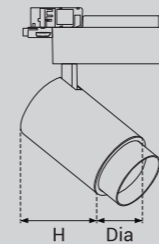

Technical Parameter

Input voltage	AC230V 50HZ
Light source	LUMILEDS/CITIZEN COB LEDs
LED drivers	OSRAM
Connection	European Standard 4-wire
Dimming	Triac/1-10V/DALI/Bluetooth/Casambi/Knob
Housing color	White/Black/Grey
Function	Zoomable
Lumens	100-110LM/W
CCT	2700K/3000K/3500K/4000K/5000K
Beam angle	Adjustable 15°~60°
Color rendering index	CRI≥80/90 (CRI97 is available)
Material	Die-casting Aluminum
Life-span	50 000 hours

Model Selection

Model	Power	Lumens	Dimensions
UPL-TR-20W-AJD1	20W	2059lm	Dia71*H169~180mm
UPL-TR-30W-AJD1	30W	3142lm	Dia85*H214~227mm
UPL-TR-35W-AJD1	35W	3675lm	Dia95*H228~245mm

Beam Angle Adjustable

Optional Accessories

Technical Parameter

Input voltage	AC230V 50HZ
Light source	LUMILEDS/CITIZEN COB LEDs
LED drivers	OSRAM
Connection	European Standard 4-wire
Dimming	Triac/1-10V/DALI/Bluetooth/Casambi/Knob
Housing color	White/Black/Grey
Function	Zoomable
Lumens	100-110LM/W
CCT	2700K/3000K/3500K/4000K/5000K
Beam angle	Adjustable 15°~60°
Color rendering index	CRI≥80/90 (CRI97 is available)
Material	Die-casting Aluminum
Life-span	50 000 hours

Model Selection

Model	Power	Lumens	Dimensions
UPL-TR-20W-AJD2	20W	2159lm	Dia71*H134~145mm
UPL-TR-30W-AJD2	30W	3142lm	Dia85*H152~165mm
UPL-TR-35W-AJD2	35W	3675lm	Dia95*H158~175mm

Beam Angle Adjustable

Optional Accessories