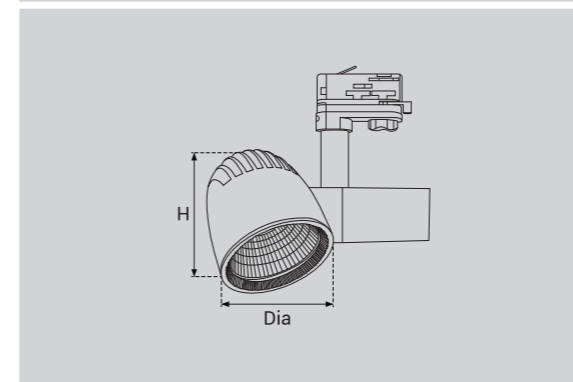

R2
LED TRACKLIGHTS