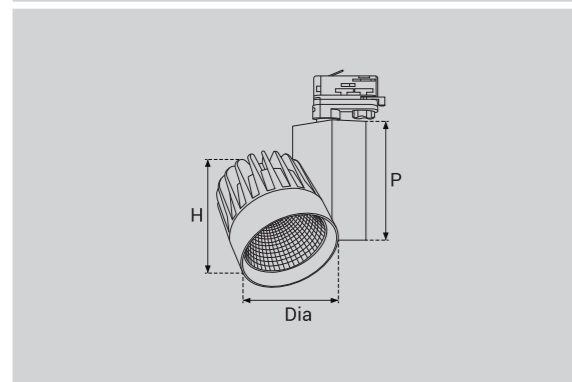

Technical Parameter

Input voltage	AC230V 50HZ
Light source	CREE/CITIZEN/PHILIPS/TRIDONIC COB LEDs
LED drivers	PHILIPS/OSRAM/TRIDONIC
Connection	European Standard 4-wire/ 6-wire
Dimming	Triac/1-10V/DALI/Bluetooth/Casambi
Housing color	White/Black/Grey
Lumens	110-120LM/W
CCT	2700K/3000K/3500K/4000K/5000K
Beam angle	15°/30°/40°/60°
Color rendering index	CRI≥80/90 (CRI97 is available)
Material	Die-casting Aluminum
Life-span	50 000 hours

Model Selection

Model	Power	Lumens	Dimensions
UPL-TR-35W-COB3	35W	3942lm	Dia100*H106*P128mm
UPL-TR-45W-COB3	45W	5012lm	Dia122*H128*P128mm

COB3
LED TRACKLIGHTS