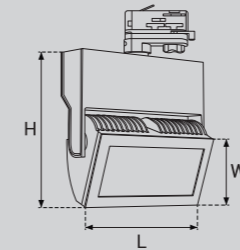

Model Selection

Model	Power	Lumens	Dimensions
UPL-TR-20W-RT-SMD	20W	2515lm	L185*W75*H204mm
UPL-TR-30W-RT-SMD	30W	3721lm	L185*W75*H204mm
UPL-TR-40W-RT-SMD	40W	4926lm	L185*W75*H204mm
UPL-TR-50W-RT-SMD	50W	6106lm	L185*W75*H204mm