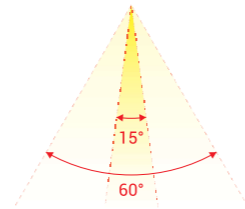

Beam Angle Adjustable