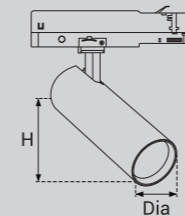

Technical Parameter

Input voltage	AC230V 50HZ
Light source	CREE/CITIZEN/PHILIPS/TRIDONIC COB LEDs
LED drivers	TCI
Connection	European Standard 4-wire / 6-wire
Dimming	Knob/Triac/1-10V/DALI/Bluetooth/Casambi
Housing color	White/Grey/Black
Lumens	110-120LM/W
CCT	2700K/3000K/3500K/4000K/5000K
Beam angle	15°/30°/40°/60°
Color rendering index	CRI≥80/90 (CRI97 is available)
Material	Die-casting Aluminum
Life-span	50 000 hours

Model Selection

Model	Power	Lumens	Dimensions
UPL-TR-20W-BELL	20W	2256lm	Dia88*H110mm
UPL-TR-30W-BELL	30W	3435lm	Dia100*H1130mm
UPL-TR-35W-BELL	35W	3993lm	Dia113*H150mm

Features

BELL LED TRACKLIGHTS

Technical Parameter

Input voltage	AC230V 50HZ
Light source	CREE/CITIZEN COB LEDs
LED drivers	KG(Non-Dimming)-8W OSRAM/TCI (Non-Dimming)-15W/20W/25W/28W/32W
Connection	European Standard 4-wire
Dimming	Knob/Triac/1-10V/DALI/Bluetooth/Casambi
Housing color	White/Black
Lumens	110-120LM/W
CCT	2700K/3000K/3500K/4000K/5000K
Beam angle	15°/24°/38°/45°/60°
Color rendering index	CRI≥80/90 (CRI97 is available)
Material	Die-casting Aluminum
Life-span	50 000 hours

Model Selection

Model	Power	Lumens	Dimensions
UPL-TULIP-8W	8W	916lm	Dia40*H120mm
UPL-TULIP-15W	15W	1695lm	Dia50*H140mm
UPL-TULIP-20W	20W	2253lm	Dia62*H153mm
UPL-TULIP-25W	25W	2829lm	Dia75*H158mm
UPL-TULIP-28W	28W	3162lm	Dia80*H158mm
UPL-TULIP-32W	32W	3597lm	Dia90*H158mm

Features

TULIP LED TRACKLIGHTS