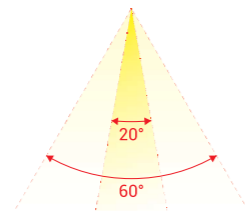

Beam Angle Adjustable

Model Selection

Model	Power	Lumens	Dimensions
UPL-EXPO-10W-LOTUS	10W	1126lm	Dia50*H160mm
UPL-EXPO-15W-LOTUS	15W	1741lm	Dia62*H170mm
UPL-EXPO-20W-LOTUS	20W	2346lm	Dia72*H172mm
UPL-EXPO-25W-LOTUS	25W	2876lm	Dia80*H188mm
UPL-EXPO-32W-LOTUS	32W	3658lm	Dia95*H190mm

Model Selection

Model	Power	Lumens	Dimensions
UPL-EXPO-2x10W-LOTUS	2x10W	2356lm	Dia50*H160mm
UPL-EXPO-2x15W-LOTUS	2x15W	3421lm	Dia62*H170mm
UPL-EXPO-2x20W-LOTUS	2x20W	4546lm	Dia72*H172mm
UPL-EXPO-2x25W-LOTUS	2x25W	5676lm	Dia80*H188mm
UPL-EXPO-2x32W-LOTUS	2x32W	7219lm	Dia95*H190mm