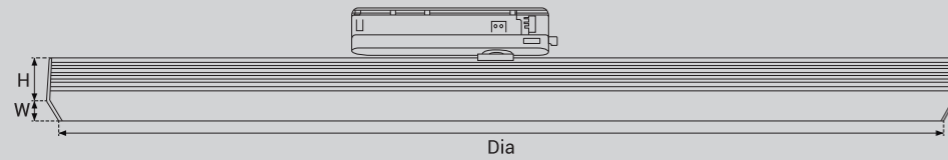

MAGIC LINEAR

LED TRACKLIGHTS

Technical Parameter

Input voltage	AC230V 50HZ
Light source	SAMSUNG SMD LEDs
LED drivers	PHILIPS/TCI
Connection	European Standard 4-wire/ 6-wire
Dimming	Triac/1-10V/DALI
Housing color	White/Grey/Black
Lumens	120-130LM/W
CCT	3000K/4000K/6000K
Beam angle	100°
Color rendering index	CRI≥80/90 (CRI97 is available)
Material	Die-casting Aluminum
Life-span	50 000 hours

Model Selection

Model	Power	Lumens	Dimensions
UPL-TR-LN-100-MAGIC-30W	30W	3752lm	L1000*W35*H32.5mm
UPL-TR-LN-100-MAGIC-40W	40W	4963lm	L1000*W35*H32.5mm
UPL-TR-LN-120-MAGIC-30W	30W	3752lm	L1200*W35*H32.5mm
UPL-TR-LN-120-MAGIC-40W	40W	4963lm	L1200*W35*H32.5mm