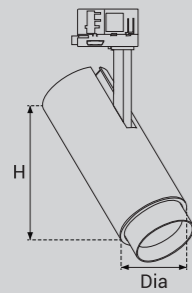

Technical Parameter

Input voltage	AC230V 50HZ
Light source	LUMILEDS/CITIZEN COB LEDs
LED drivers	OSRAM
Connection	European Standard 4-wire
Dimming	Triac/1-10V/DALI/Bluetooth/Casambi/Knob
Housing color	White/Black/Grey
Function	Zoomable
Lumens	100-110LM/W
CCT	2700K/3000K/3500K/4000K/5000K
Beam angle	Adjustable 15°~60°
Color rendering index	CRI≥80/90 (CRI97 is available)
Material	Die-casting Aluminum
Life-span	50 000 hours

Model Selection

Model	Power	Lumens	Dimensions
UPL-TR-20W-AJD1	20W	2059lm	Dia71*H169~180mm
UPL-TR-30W-AJD1	30W	3142lm	Dia85*H214~227mm
UPL-TR-35W-AJD1	35W	3675lm	Dia95*H228~245mm

Beam Angle Adjustable

Optional Accessories

Technical Parameter

Input voltage	AC230V 50HZ
Light source	LUMILEDS/CITIZEN COB LEDs
LED drivers	OSRAM
Connection	European Standard 4-wire
Dimming	Triac/1-10V/DALI/Bluetooth/Casambi/Knob
Housing color	White/Black/Grey
Function	Zoomable
Lumens	100-110LM/W
CCT	2700K/3000K/3500K/4000K/5000K
Beam angle	Adjustable 15°~60°
Color rendering index	CRI≥80/90 (CRI97 is available)
Material	Die-casting Aluminum
Life-span	50 000 hours

Model Selection

Model	Power	Lumens	Dimensions
UPL-TR-20W-AJD2	20W	2159lm	Dia71*H134~145mm
UPL-TR-30W-AJD2	30W	3142lm	Dia85*H152~165mm
UPL-TR-35W-AJD2	35W	3675lm	Dia95*H158~175mm

Beam Angle Adjustable

Optional Accessories