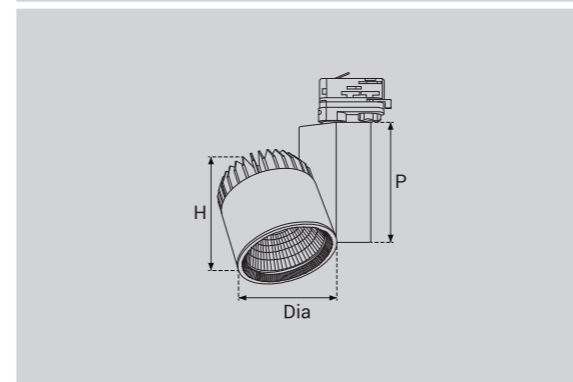

COB4
LED TRACKLIGHTS