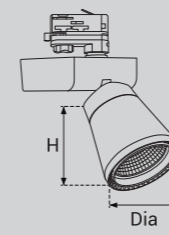

RAILSPOTS LED TRACKLIGHTS

Technical Parameter

Input voltage	AC230V 50HZ
Light source	CREE/CITIZEN/PHILIPS/TRIDONIC COB LEDs
LED drivers	PHILIPS/OSRAM/TRIDONIC
Connection	European Standard 4-wire
Dimming	Triac/1-10V/DALI/Casambi/Bluetooth
Housing color	White/Black/Grey
Lumens	110-120LM/W
CCT	2700K/3000K/3500K/4000K/5000K
Beam angle	15°/30°/45°/60°
Color rendering index	CRI≥80/90 (CRI97 is available)
Material	Die-casting Aluminum
Life-span	50 000 hours

Model Selection

Model	Power	Lumens	Dimensions
UPL-25W-Railspots3	25W	2755lm	Dia115*H129mm
UPL-30W-Railspots3	30W	3381lm	Dia115*H129mm
UPL-35W-Railspots3	35W	3946lm	Dia115*H129mm