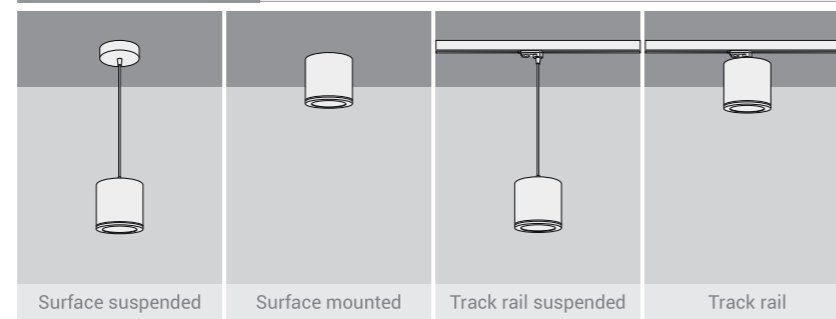

DRUM LED LAMP

Technical Parameter

Input voltage	AC230V 50HZ
Light source	CREE COB LEDs
LED drivers	PHILIPS/TCI/OSRAM
Connection	Europea Standard 4-wire
Dimming	Triac/1-10V/DALI/Casambi/Bluetooth
Housing color	White/Grey/Black
Lumens	110-120LM/W
CCT	3000K/4000K/6000K/Dim-to-warm 1800K~3000K
Beam angle	36°
Color rendering index	CRI≥80/90 (CRI97 is available)
Material	Die-casting Aluminum
Life-span	50 000 hours

Model Selection

Model	Power	Lumens	Dimensions
UPL-DL-24W-SM-190	24W	2773lm	Dia190*H178mm
UPL-DL-30W-SM-190	30W	3455lm	Dia190*H178mm
UPL-DL-40W-SM-190	40W	4568lm	Dia190*H178mm

Model	Power	Lumens	Dimensions
UPL-DL-24W-SS-190	24W	2773lm	Dia190*H178mm
UPL-DL-30W-SS-190	30W	3455lm	Dia190*H178mm
UPL-DL-40W-SS-190	40W	4568lm	Dia190*H178mm

Model	Power	Lumens	Dimensions
UPL-TR-24W-SS-190	24W	2773lm	Dia190*H178mm
UPL-TR-30W-SS-190	30W	3455lm	Dia190*H178mm
UPL-TR-40W-SS-190	40W	4568lm	Dia190*H178mm

Model	Power	Lumens	Dimensions
UPL-TR-24W-SM-190	24W	2773lm	Dia190*H178mm
UPL-TR-30W-SM-190	30W	3455lm	Dia190*H178mm
UPL-TR-40W-SM-190	40W	4568lm	Dia190*H178mm

Installation