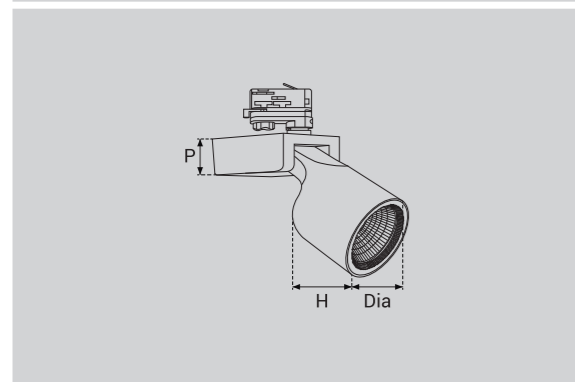

Technical Parameter

Input voltage	AC230V 50HZ
Light source	CREE/CITIZEN/PHILIPS/TRIDONIC COB LEDs
LED drivers	PHILIPS/OSRAM
Connection	European Standard 4-wire / 6-wire
Dimming	Triac/1-10V/DALI/Bluetooth/Casambi
Housing color	White/Black/Grey
Lumens	110-120LM/W
CCT	2700K/3000K/3500K/4000K/5000K
Beam angle	15°/30°/45°/60°
Color rendering index	CRI≥80/90 (CRI97 is available)
Material	Die-casting Aluminum
Life-span	50 000 hours

Model Selection

Model	Power	Lumens	Dimensions
UPL-Tracklights-30W	30W	3453lm	Dia115*H104*P48mm
UPL-Tracklights-35W	35W	3965lm	Dia115*H104*P48mm
UPL-Tracklights-40W	40W	4513lm	Dia115*H104*P48mm

NEW LED TRACKLIGHTS