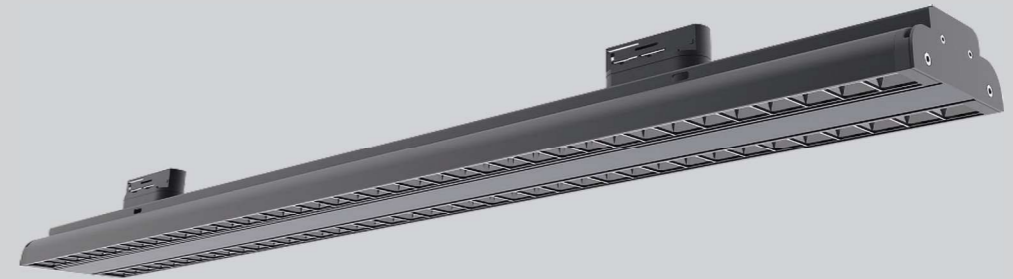

SKYLINE

LED TRACKLIGHTS

Technical Parameter

Input voltage	AC230V 50HZ
Light source	SAMSUNG SMD LEDs
LED drivers	OSRAM
Connection	European Standard 4-wire
Dimming	DALI
Housing color	White/Grey/Black
Function	Adjustable and Linkable
Installation	Suspended/Surface mounted
Lumens	120-130LM/W
CCT	3000K/4000K/6000K
Beam angle	30°
Color rendering index	CRI≥80/90 (CRI97 is available)
Material	Die-casting Aluminum
Life-span	50 000 hours

Model Selection

Model	Power	Lumens	Dimensions
UPL-TR-40W-SKYLINE	40W	4952lm	L600*W75*H50mm
UPL-TR-50W-SKYLINE	50W	6253lm	L600*W75*H50mm
UPL-TR-60W-SKYLINE	60W	7412lm	L600*W75*H50mm

Model	Power	Lumens	Dimensions
UPL-LN-40W-SKYLINE	40W	4952lm	L600*W75*H50mm
UPL-LN-50W-SKYLINE	50W	6253lm	L600*W75*H50mm
UPL-LN-60W-SKYLINE	60W	7412lm	L600*W75*H50mm