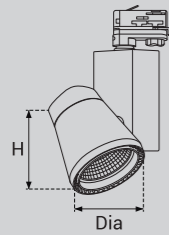

RAILSPOTS LED TRACKLIGHTS

Technical Parameter

Input voltage	AC230V 50HZ
Light source	CREE/CITIZEN/PHILIPS/TRIDONIC COB LEDs
LED drivers	PHILIPS/OSRAM/TRIDONIC
Connection	European Standard 4-wire
Dimming	Triac/1-10V/DALI/Casambi/Bluetooth
Housing color	White/Black/Grey
Lumens	110-120LM/W
CCT	2700K/3000K/3500K/4000K/5000K
Beam angle	15°/30°/45°/60°
Color rendering index	CRI≥80/90 (CRI97 is available)
Material	Die-casting Aluminum
Life-span	50 000 hours

Model Selection

Model	Power	Lumens	Dimensions
UPL-25W-Railspots2	25W	2755lm	Dia115*H129mm
UPL-30W-Railspots2	30W	3381lm	Dia115*H129mm
UPL-35W-Railspots2	35W	3946lm	Dia115*H129mm