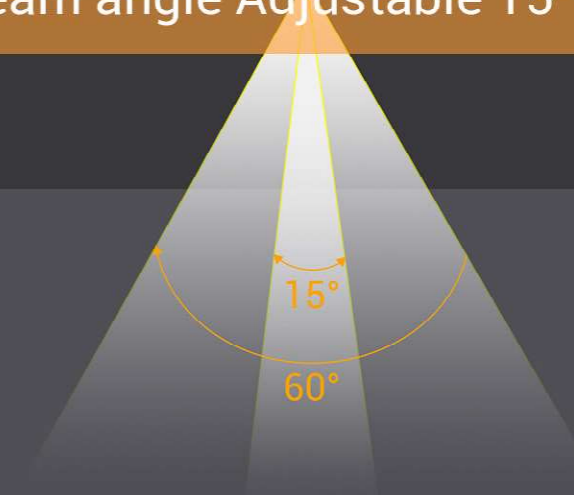

ZOOMABLE TRACK LIGHTS

[Go to page 07](#)

Beam angle Adjustable 15°-60°