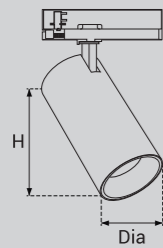

Technical Parameter

Input voltage	AC230V 50HZ
Light source	CREE/CITIZEN/PHILIPS/TRIDONIC COB LEDs
LED drivers	TCI Non-Dimming
Connection	European Standard 4-wire / 6-wire
Dimming	Triac/1-10V/DALI/Bluetooth/Casambi
Housing color	White/Black/Grey
Reflectors	Golden/Black/Silver
Lumens	110-120LM/W
CCT	2700K/3000K/3500K/4000K/5000K
Beam angle	20°/30°/40°
Color rendering index	CRI≥80/90 (CRI97 is available)
Material	Die-casting Aluminum
Life-span	50 000 hours

Model Selection

Model	Power	Lumens	Dimensions
UPL-TR-25W-S-73/210	25W	2822lm	Dia73*H210mm
UPL-TR-35W-S-90/240	35W	3975lm	Dia90*H240mm

Features

S
LED TRACKLIGHTS

Technical Parameter

Input voltage	AC230V 50HZ
Light source	CREE/CITIZEN/PHILIPS/TRIDONIC COB LEDs
LED drivers	OSRAM
Connection	European Standard 4-wire / 6-wire
Dimming	Triac/1-10V/DALI/Casambi/Bluetooth
Housing color	White/Grey/Blac
Lumens	110-120LM/W
CCT	2700K/3000K/3500K/4000K/5000K
Beam angle	15°/25°/40°
Color rendering index	CRI≥80/90 (CRI97 is available)
Material	Die-casting Aluminum
Life-span	50 000 hours

Model Selection

Model	Power	Lumens	Dimensions
UPL-TR-15W-S-70/180	15W	1705lm	Dia70*H180mm
UPL-TR-20W-S-70/180	20W	2311lm	Dia70*H180mm
UPL-TR-25W-S-85/210	25W	2796lm	Dia85*H210mm
UPL-TR-30W-S-85/210	30W	3391lm	Dia85*H210mm
UPL-TR-40W-S-95/240	40W	4512lm	Dia95*H240mm
UPL-TR-50W-S-110/240	50W	5661lm	Dia110*H240mm

Optional Accessories

S
LED TRACKLIGHTS