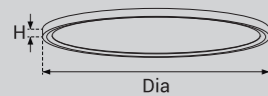

Technical Parameter

Input voltage	AC230V 50HZ
Light source	SAMSUNG SMD LEDs
LED drivers	PHILIPS/OSRAM
Dimming	Triac/1-10V/DALI
Housing color	White/Black
Lumens	120-130LM/W
CCT	3000K/4000K/5000K
Beam angle	120°
Color rendering index	CRI≥80/90 (CRI97 is available)
Material	Die-casting Aluminum
Life-span	50 000 hours

Installation

Model Selection

Model	Power	Lumens	Dimensions
UPL-TR-35W-PRO	35W	4353lm	Dia500*H19mm
UPL-TR-40W-PRO	40W	4965lm	Dia600*H19mm

Model	Power	Lumens	Dimensions
UPL-30W-PRO-R	30W	3753lm	Dia400*H19mm
UPL-40W-PRO-R	40W	4961lm	Dia500*H19mm
UPL-48W-PRO-R	48W	5895lm	Dia600*H19mm

Model	Power	Lumens	Dimensions
UPL-40W-PRO-P	40W	4961lm	Dia500*H19mm
UPL-48W-PRO-P	48W	5895lm	Dia600*H19mm
UPL-60W-PRO-P	60W	7325lm	Dia780*H19mm

Model	Power	Lumens	Dimensions
UPL-30W-PRO-RM	30W	3752lm	Dia400*H19mm
UPL-40W-PRO-RM	40W	4965lm	Dia500*H19mm
UPL-48W-PRO-RM	48W	5890lm	Dia600*H19mm
UPL-60W-PRO-RM	60W	7325lm	Dia780*H19mm

PRO PANEL LED LIGHTS

Technical Parameter

Input voltage	AC230V 50HZ
Light source	SAMSUNG SMD LEDs
LED drivers	PHILIPS/OSRAM
Dimming	Triac/1-10V/DALI
Housing color	White/Black
Lumens	120-130LM/W
CCT	3000K/4000K/5000K
Beam angle	120°
Color rendering index	CRI≥80/90 (CRI97 is available)
Material	Die-casting Aluminum
Life-span	50 000 hours

Installation

Model Selection

Model	Power	Lumens	Dimensions
UPL-TR-35W-PRO-S	35W	4353lm	L500*W500*H19 mm
UPL-TR-40W-PRO-S	40W	4965lm	L600*W600*H19 mm

Model	Power	Lumens	Dimensions
UPL-30W-PRO-S	30W	3753lm	L400*W400*H19mm
UPL-40W-PRO-S	40W	4961lm	L500*W500*H19mm
UPL-48W-PRO-S	48W	5895lm	L600*W600*H19mm