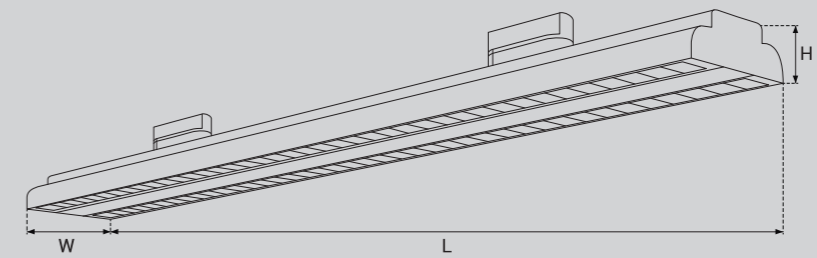

SKYLINE

LED TRACKLIGHTS

Technical Parameter

Input voltage	AC230V 50HZ
Light source	SAMSUNG SMD LEDs
LED drivers	OSRAM
Connection	European Standard 4-wire
Dimming	DALI
Housing color	White/Grey/Black
Function	Adjustable and Linkable
Installation	Suspended/Surface mounted
Lumens	120-130LM/W
CCT	3000K/4000K/6000K
Beam angle	30°
Color rendering index	CRI≥80/90 (CRI97 is available)
Material	Die-casting Aluminum
Life-span	50 000 hours

Model Selection

Model	Power	Lumens	Dimensions
UPL-TR-40W-SKYLINE	40W	4952lm	L600*W75*H50mm
UPL-TR-50W-SKYLINE	50W	6253lm	L600*W75*H50mm
UPL-TR-60W-SKYLINE	60W	7412lm	L600*W75*H50mm

Model	Power	Lumens	Dimensions
UPL-LN-40W-SKYLINE	40W	4952lm	L600*W75*H50mm
UPL-LN-50W-SKYLINE	50W	6253lm	L600*W75*H50mm
UPL-LN-60W-SKYLINE	60W	7412lm	L600*W75*H50mm