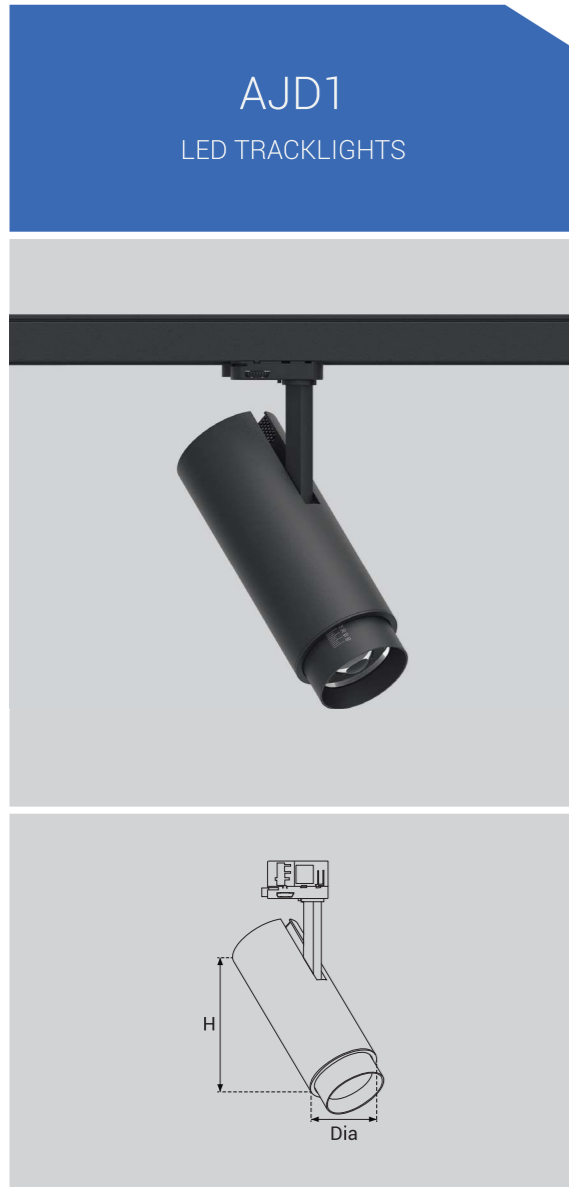

Technical Parameter

Input voltage	AC230V 50HZ
Light source	LUMILEDS/CITIZEN COB LEDs
LED drivers	OSRAM
Connection	European Standard 4-wire
Dimming	Triac/1-10V/DALI/Bluetooth/Casambi/Knob
Housing color	White/Black/Grey
Function	Zoomable
Lumens	100-110LM/W
CCT	2700K/3000K/3500K/4000K/5000K
Beam angle	Adjustable 15°~60°
Color rendering index	CRI≥80/90 (CRI97 is available)
Material	Die-casting Aluminum
Life-span	50 000 hours

Model Selection

Model	Power	Lumens	Dimensions
UPL-TR-20W-AJD1	20W	2059lm	Dia71*H169~180mm
UPL-TR-30W-AJD1	30W	3142lm	Dia85*H214~227mm
UPL-TR-35W-AJD1	35W	3675lm	Dia95*H228~245mm

Beam Angle Adjustable

Optional Accessories

Technical Parameter

Input voltage	AC230V 50HZ
Light source	LUMILEDS/CITIZEN COB LEDs
LED drivers	OSRAM
Connection	European Standard 4-wire
Dimming	Triac/1-10V/DALI/Bluetooth/Casambi/Knob
Housing color	White/Black/Grey
Function	Zoomable
Lumens	100-110LM/W
CCT	2700K/3000K/3500K/4000K/5000K
Beam angle	Adjustable 15°~60°
Color rendering index	CRI≥80/90 (CRI97 is available)
Material	Die-casting Aluminum
Life-span	50 000 hours

Model Selection

Model	Power	Lumens	Dimensions
UPL-TR-20W-AJD2	20W	2159lm	Dia71*H134~145mm
UPL-TR-30W-AJD2	30W	3142lm	Dia85*H152~165mm
UPL-TR-35W-AJD2	35W	3675lm	Dia95*H158~175mm

Beam Angle Adjustable

Optional Accessories