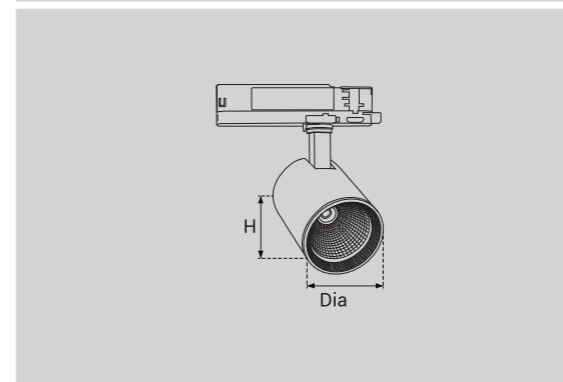

MAGIC
LED TRACKLIGHTS