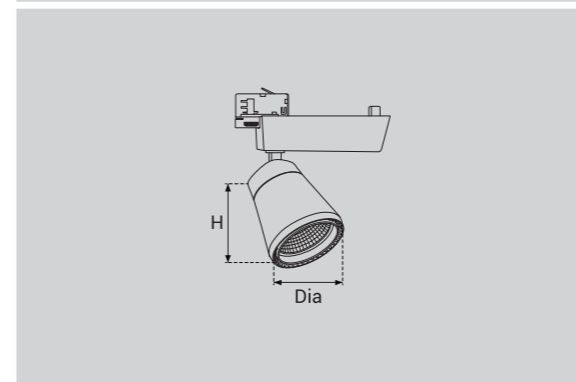

RAILSPOTS
LED TRACKLIGHTS