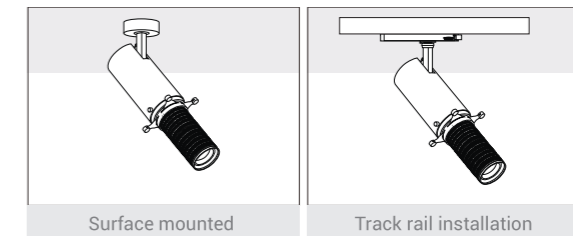

Track rail installation

Installation

Surface mounted