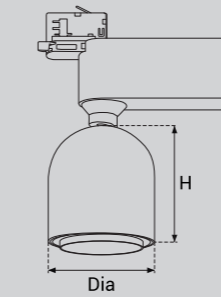

Model Selection

Model	Power	Lumens	Dimensions
UPL-TR-20W-EYE	20W	2256lm	Dia80*H95mm
UPL-TR-20W-EYE	30W	3329lm	Dia95*H110mm