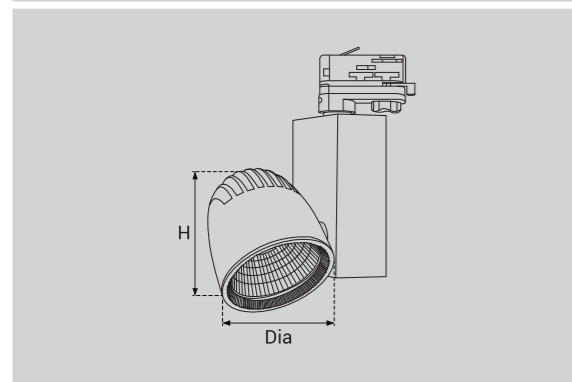

Technical Parameter

Input voltage	AC230V 50HZ
Light source	CREE/CITIZEN/PHILIPS/TRIDONIC COB LEDs
LED drivers	PHILIPS/OSRAM/TRIDONIC
Connection	European standard 4 wire / 6-wire
Dimming	Triac/1-10V/DALI/Casambi/Bluetooth
Housing color	White/Grey/Black
Lumens	110-120LM/W
CCT	2700K/3000K/3500K/4000K/5000K
Beam angle	15°/30°/45°/60°
Color rendering index	CRI≥80/90 (CRI97 is available)
Material	Die-casting Aluminum
Life-span	50 000 hours

Model Selection

Model	Power	Lumens	Dimensions
UPL-TR-30W-R1	30W	3453lm	Dia106*H122mm
UPL-TR-35W-R1	35W	3965lm	Dia106*H122mm
UPL-TR-40W-R1	40W	4513lm	Dia106*H122mm

R1
LED TRACKLIGHTS