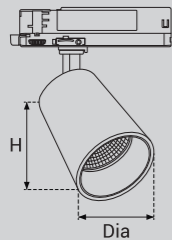

Technical Parameter

Input voltage	AC230V 50HZ
Light source	CREE/CITIZEN/PHILIPS/TRIDONIC COB LEDs
LED drivers	TCI
Connection	European Standard 4-wire / 6-wire
Dimming	Knob/Triac/1-10V/DALI/Bluetooth/Casambi
Housing color	White/Grey/Black
Lumens	110-120LM/W
CCT	2700K/3000K/3500K/4000K/5000K
Beam angle	15°/30°/40°/60°
Color rendering index	CRI≥80/90 (CRI97 is available)
Material	Die-casting Aluminum
Life-span	50 000 hours

Model Selection

Model	Power	Lumens	Dimensions
UPL-TR-20W-BELL	20W	2256lm	Dia88*H110mm
UPL-TR-30W-BELL	30W	3435lm	Dia100*H1130mm
UPL-TR-35W-BELL	35W	3993lm	Dia113*H150mm

Features

BELL LED TRACKLIGHTS

Technical Parameter

Input voltage	AC230V 50HZ
Light source	CREE/CITIZEN COB LEDs
LED drivers	KG(Non-Dimming)-8W OSRAM/TCI (Non-Dimming)-15W/20W/25W/28W/32W
Connection	European Standard 4-wire
Dimming	Knob/Triac/1-10V/DALI/Bluetooth/Casambi
Housing color	White/Black
Lumens	110-120LM/W
CCT	2700K/3000K/3500K/4000K/5000K
Beam angle	15°/24°/38°/45°/60°
Color rendering index	CRI≥80/90 (CRI97 is available)
Material	Die-casting Aluminum
Life-span	50 000 hours

Model Selection

Model	Power	Lumens	Dimensions
UPL-TULIP-8W	8W	916lm	Dia40*H120mm
UPL-TULIP-15W	15W	1695lm	Dia50*H140mm
UPL-TULIP-20W	20W	2253lm	Dia62*H153mm
UPL-TULIP-25W	25W	2829lm	Dia75*H158mm
UPL-TULIP-28W	28W	3162lm	Dia80*H158mm
UPL-TULIP-32W	32W	3597lm	Dia90*H158mm

Features

TULIP LED TRACKLIGHTS